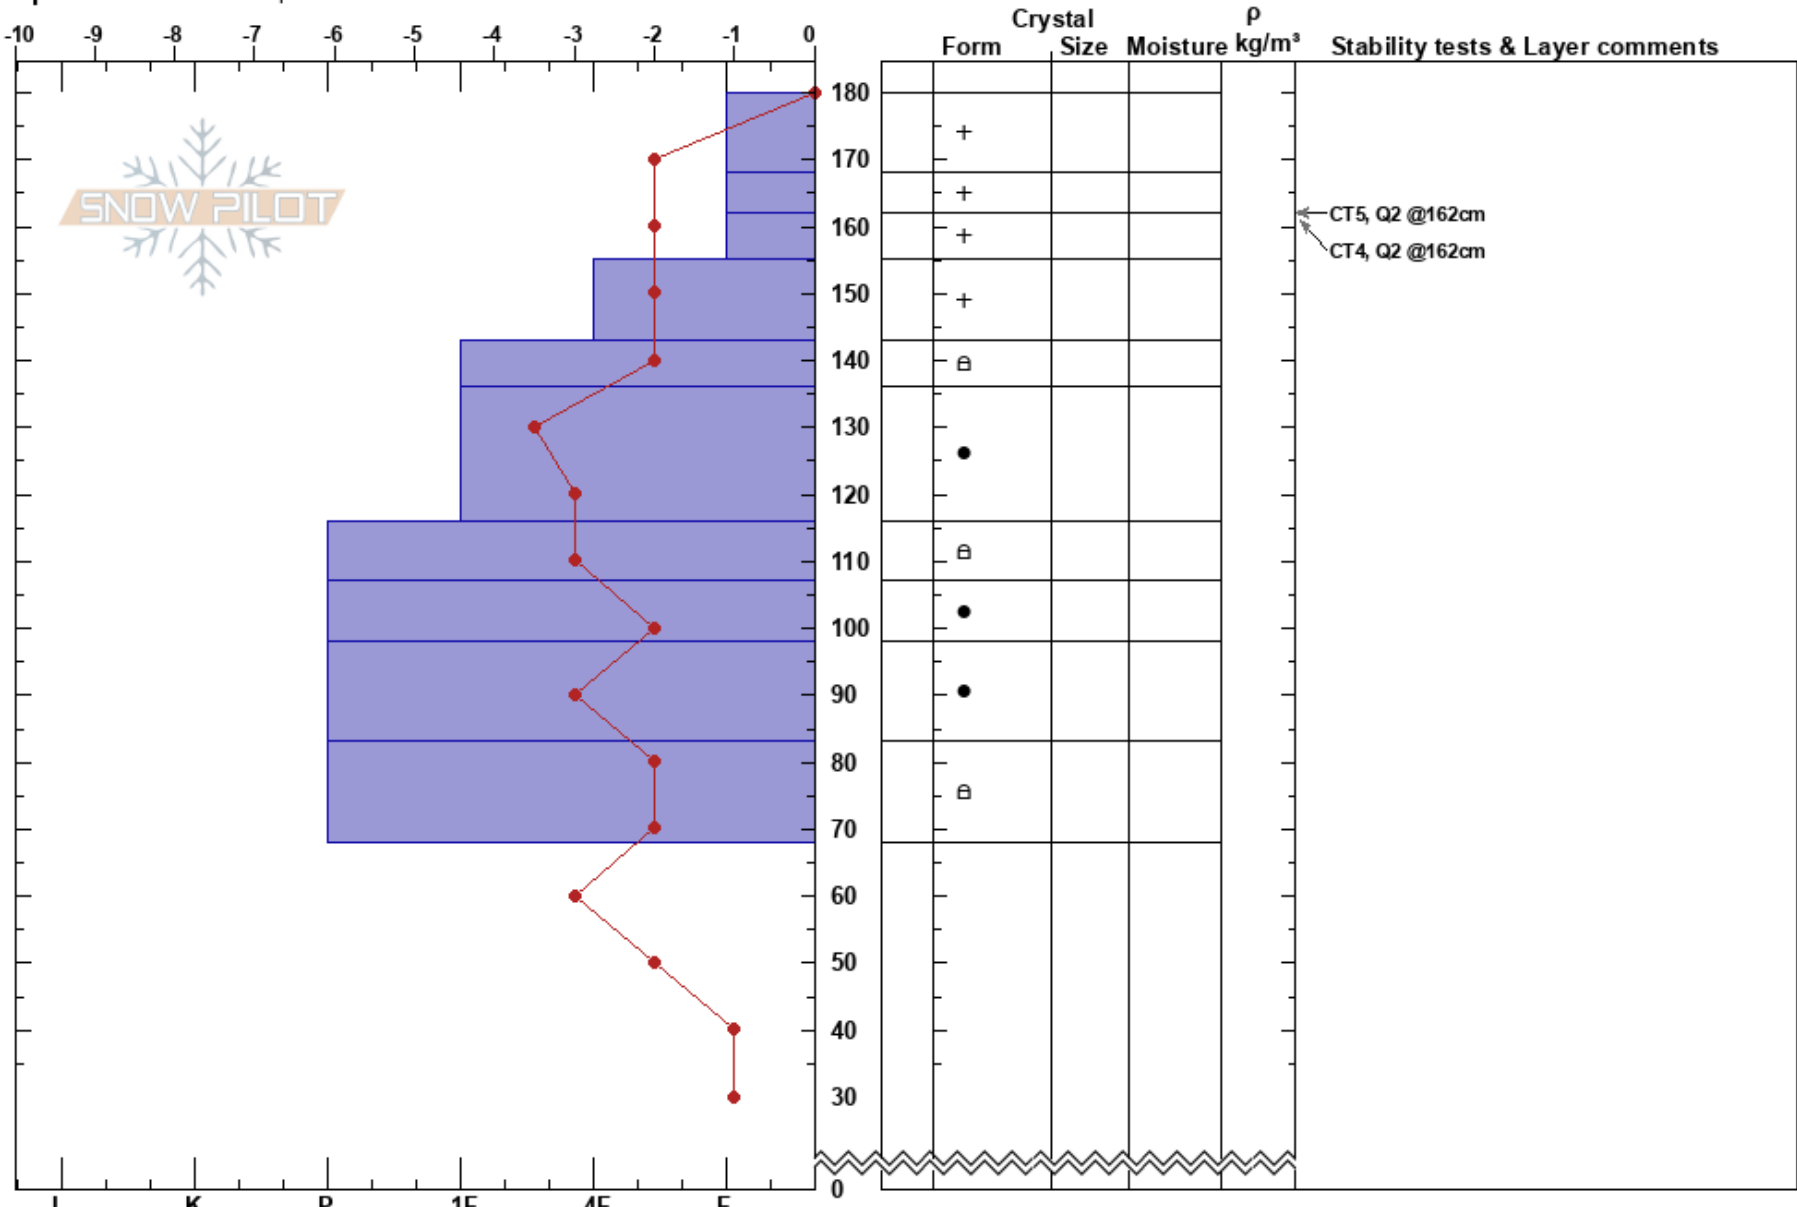

Burke Ridge  
 Bitterroot  
 ID  
 Elevation: 6300 ft  
 Aspect: 60°  
 Specifics: We skied slope

Melissa Hendrickson  
 01/19/2017 - 1:00pm  
 Co-ord: 47.52376N, -115.71080W  
 Slope Angle: 36°  
 Wind Loading: no

Stability: Good  
 Air Temperature: -1°C  
 Sky Cover: OVC  
 Precipitation: S1  
 Wind: W Light Breeze

HS: 180  
 PS: 30  
 168-162cm: Problematic layer

**Notes:** New snow slab (from 180 down to 162) on top is layer of concern, not heavy right now, but could become more problematic as it settles or receives additional loading. Currently the SWE is 11% in this layer. Areas of concern are greater in windloaded open areas.