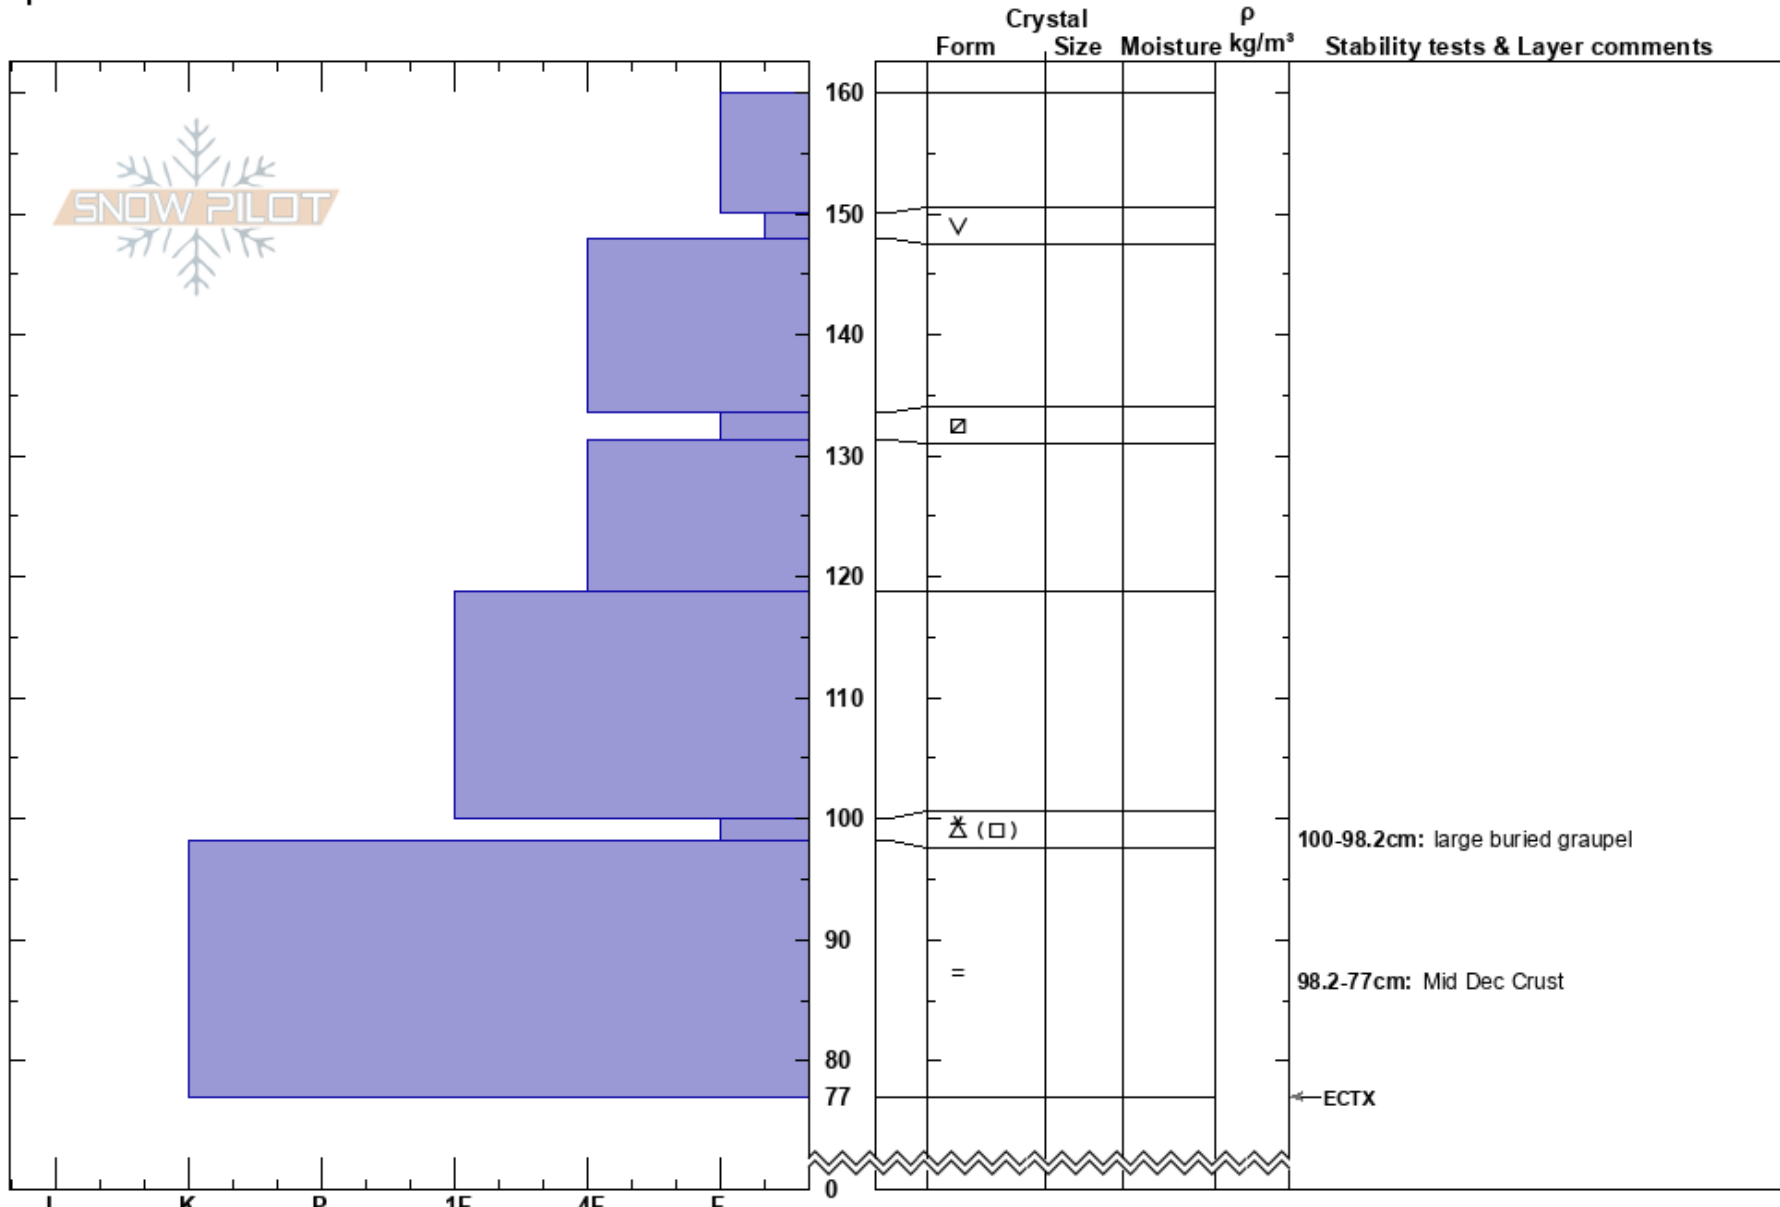

Cutler Ridge
 Northern Wasatch
 UT
Elevation: 7400 ft
Aspect: 18°
Specifics:

paige pagnucco
 01/19/2017 - 1:00pm
Co-ord: 41.37701N, -111.93901W
Slope Angle: 26°
Wind Loading: yes

Stability:
Air Temperature: 24°F
Sky Cover: OVC
Precipitation: GR
Wind: SW Moderate

HS: 160
PF: 40
Layer Notes:
 100-98.2cm: large buried graupel
 100-98.2cm: Problematic layer
 98.2-77cm: Mid Dec Crust

Notes: