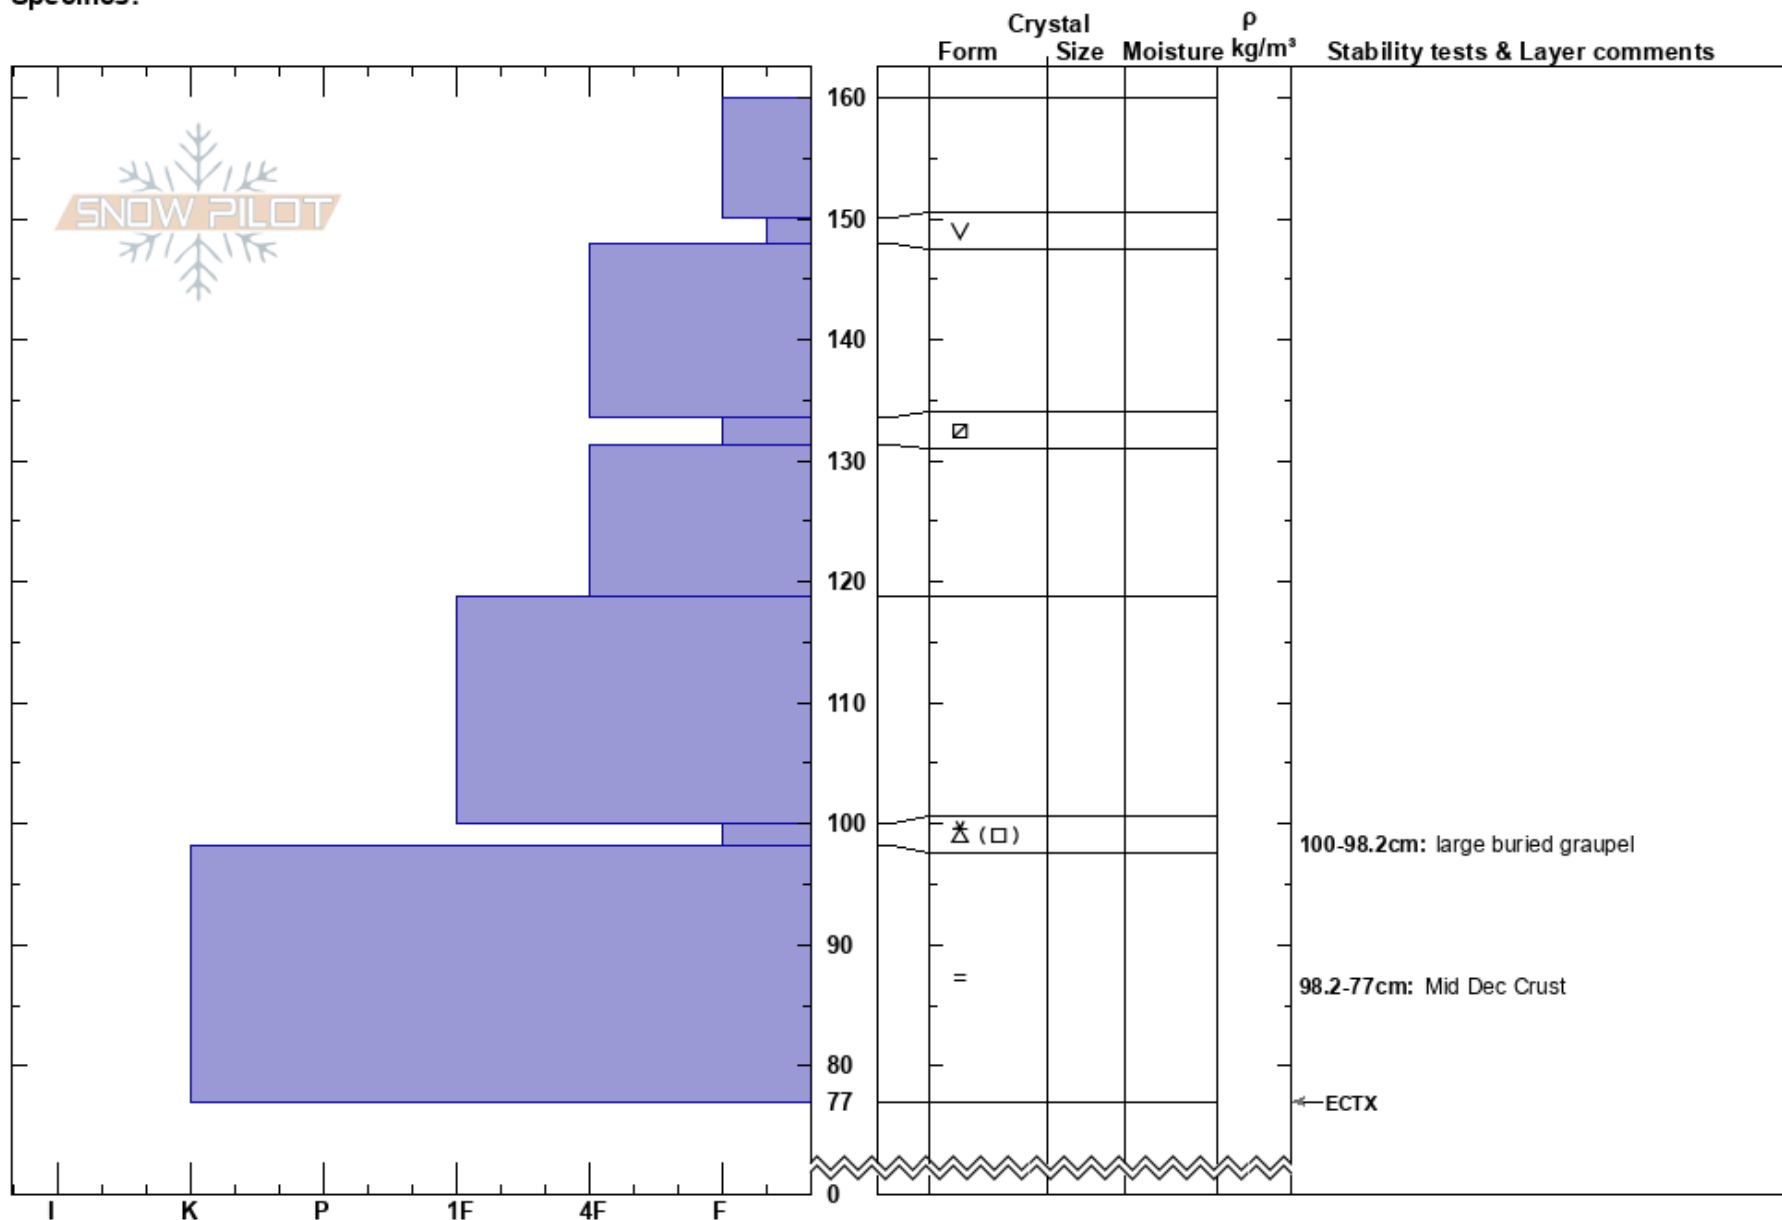

Cutler Ridge  
Northern Wasatch  
UT  
Elevation: 7400 ft  
Aspect: 18°  
Specifics:

paige pagnucco  
01/19/2017 - 1:00pm  
Co-ord: 41.37701N, -111.93901W  
Slope Angle: 26°  
Wind Loading: yes

Stability: **HS: 160**  
Air Temperature: 24°F PF: 40  
Sky Cover: OVC  
Precipitation: GR  
Wind: SW Moderate

**Layer Notes:**  
100-98.2cm: large buried graupel  
100-98.2cm: Problematic layer  
98.2-77cm: Mid Dec Crust

Notes: