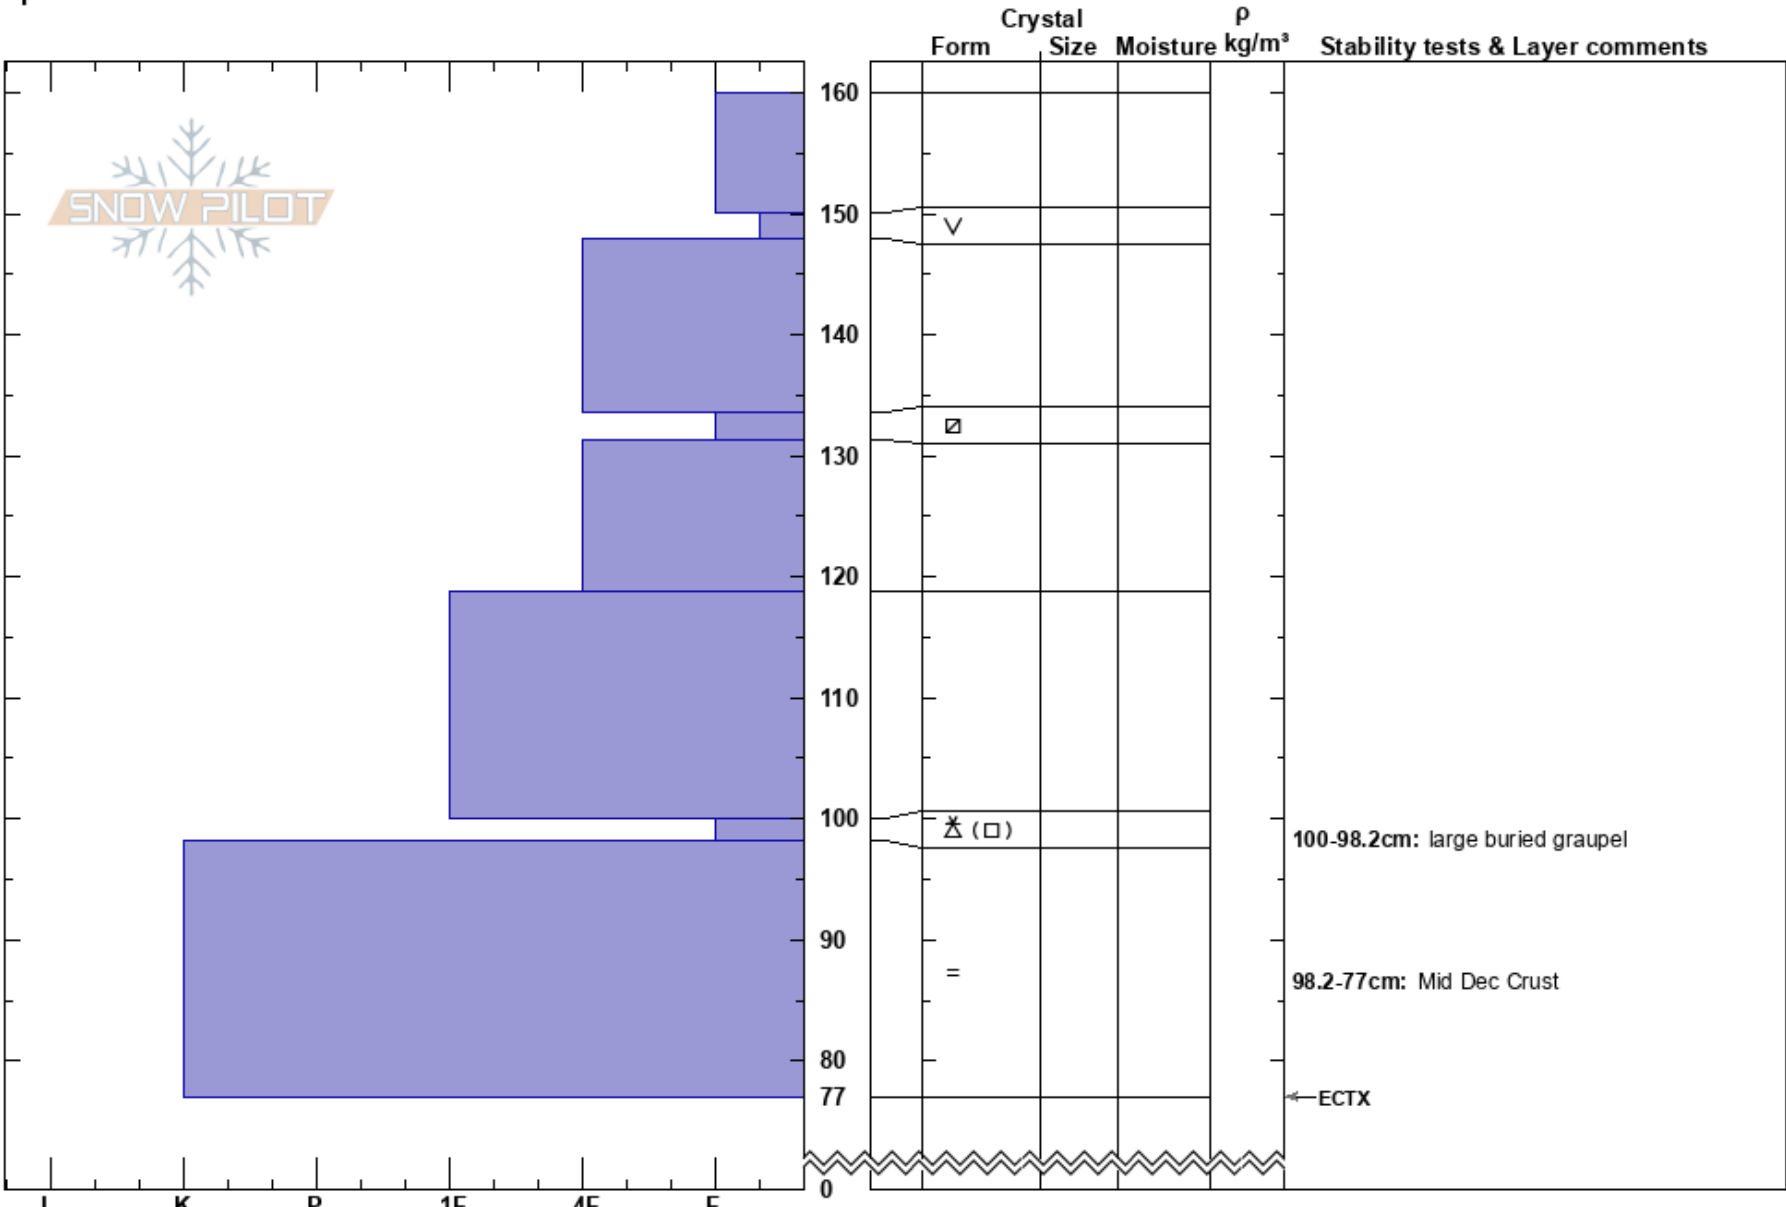

Cutler Ridge
 Northern Wasatch
 UT
 Elevation: 7400 ft
 Aspect: 18°
 Specifics:

paige pagnucco
 01/19/2017 - 1:00pm
 Co-ord: 41.37701N, -111.93901W
 Slope Angle: 26°
 Wind Loading: yes

Stability:
 Air Temperature: 24°F
 Sky Cover: OVC
 Precipitation: GR
 Wind: SW Moderate

HS: 160
 PF: 40
 Layer Notes:
 100-98.2cm: large buried graupel
 100-98.2cm: Problematic layer
 98.2-77cm: Mid Dec Crust

Notes: