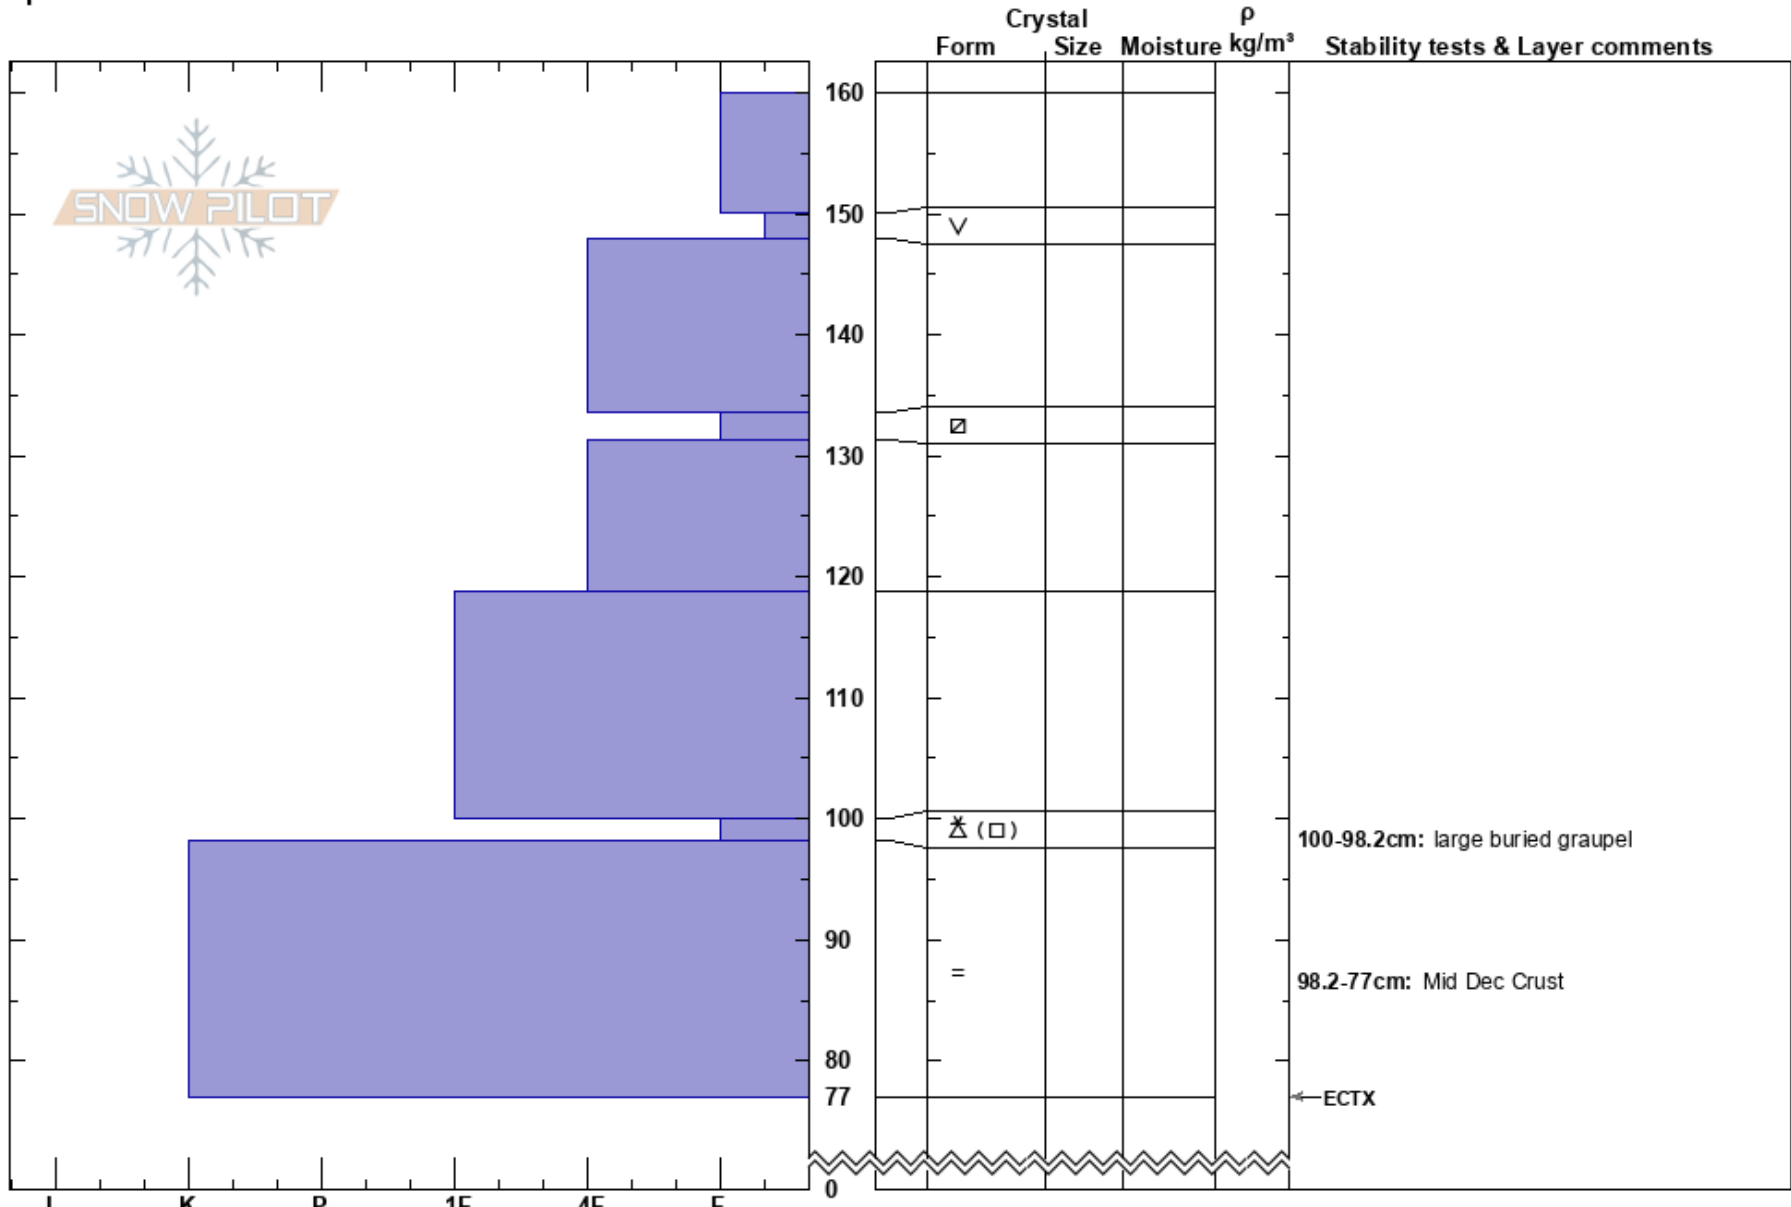

Cutler Ridge  
 Northern Wasatch  
 UT  
**Elevation:** 7400 ft  
**Aspect:** 18°  
**Specifics:**

paige pagnucco  
 01/19/2017 - 1:00pm  
**Co-ord:** 41.37701N, -111.93901W  
**Slope Angle:** 26°  
**Wind Loading:** yes

**Stability:**  
**Air Temperature:** 24°F  
**Sky Cover:** OVC  
**Precipitation:** GR  
**Wind:** SW Moderate

**HS:** 160  
**PF:** 40  
**Layer Notes:**  
 100-98.2cm: large buried graupel  
 100-98.2cm: Problematic layer  
 98.2-77cm: Mid Dec Crust