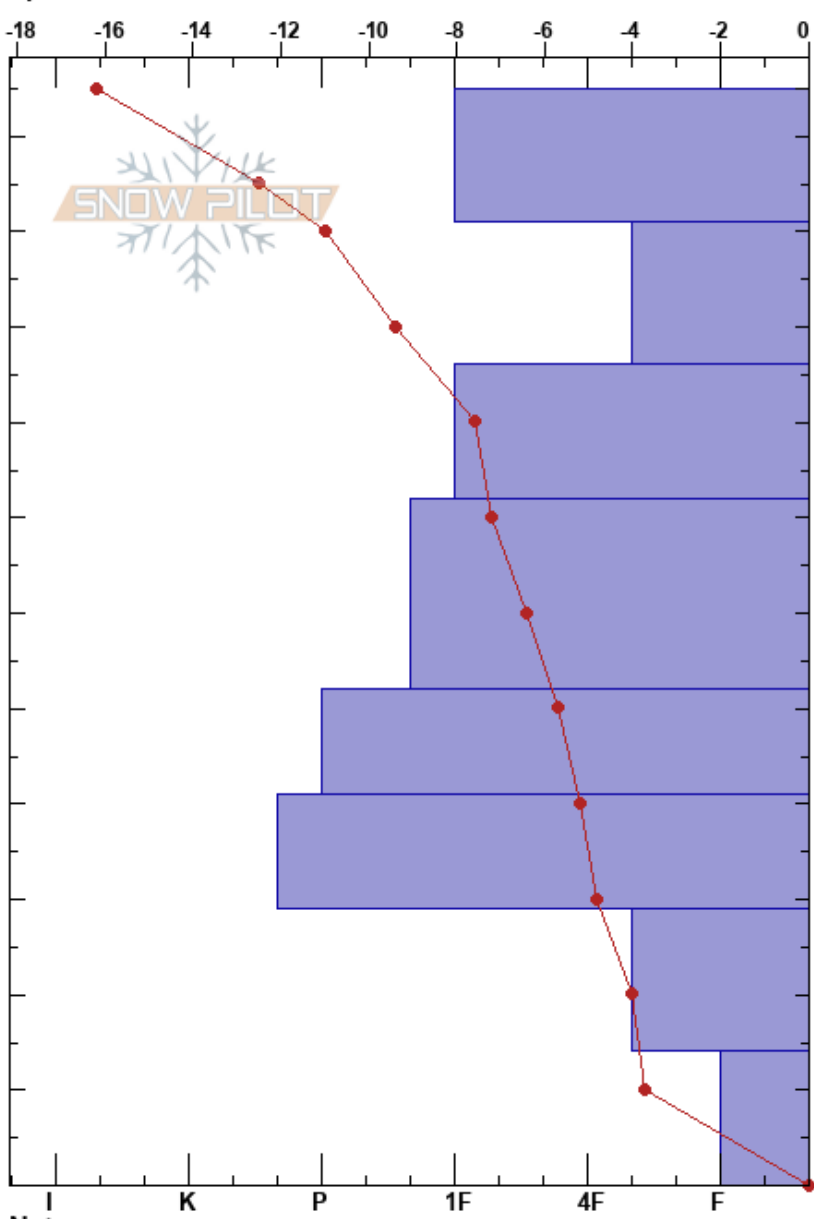

Middle Contact
 Tenmile Range
 CO
Elevation: 12300 ft
Aspect: 353°

Sam Simonds
 01/19/2017 - 12:15pm
Co-ord: 39.48791N, -106.10823W
Slope Angle: 38°
Wind Loading:

Stability: **HS:** 115 **Layer Notes:**
Air Temperature: -7.8°C **PF:** 40 14-0cm: Problematic layer
Sky Cover: CLR
Precipitation: NO
Wind: W Calm

Specifics: Pit dug in a Ski Area; Ski tracks on slope; We skied slope

Form	Crystal Size	Moisture	ρ kg/m ³	Stability tests & Layer comments
/	0.3			
/	0.3			
⊖	0.5			STM, BRK @86cm CT11, BRK @86cm
•	0.5			
•	0.3			
•	1			
□	2			ECTPV @14cm PST44/100 (End) @14cm
^	4			