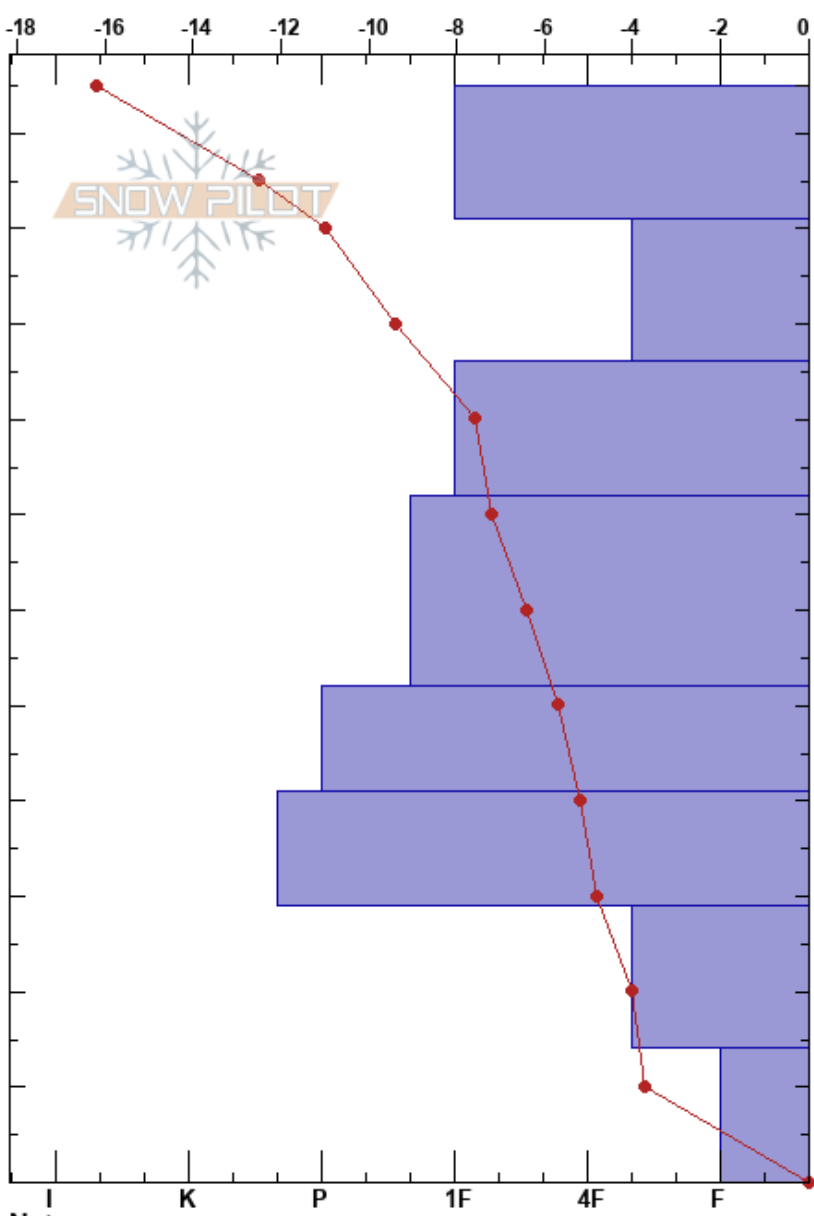

Middle Contact
 Tenmile Range
 CO
Elevation: 12300 ft
Aspect: 353°

Sam Simonds
 01/19/2017 - 12:15pm
Co-ord: 39.48791N, -106.10823W
Slope Angle: 38°
Wind Loading:

Stability: **HS:** 115 **Layer Notes:**
Air Temperature: -7.8°C **PF:** 40 14-0cm: Problematic layer
Sky Cover: CLR
Precipitation: NO
Wind: W Calm

Specifics: Pit dug in a Ski Area; Ski tracks on slope; We skied slope

Form	Crystal Size	Moisture	ρ kg/m ³	Stability tests & Layer comments
/	0.3			
/	0.3			
⊖	0.5			STM, BRK @86cm CT11, BRK @86cm
•	0.5			
•	0.3			
•	1			
□	2			ECTPV @14cm PST44/100 (End) @14cm
^	4			