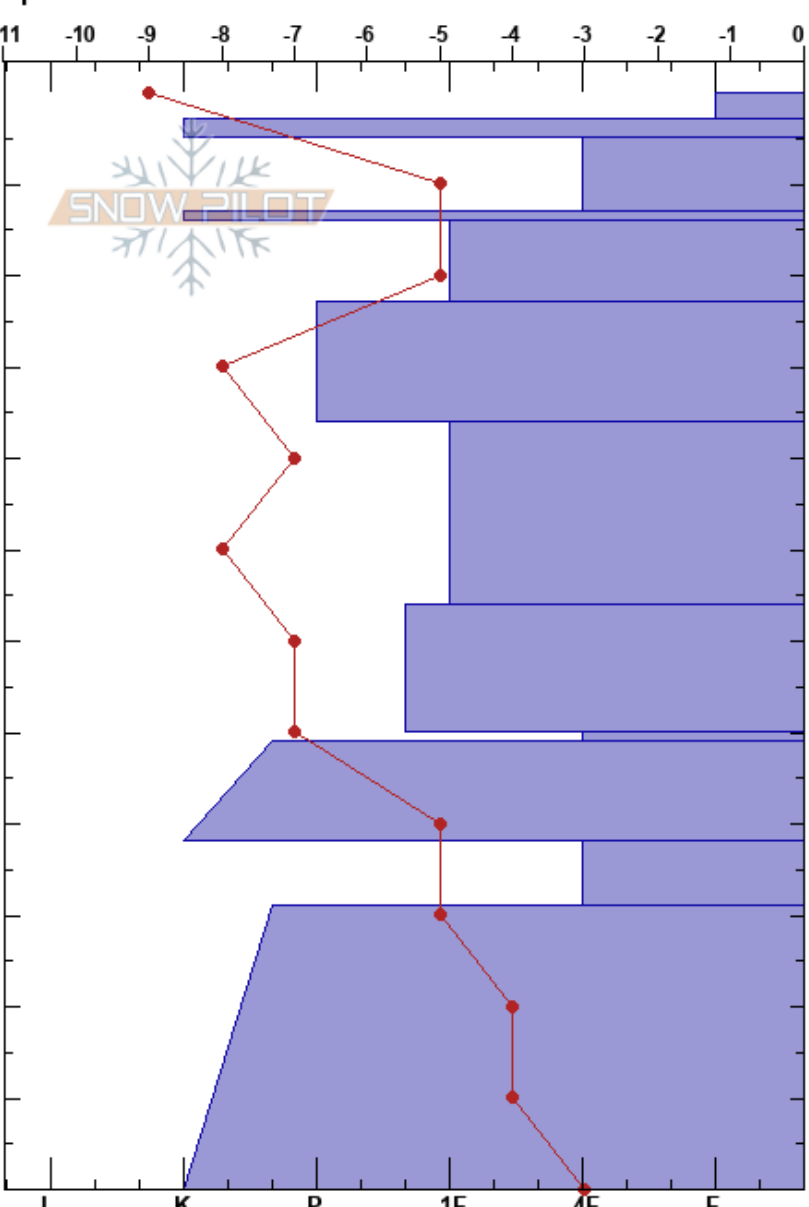

PF: 35

Layer Notes:

3-5cm: ZRCR friable

13-14cm: ZRCR solide

14-23cm: Problematic layer

71-82cm: XmasCR

89-120cm: Combo CR/FC

| Form  | Crystal Size | Moisture | $\rho$ kg/m <sup>3</sup> | Stability tests & Layer comments |
|-------|--------------|----------|--------------------------|----------------------------------|
| /     | 1.5          | D        |                          |                                  |
| ⊙⊙    | 1            |          |                          | 3-5cm: ZRCR friable              |
| ⊙⊙    |              |          |                          | ← ECTN @12cm                     |
| / (•) | 1-0.5        |          |                          | 13-14cm: ZRCR solide             |
|       |              |          |                          | ← CT12, RP @21cm                 |
| • (/) | 0.5-0.5      |          |                          |                                  |
|       |              |          |                          | ← CT23, RP @36cm                 |
| /     | 1            |          |                          |                                  |
|       |              |          |                          | ← CT15, SP @50cm                 |
|       |              |          |                          | ← ECTN18 @50cm                   |
|       |              |          |                          | ← CT26, RP @56cm                 |
| •     | 0.5          |          |                          |                                  |
| □     | 2            |          |                          |                                  |
| ⊙⊙    |              |          |                          | 71-82cm: XmasCR                  |
| □     | 2            |          |                          |                                  |
| □ ⊙⊙  |              |          |                          | 89-120cm: Combo CR/FC            |

Notes: Test profile à skieur gauche du tube. BLS: Unknown