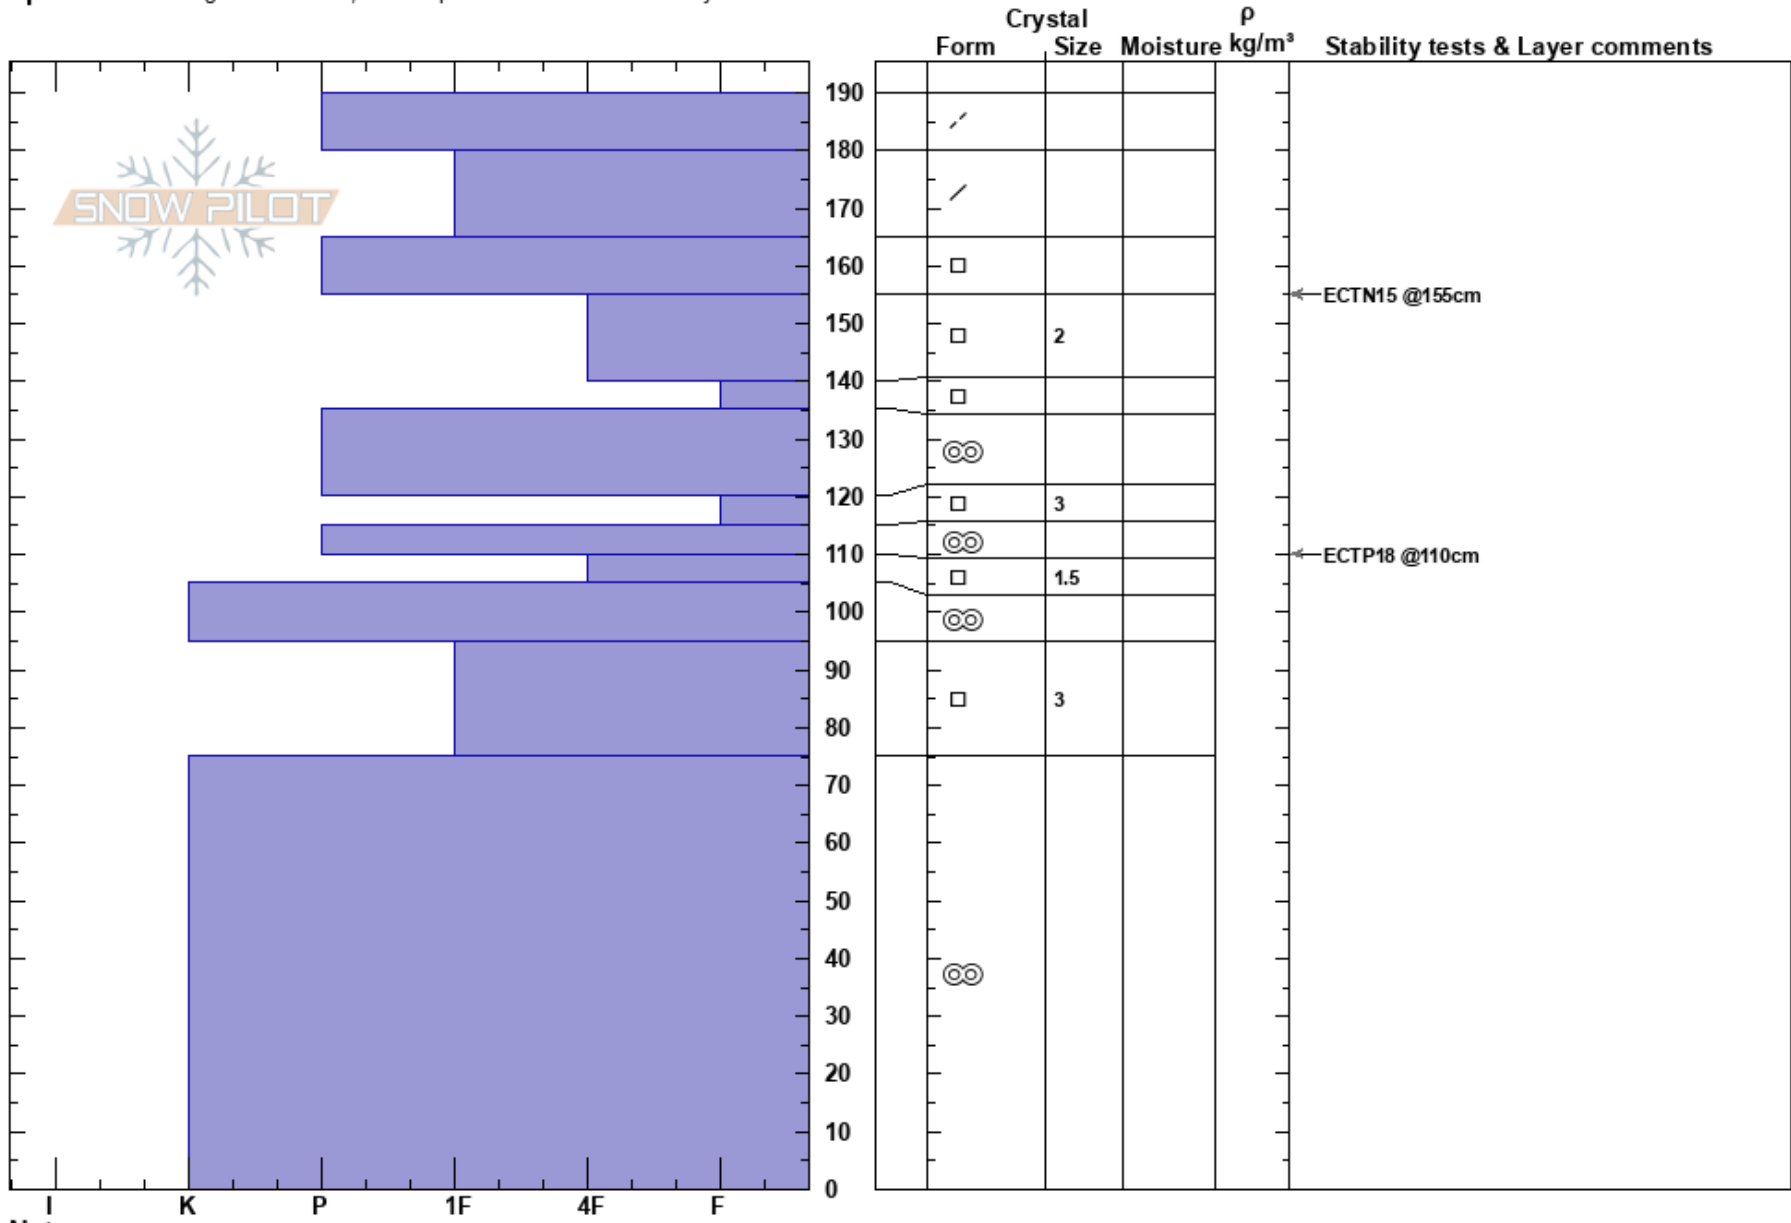

Trident 1-19
 Madison Range-S
 MT
 Elevation: 9600 ft
 Aspect: 360°
 Specifics: Pit dug in a Ski Area; Pit is representative of backcountry

Ryan Brubaker
 01/19/2017 - 10:20am
 Co-ord:
 Slope Angle: 42°
 Wind Loading: yes

Stability: **HS: 190**
 Air Temperature: -6°C
 Sky Cover: OVC
 Precipitation: S-1
 Wind: SW Moderate
 Layer Notes: 120-115cm: Problematic layer

Notes: