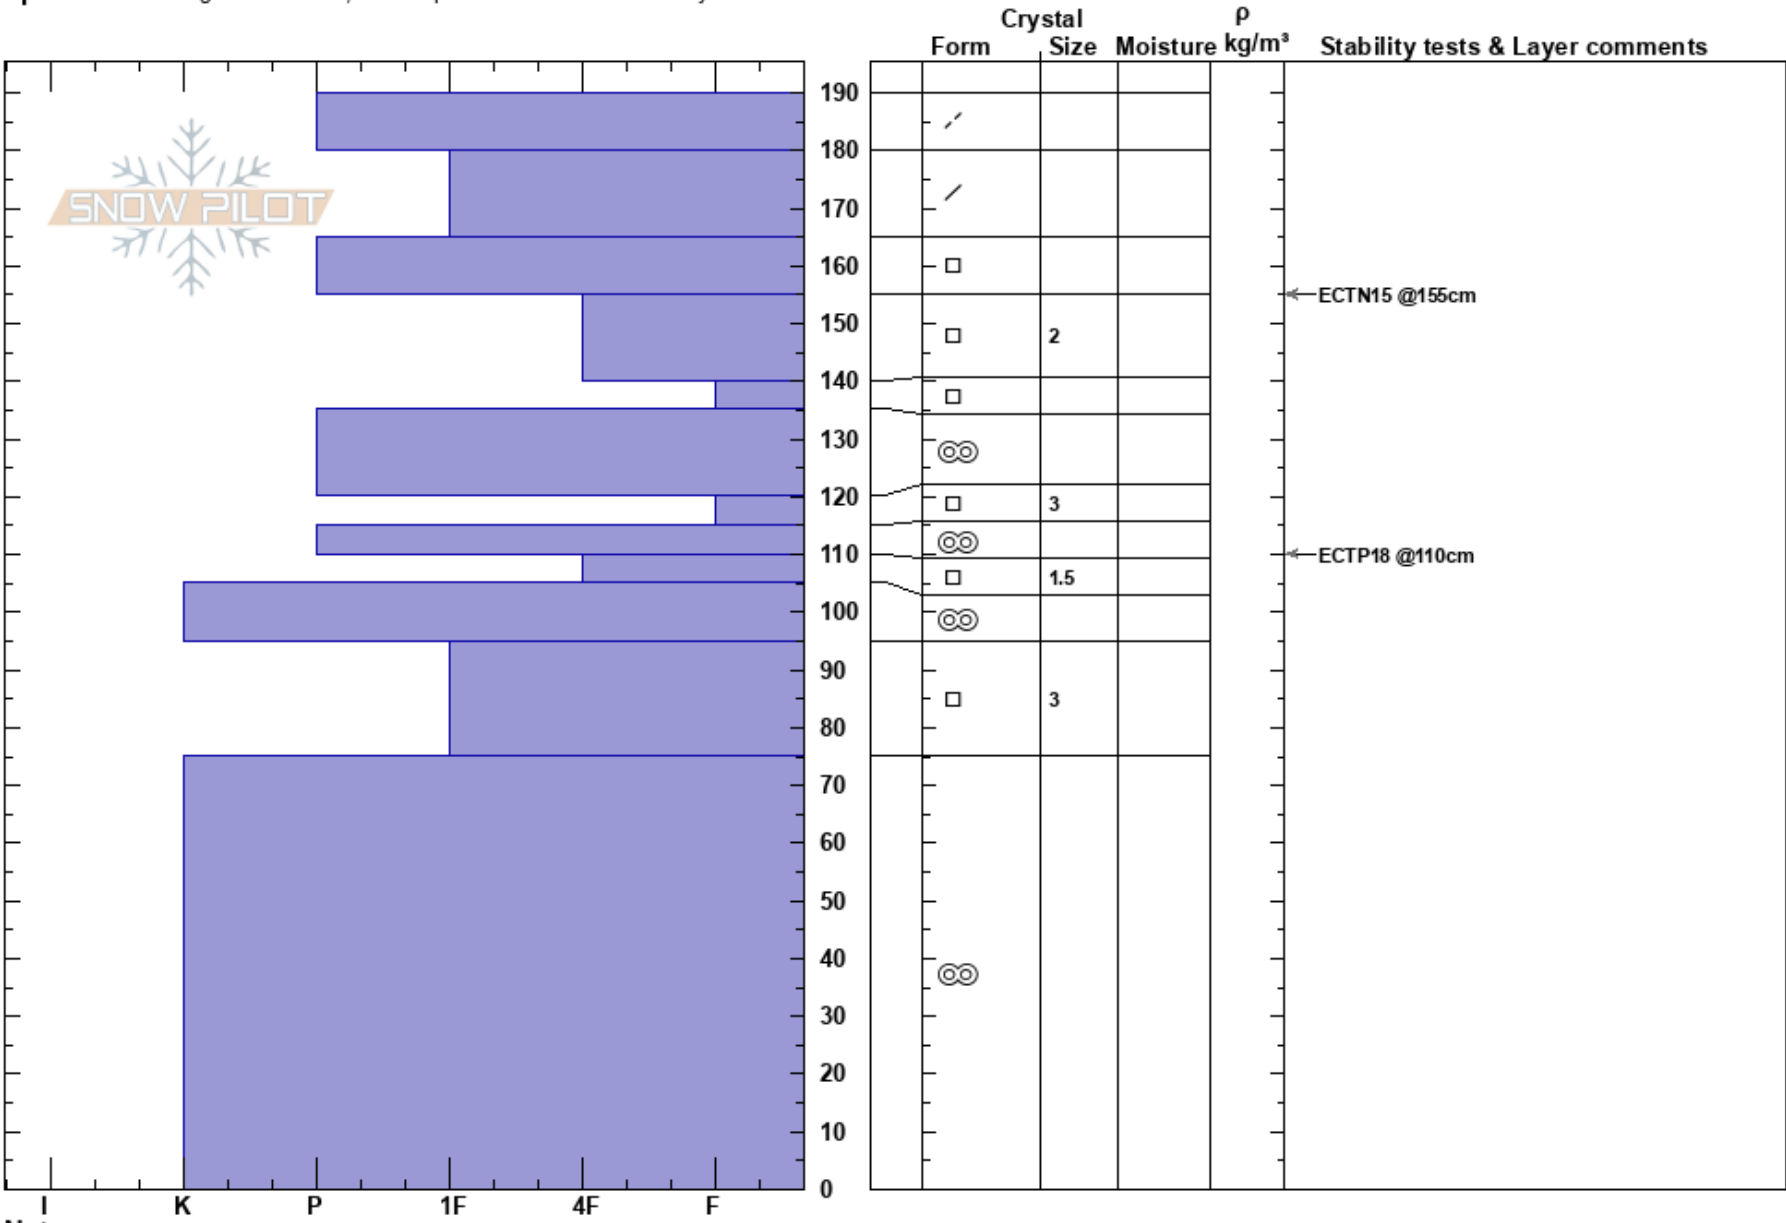

Trident 1-19
 Madison Range-S
 MT
 Elevation: 9600 ft
 Aspect: 360°
 Specifics: Pit dug in a Ski Area; Pit is representative of backcountry

Ryan Brubaker
 01/19/2017 - 10:20am
 Co-ord:
 Slope Angle: 42°
 Wind Loading: yes

Stability:
 Air Temperature: -6°C
 Sky Cover: OVC
 Precipitation: S-1
 Wind: SW Moderate

HS: 190
 120-115cm: Problematic layer

Notes: