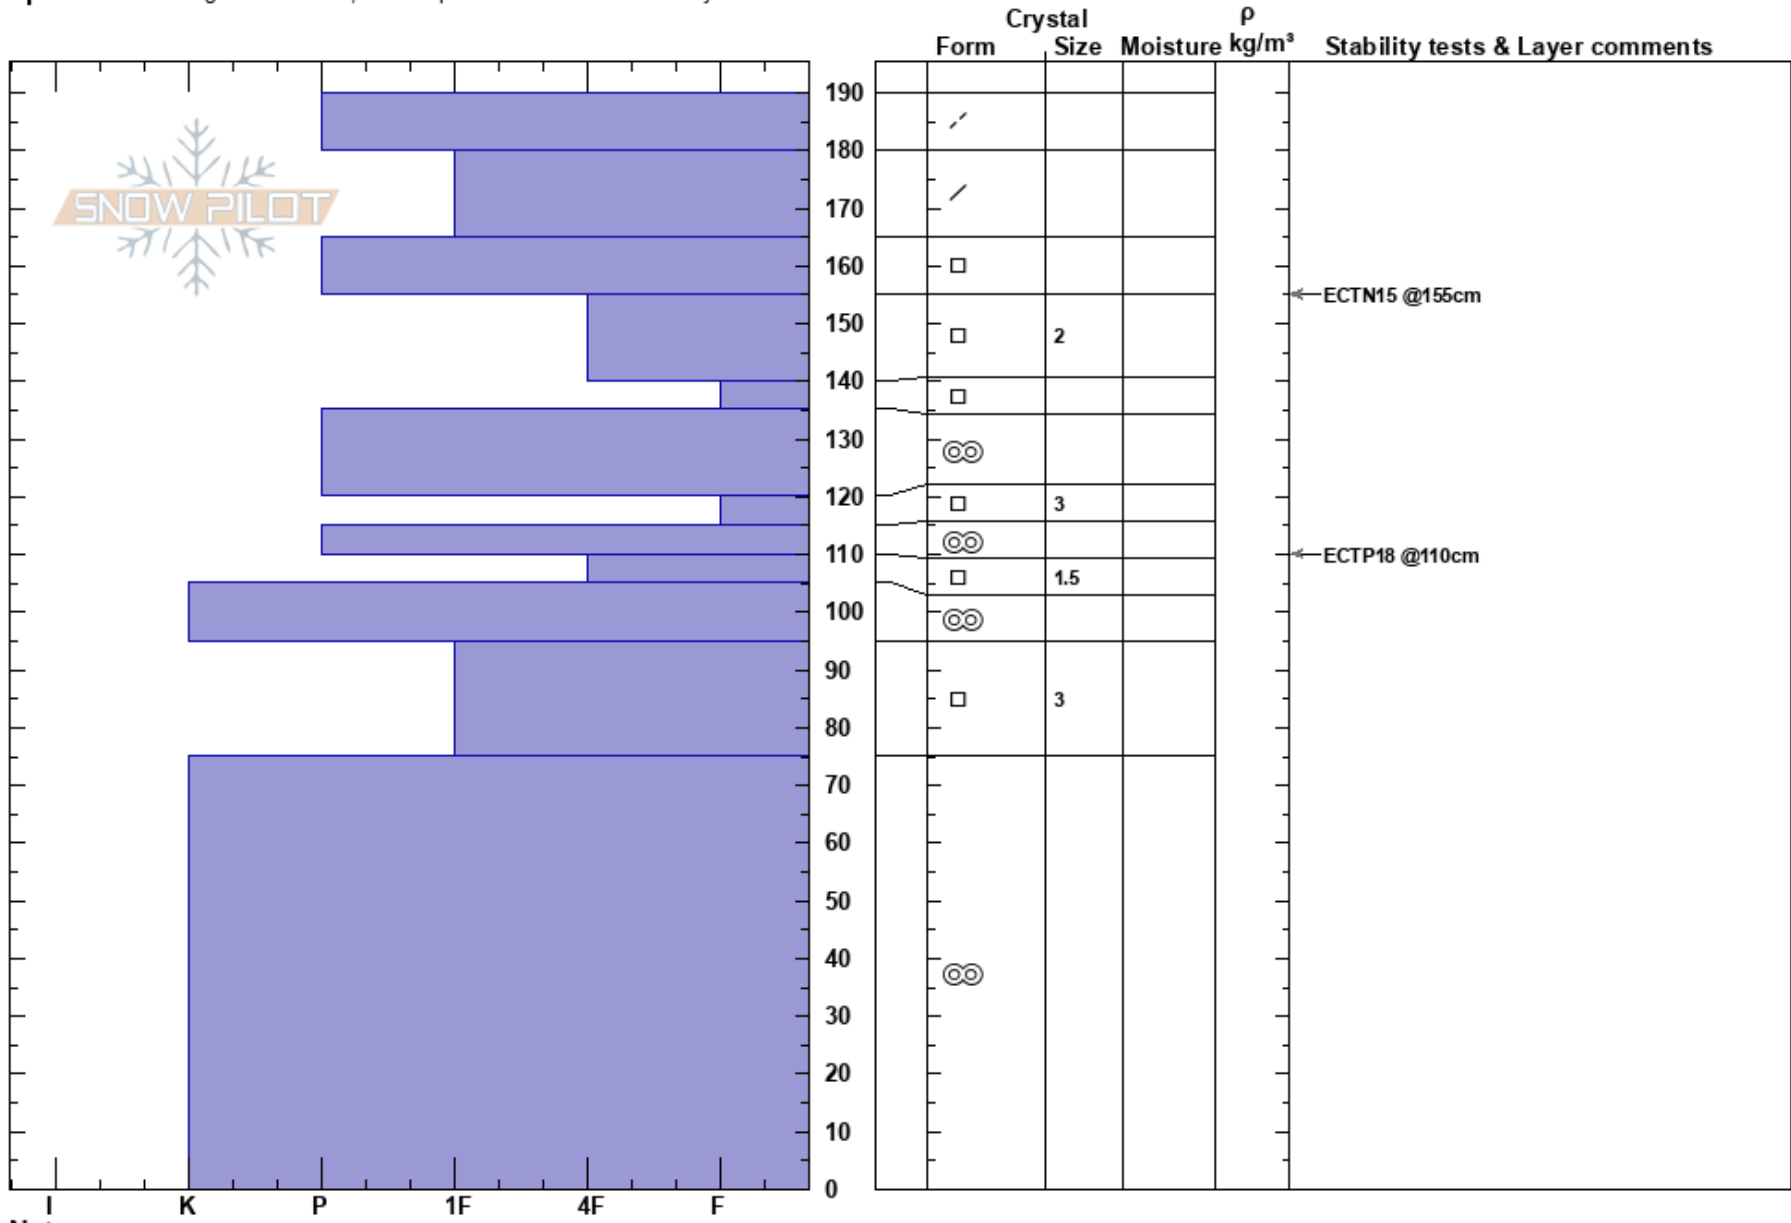

Trident 1-19  
 Madison Range-S  
 MT  
 Elevation: 9600 ft  
 Aspect: 360°  
 Specifics: Pit dug in a Ski Area; Pit is representative of backcountry

Ryan Brubaker  
 01/19/2017 - 10:20am  
 Co-ord:  
 Slope Angle: 42°  
 Wind Loading: yes

Stability: **HS: 190**  
 Air Temperature: -6°C  
 Sky Cover: OVC  
 Precipitation: S-1  
 Wind: SW Moderate  
 Layer Notes: 120-115cm: Problematic layer

Notes: