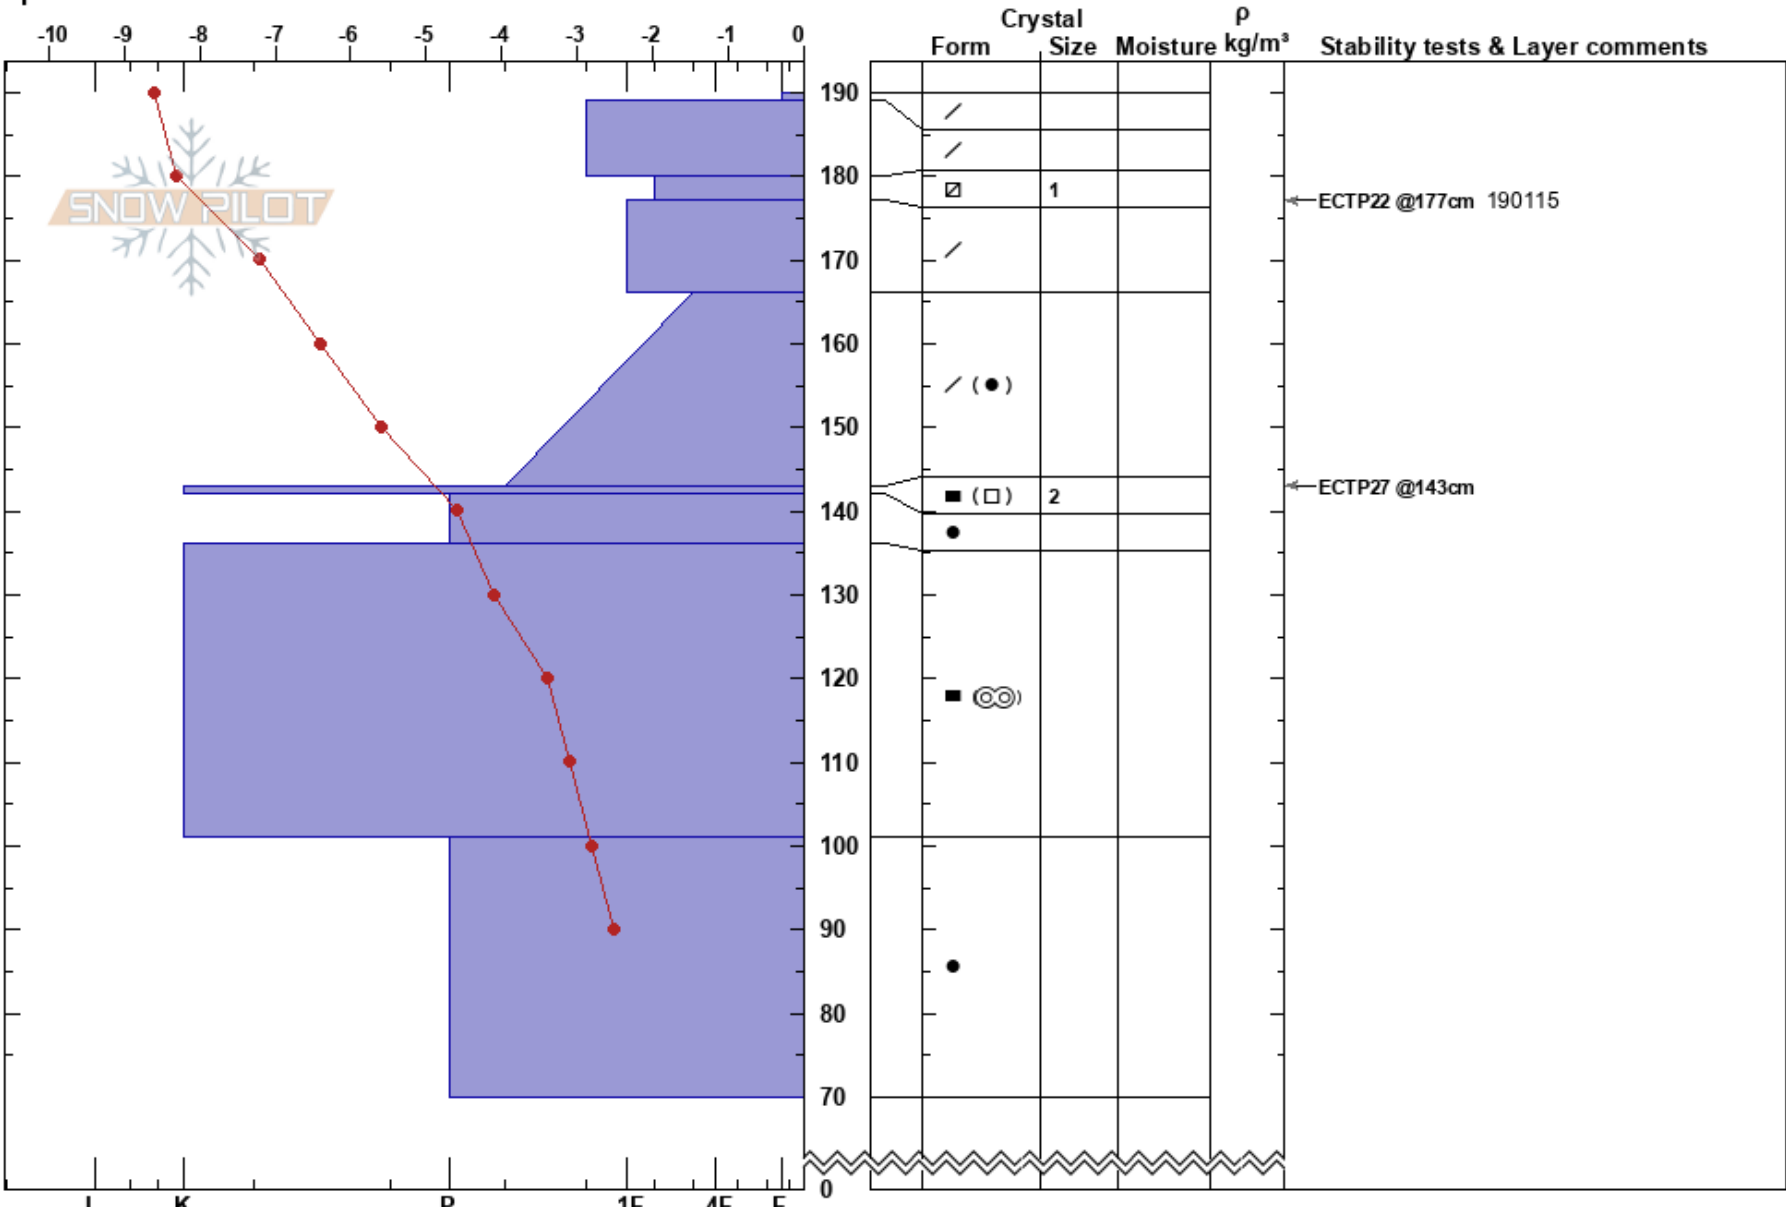

Vänster Hamrafjället
 Funäsfjällen
 Sweden
 Elevation: 990 m
 Aspect: E
 Specifics:

John Wilcoxon
 25/01/2019 - 10:00
 Co-ord: 62.56044N, 12.28158E
 Slope Angle: 34°
 Wind Loading:

Stability: **HS: 190**
 Air Temperature: -8.5°C PF: 26 180-177cm: Problematic layer
 Sky Cover: OVC
 Precipitation: NO
 Wind: SE Calm