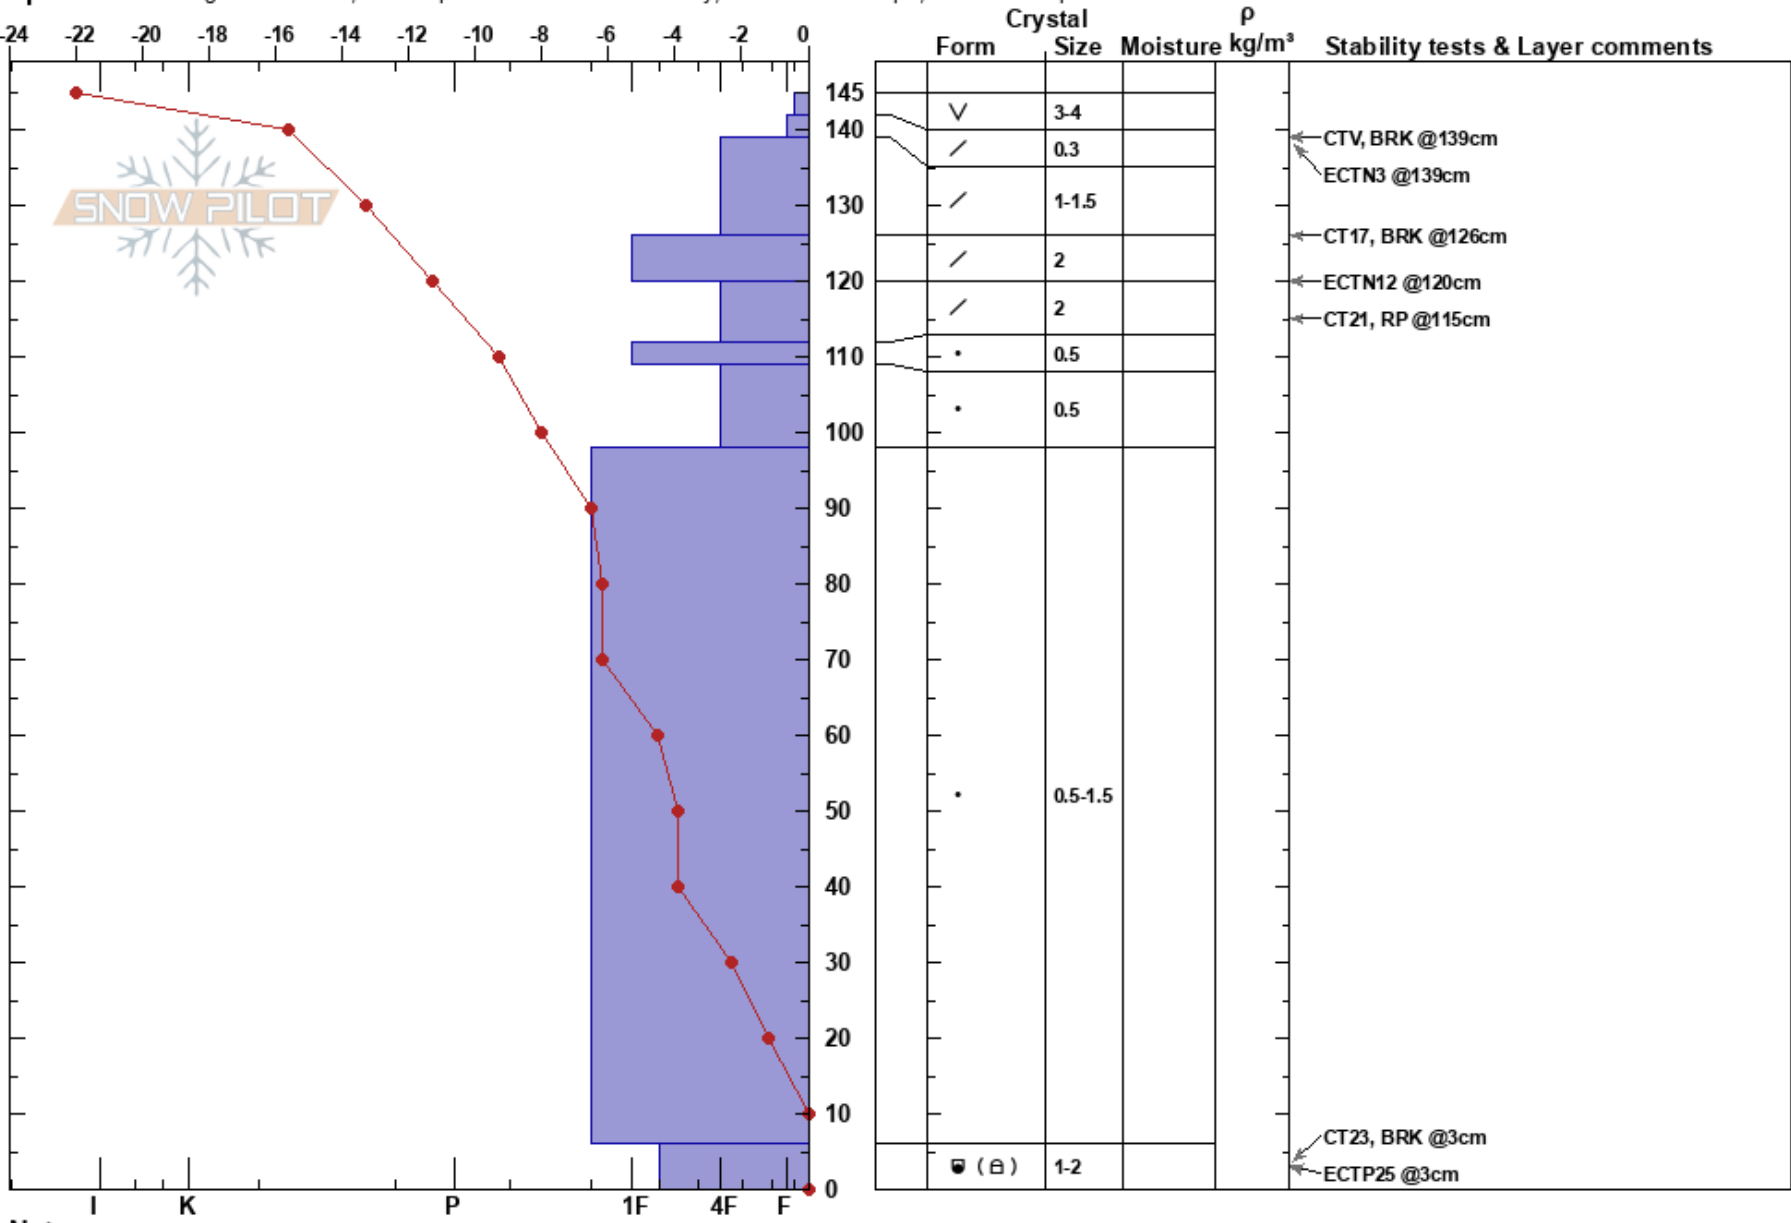

Freemont 5  
 Gore Range  
 CO  
 Elevation: 1180 ft  
 Aspect: 181°

Jack Rueppel  
 01/19/2017 - 11:00am  
 Co-ord: 39.45876N, -106.17196W  
 Slope Angle: 31°  
 Wind Loading: no

Stability: Fair  
 Air Temperature: 36°C  
 Sky Cover: CLR  
 Precipitation: NO  
 Wind: W Light Breeze

HS: 145  
 PF: 25  
 142-139cm: Problematic layer

Specifics: Pit dug in a Ski Area; Pit is representative of backcountry; Ski tracks on slope; We skied slope

Notes: