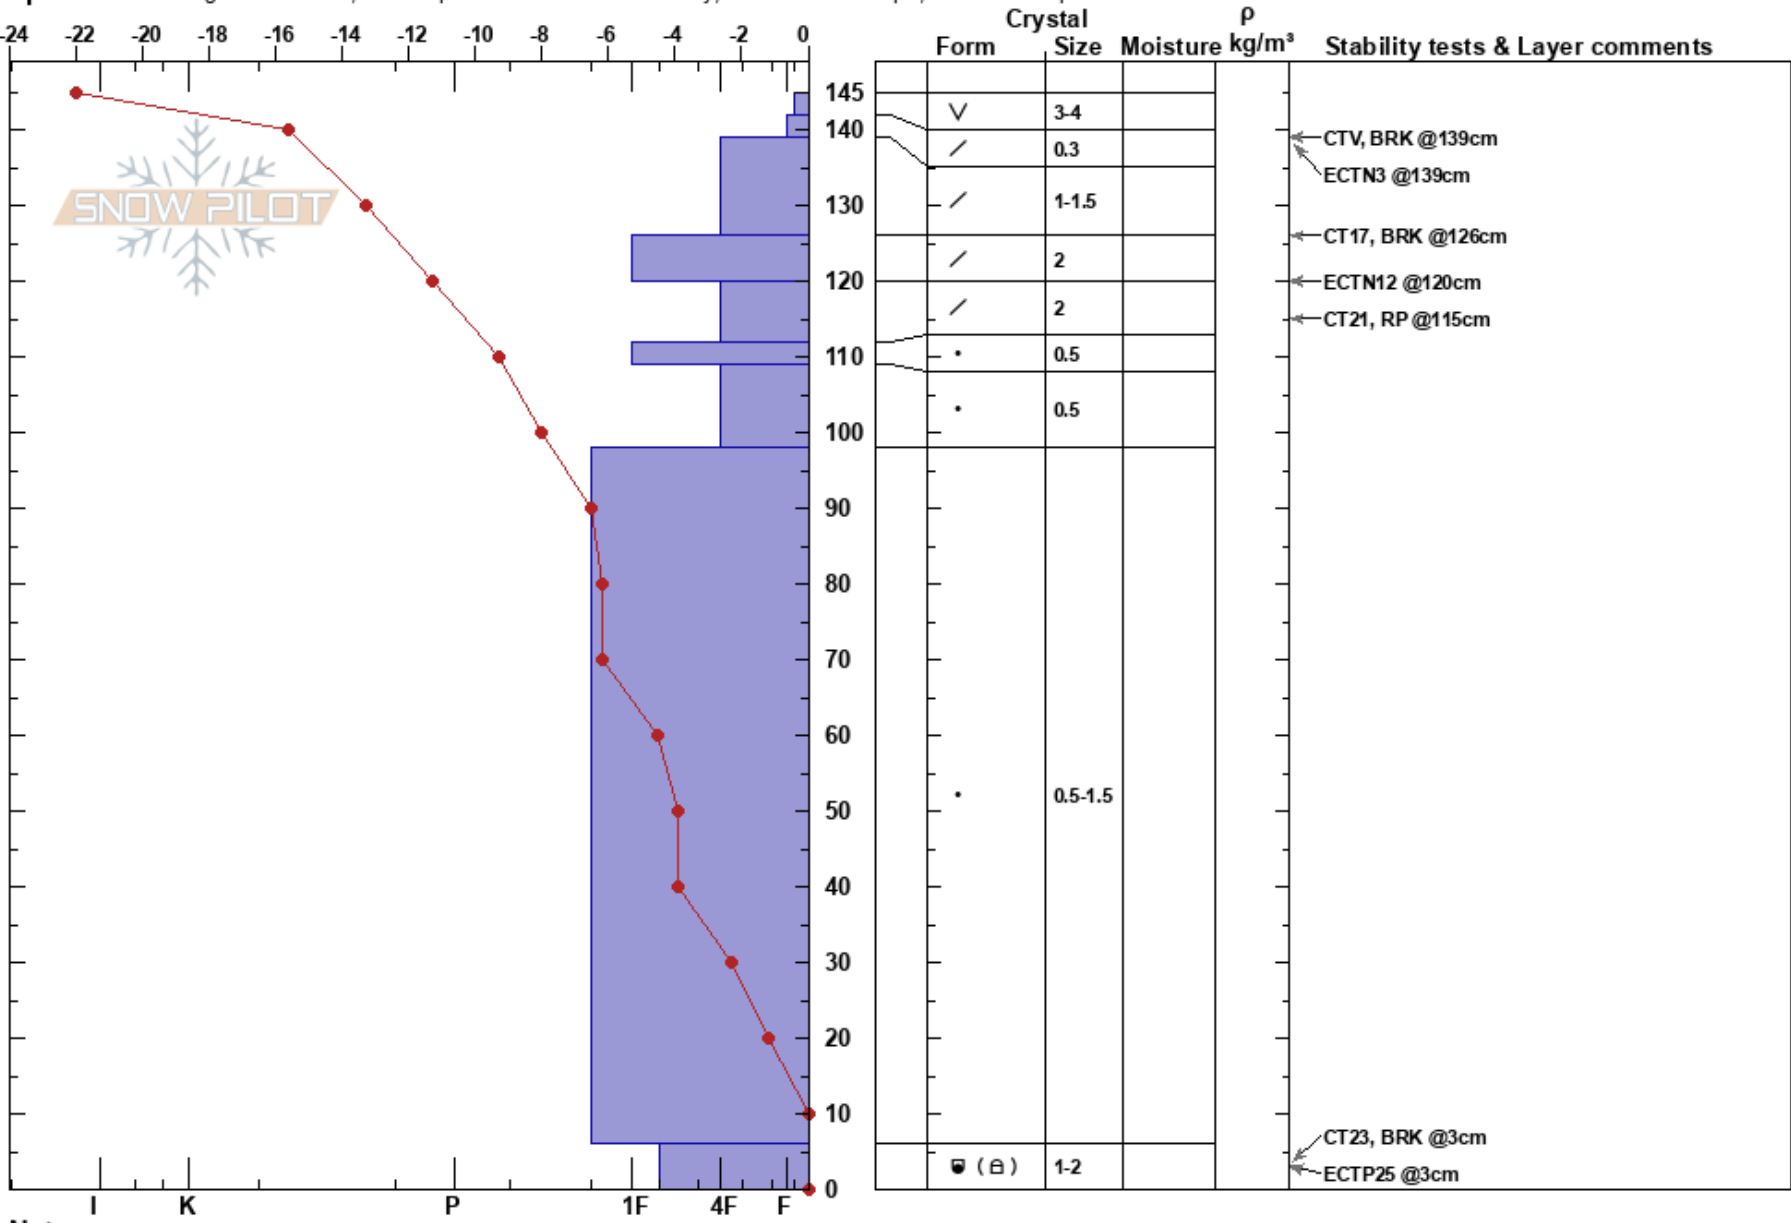

Freemont 5
 Gore Range
 CO
 Elevation: 1180 ft
 Aspect: 181°

Jack Rueppel
 01/19/2017 - 11:00am
 Co-ord: 39.45876N, -106.17196W
 Slope Angle: 31°
 Wind Loading: no

Stability: Fair
 Air Temperature: 36°C
 Sky Cover: CLR
 Precipitation: NO
 Wind: W Light Breeze

HS: 145
 PF: 25 142-139cm: Problematic layer

Specifics: Pit dug in a Ski Area; Pit is representative of backcountry; Ski tracks on slope; We skied slope

Notes: