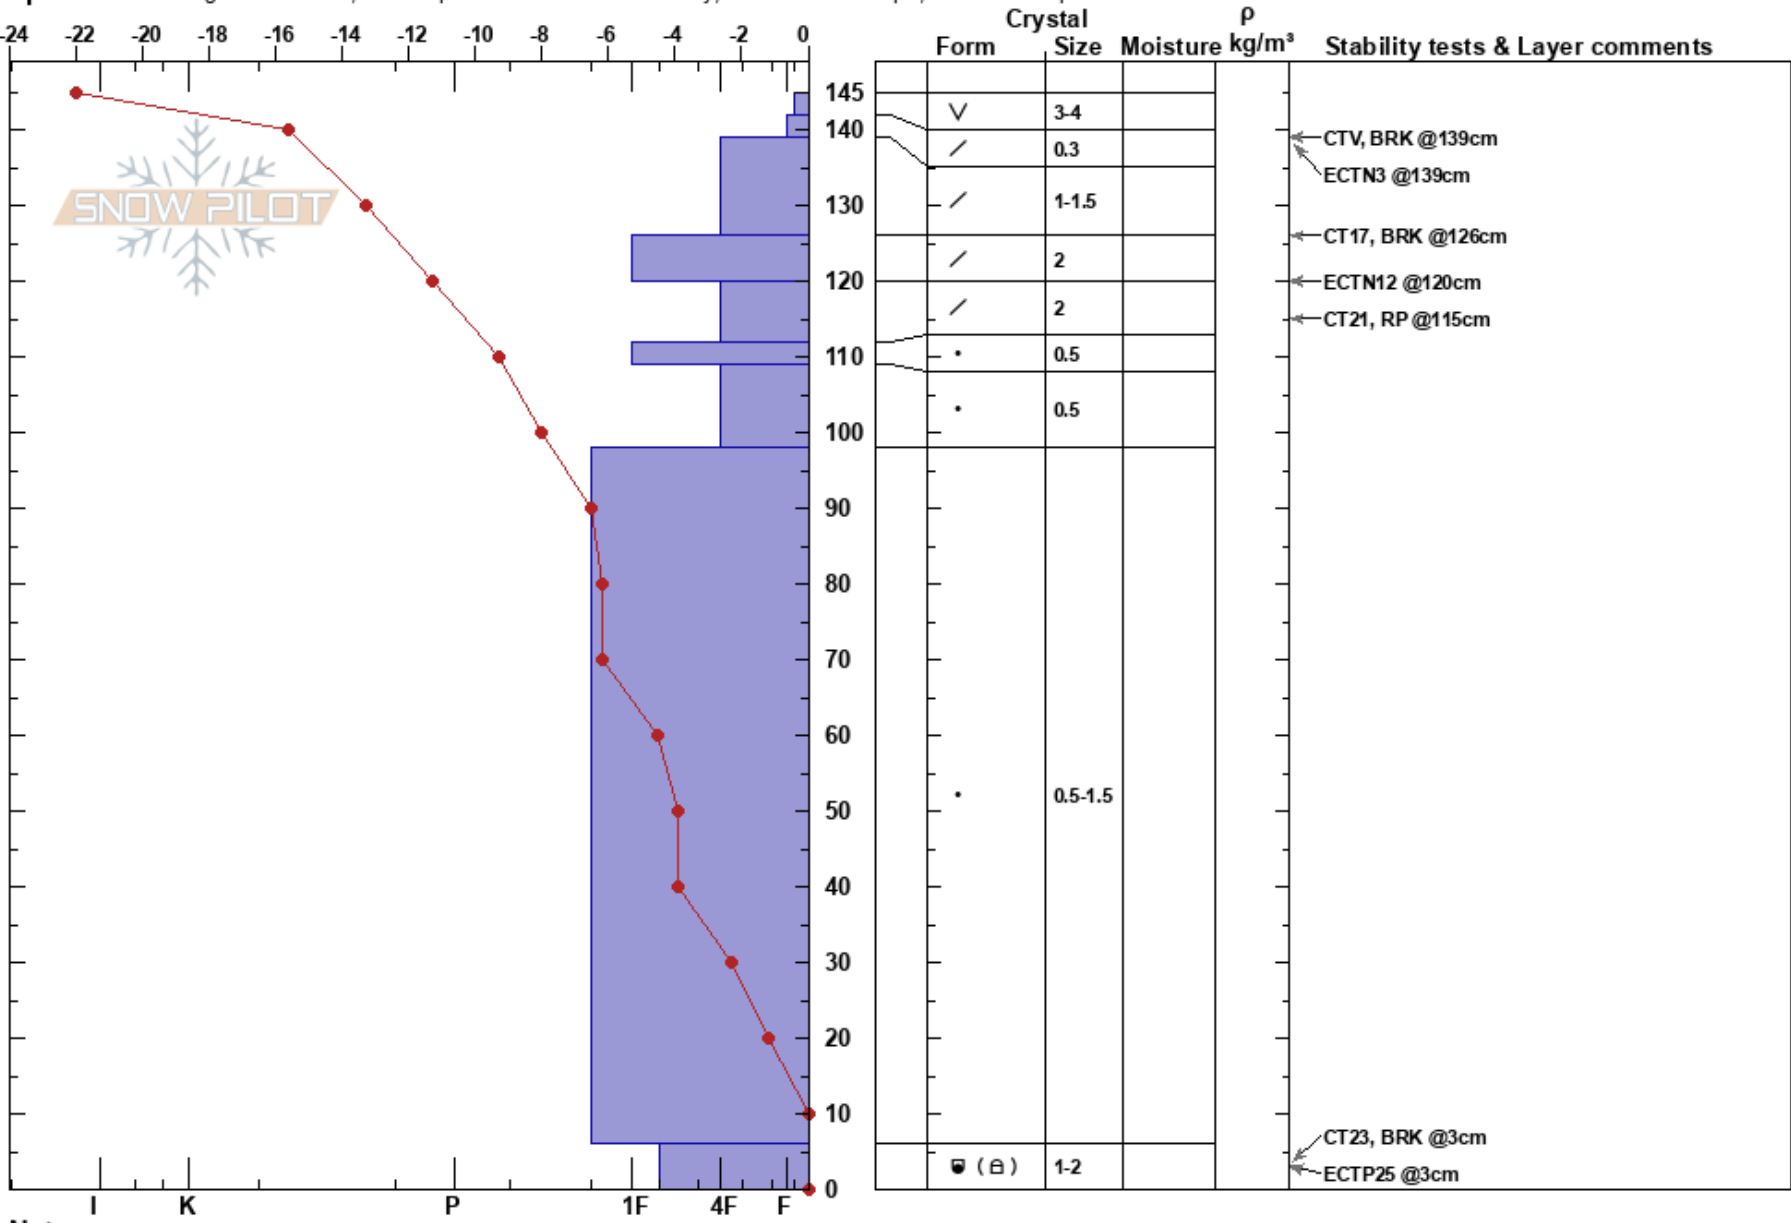

Freemont 5
 Gore Range
 CO
 Elevation: 1180 ft
 Aspect: 181°

Jack Rueppel
 01/19/2017 - 11:00am
 Co-ord: 39.45876N, -106.17196W
 Slope Angle: 31°
 Wind Loading: no

Stability: Fair
 Air Temperature: 36°C
 Sky Cover: CLR
 Precipitation: NO
 Wind: W Light Breeze

HS: 145
 PF: 25
 142-139cm: Problematic layer

Specifics: Pit dug in a Ski Area; Pit is representative of backcountry; Ski tracks on slope; We skied slope

Notes: