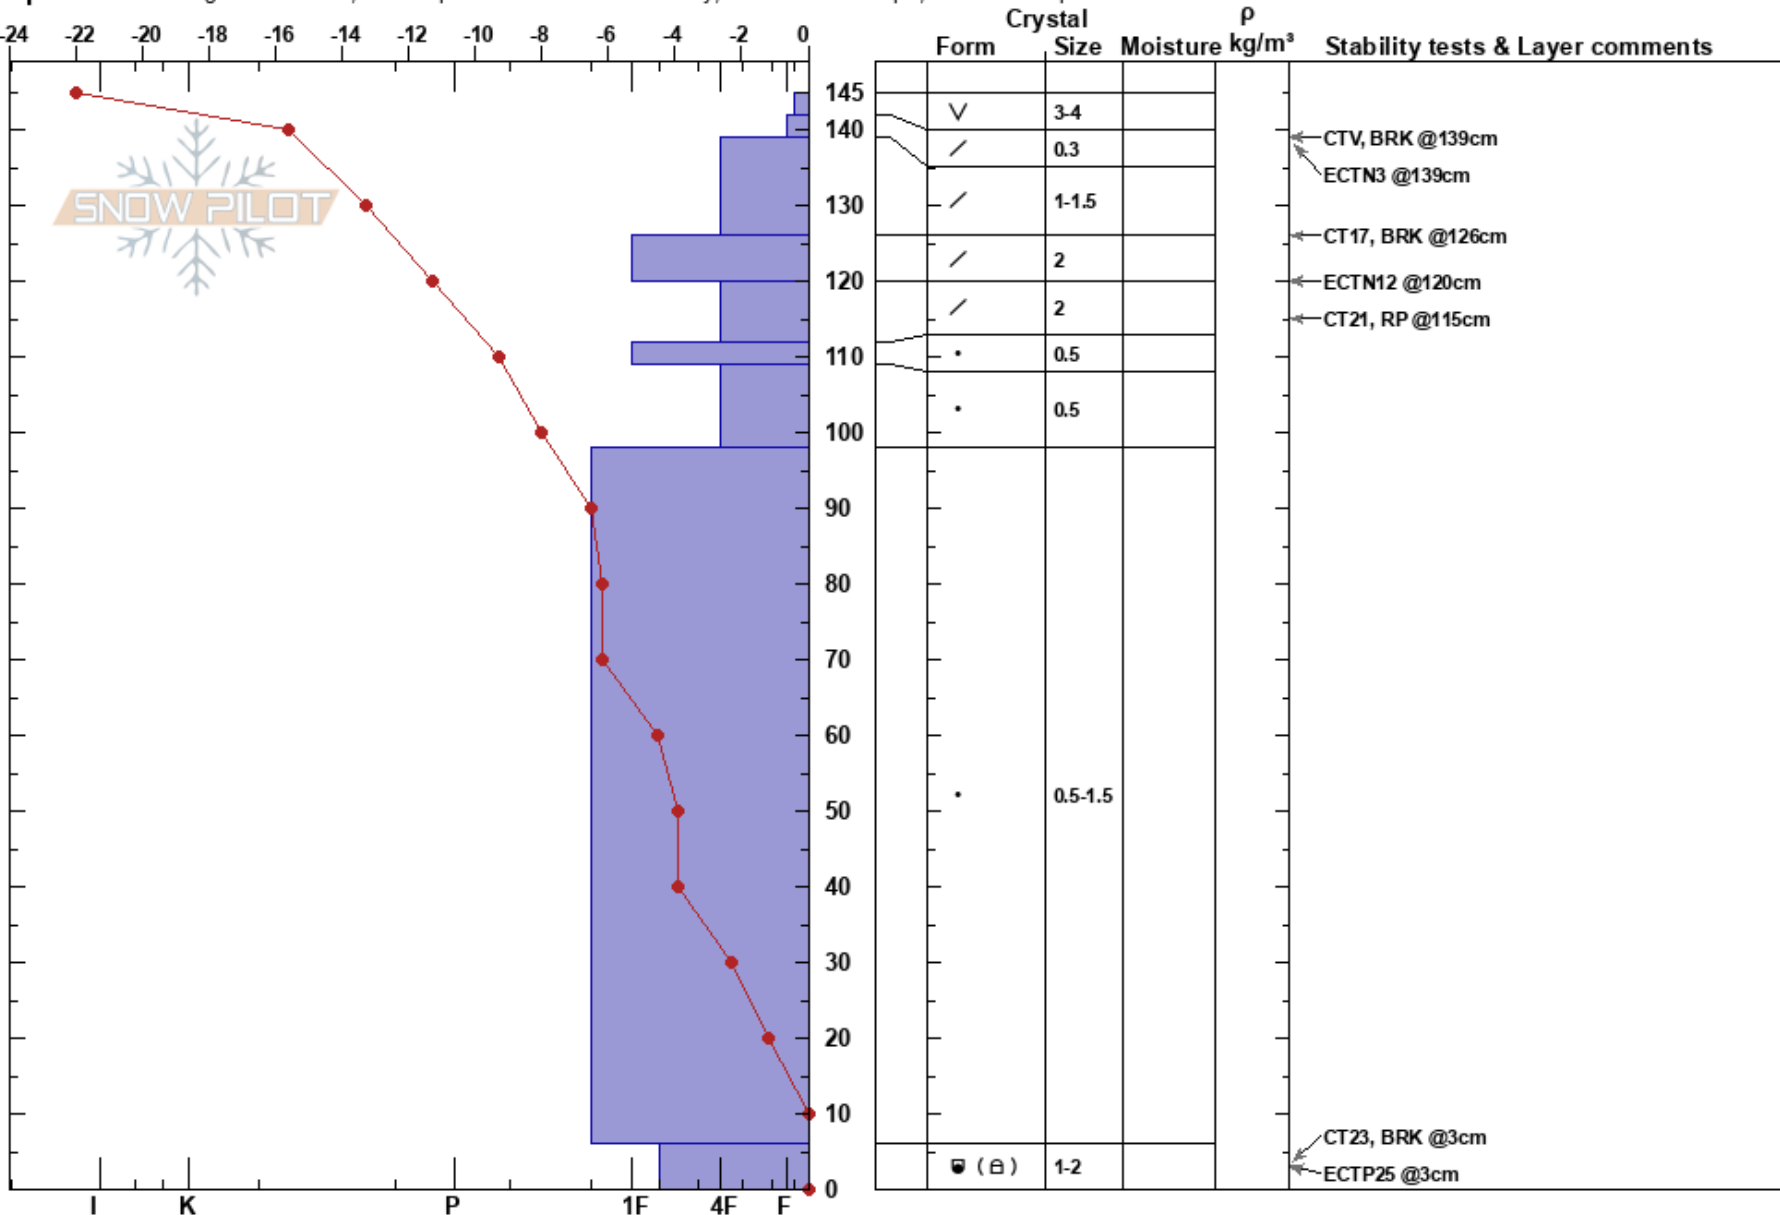

Freemont 5
 Gore Range
 CO
 Elevation: 1180 ft
 Aspect: 181°

Jack Rueppel
 01/19/2017 - 11:00am
 Co-ord: 39.45876N, -106.17196W
 Slope Angle: 31°
 Wind Loading: no

Stability: Fair
 Air Temperature: 36°C
 Sky Cover: CLR
 Precipitation: NO
 Wind: W Light Breeze

HS: 145
 PF: 25 142-139cm: Problematic layer

Specifics: Pit dug in a Ski Area; Pit is representative of backcountry; Ski tracks on slope; We skied slope

Notes: