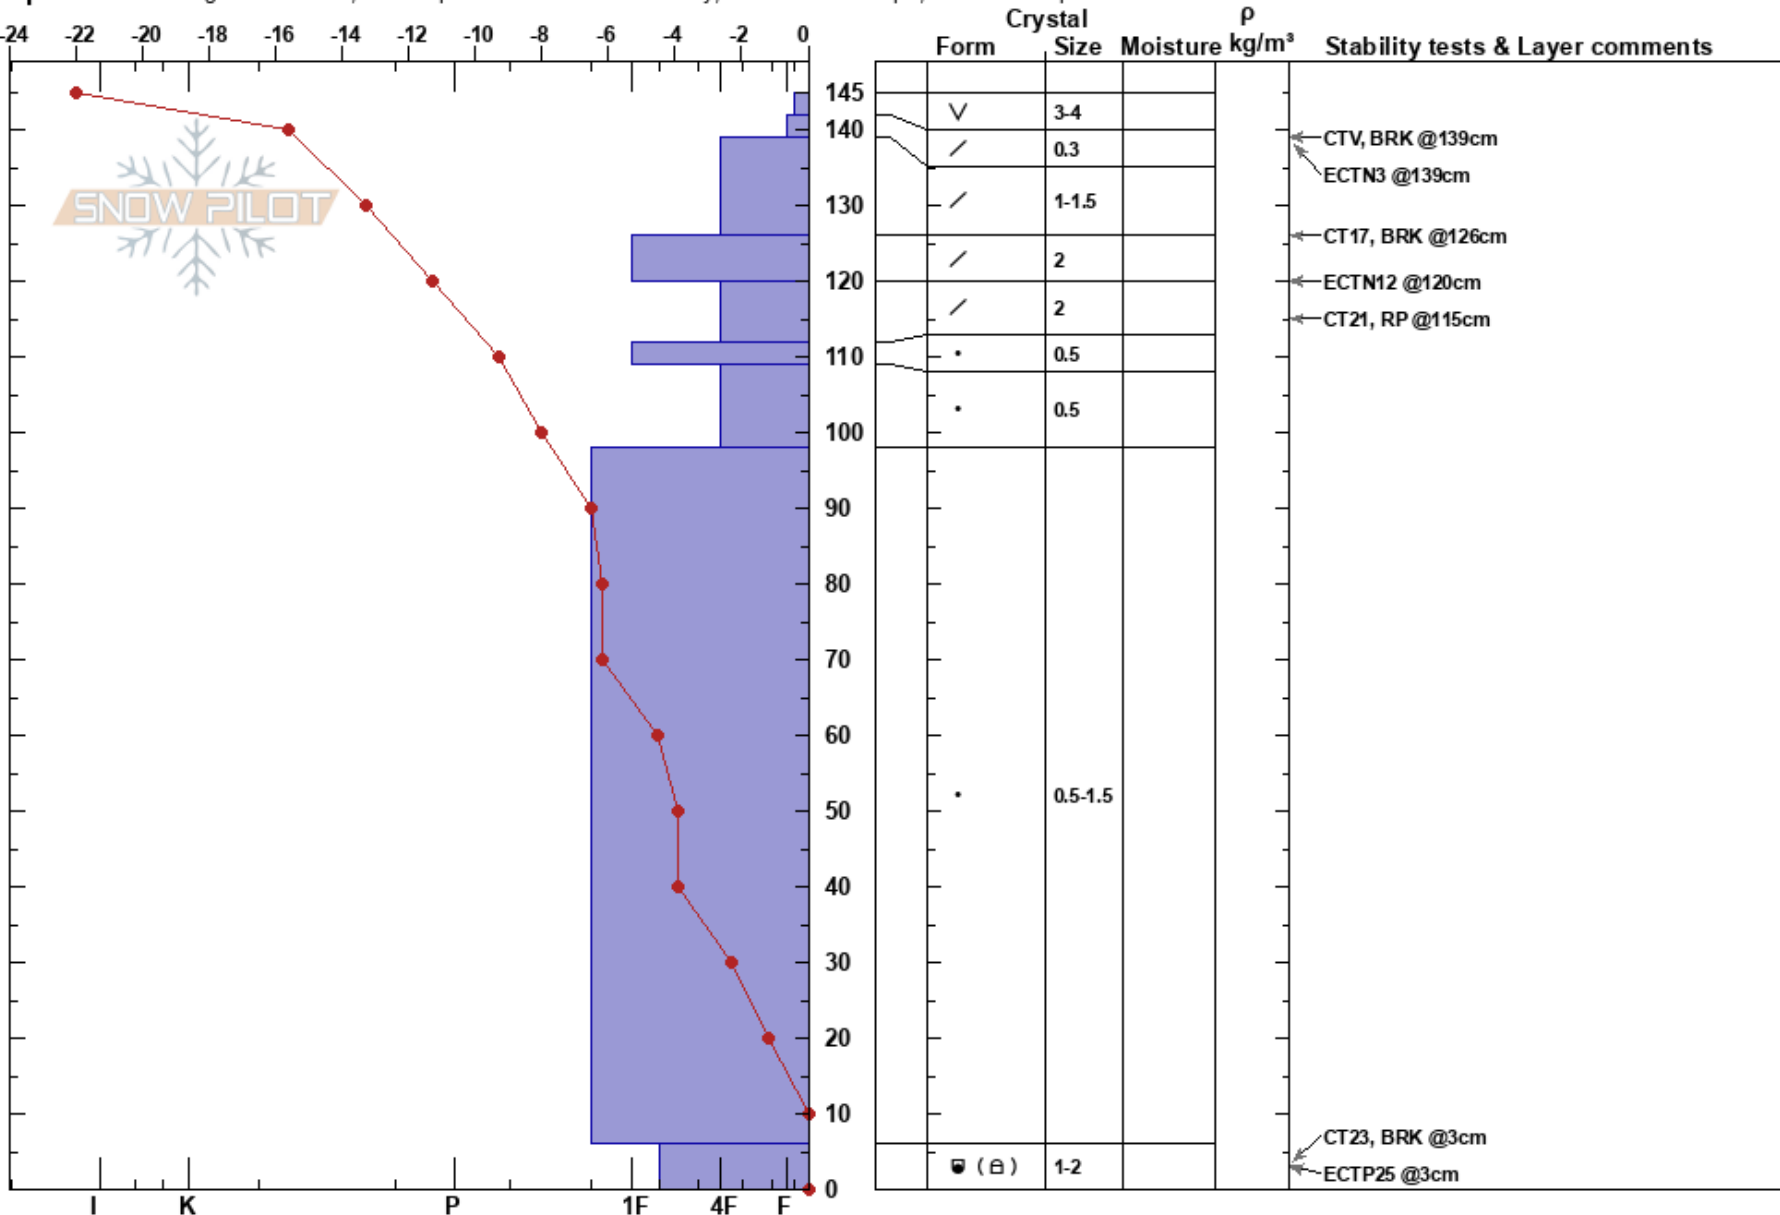

Freemont 5  
 Gore Range  
 CO  
 Elevation: 1180 ft  
 Aspect: 181°

Jack Rueppel  
 01/19/2017 - 11:00am  
 Co-ord: 39.45876N, -106.17196W  
 Slope Angle: 31°  
 Wind Loading: no

Stability: Fair  
 Air Temperature: 36°C  
 Sky Cover: CLR  
 Precipitation: NO  
 Wind: W Light Breeze

HS: 145  
 PF: 25 142-139cm: Problematic layer

Specifics: Pit dug in a Ski Area; Pit is representative of backcountry; Ski tracks on slope; We skied slope

Notes: