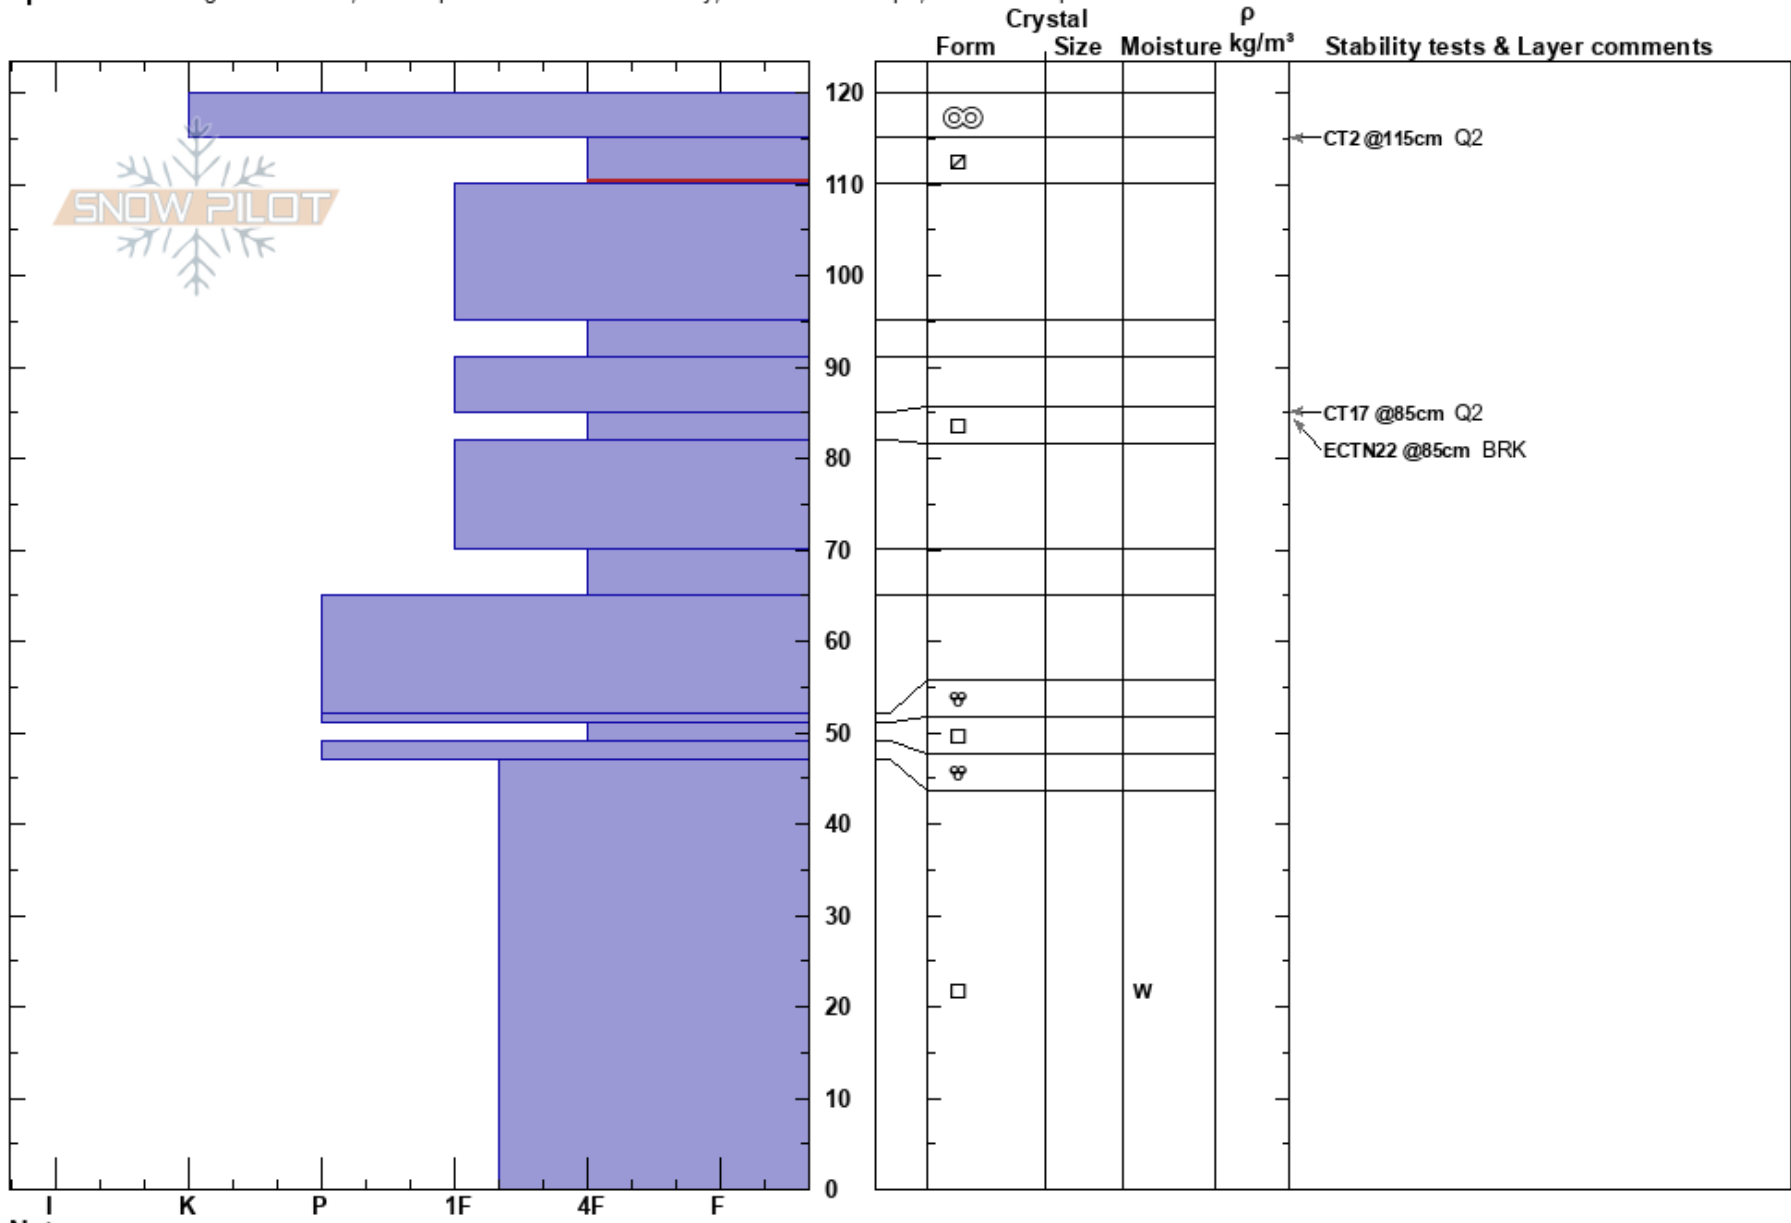

North-North Stellas
 Southern Wasatch
 UT
 Elevation: 8800 ft
 Aspect: 90°

Snow Safety
 01/19/2017 - 11:00am
 Co-ord:
 Slope Angle: 32°
 Wind Loading:

Stability: Good
 Air Temperature:
 Sky Cover: OVC
 Precipitation: S-1
 Wind: Calm

HS: 120
 PS: 0 115-110cm: Problematic layer

Specifics: Pit dug in a Ski Area; Pit is representative of backcountry; Ski tracks on slope; We skied slope

Notes: Thompson