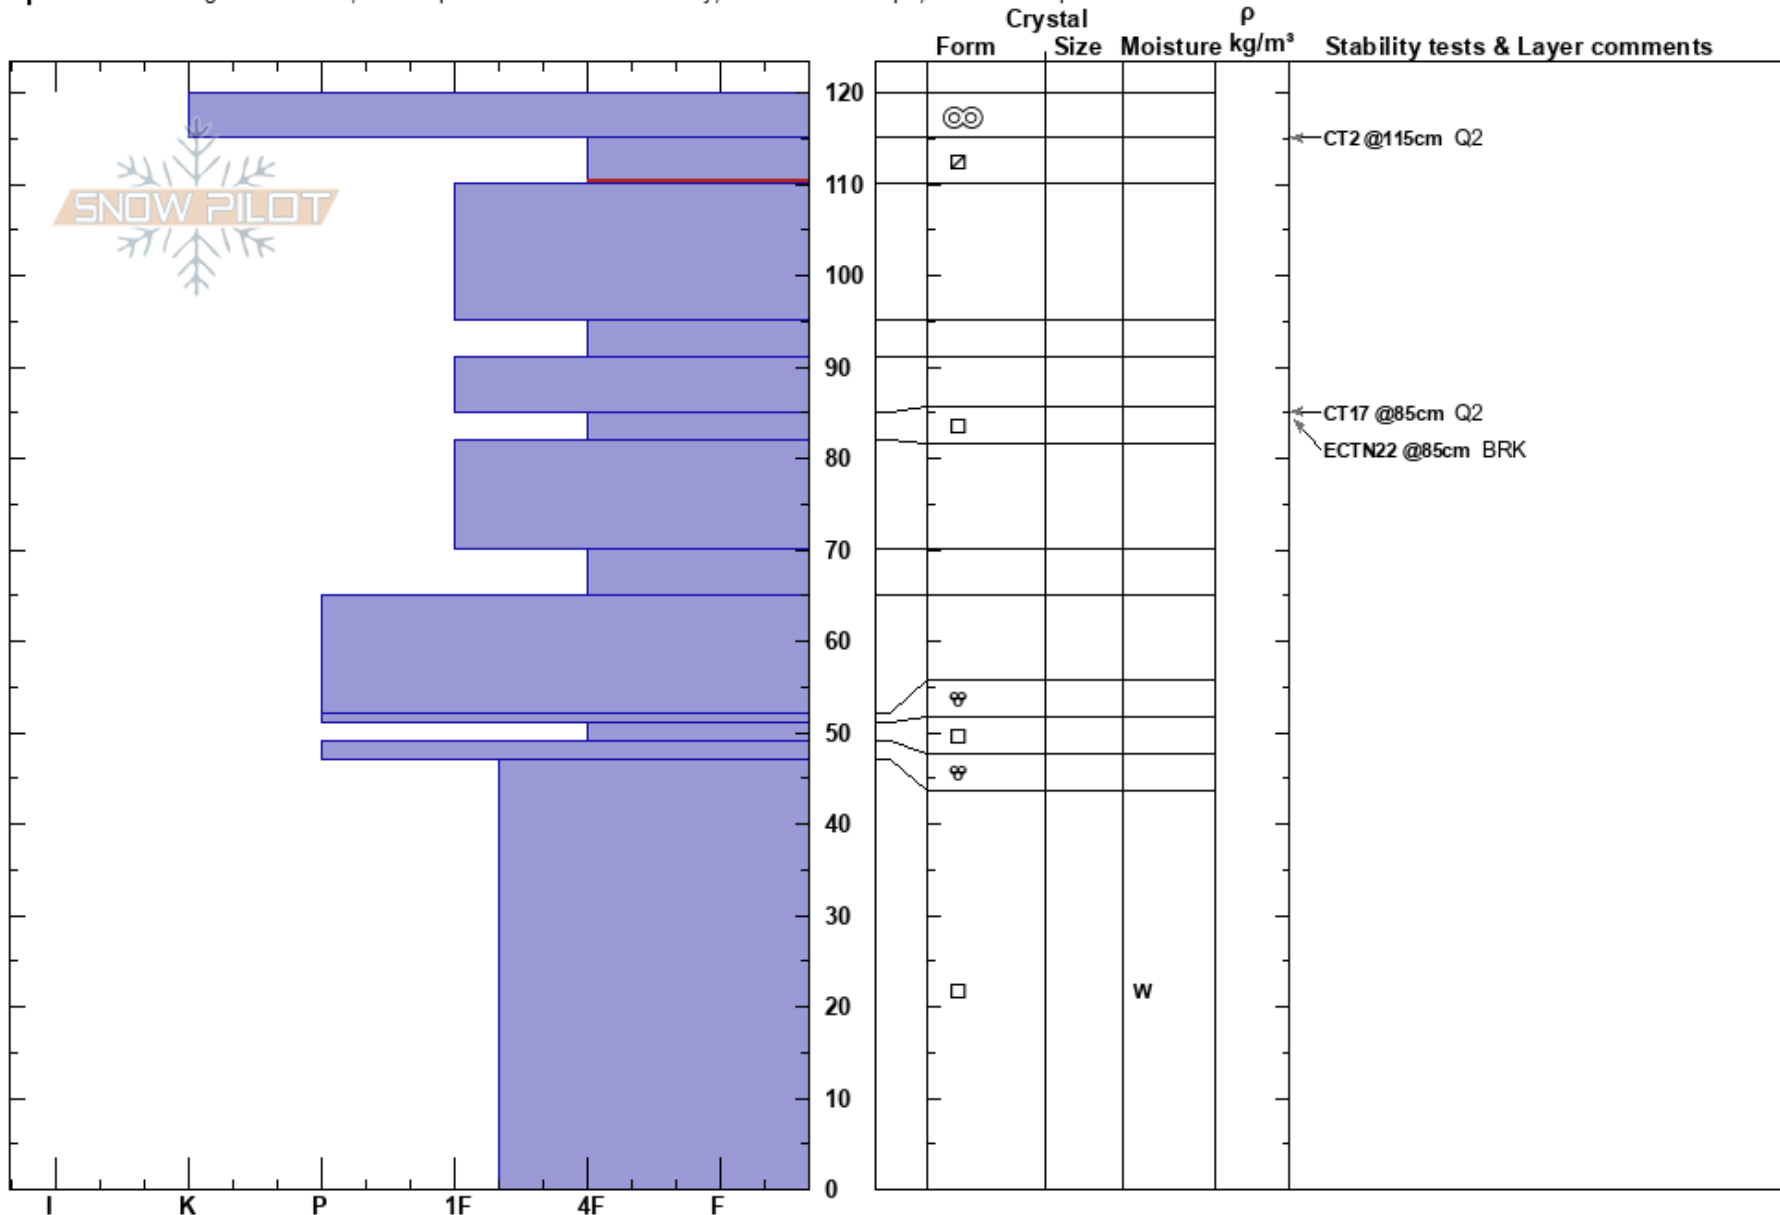

North-North Stellas  
 Southern Wasatch  
 UT  
 Elevation: 8800 ft  
 Aspect: 90°

Snow Safety  
 01/19/2017 - 11:00am  
 Co-ord:  
 Slope Angle: 32°  
 Wind Loading:

Stability: Good  
 Air Temperature:  
 Sky Cover: OVC  
 Precipitation: S-1  
 Wind: Calm

HS: 120  
 PS: 0 115-110cm: Problematic layer

Specifics: Pit dug in a Ski Area; Pit is representative of backcountry; Ski tracks on slope; We skied slope

Notes: Thompson