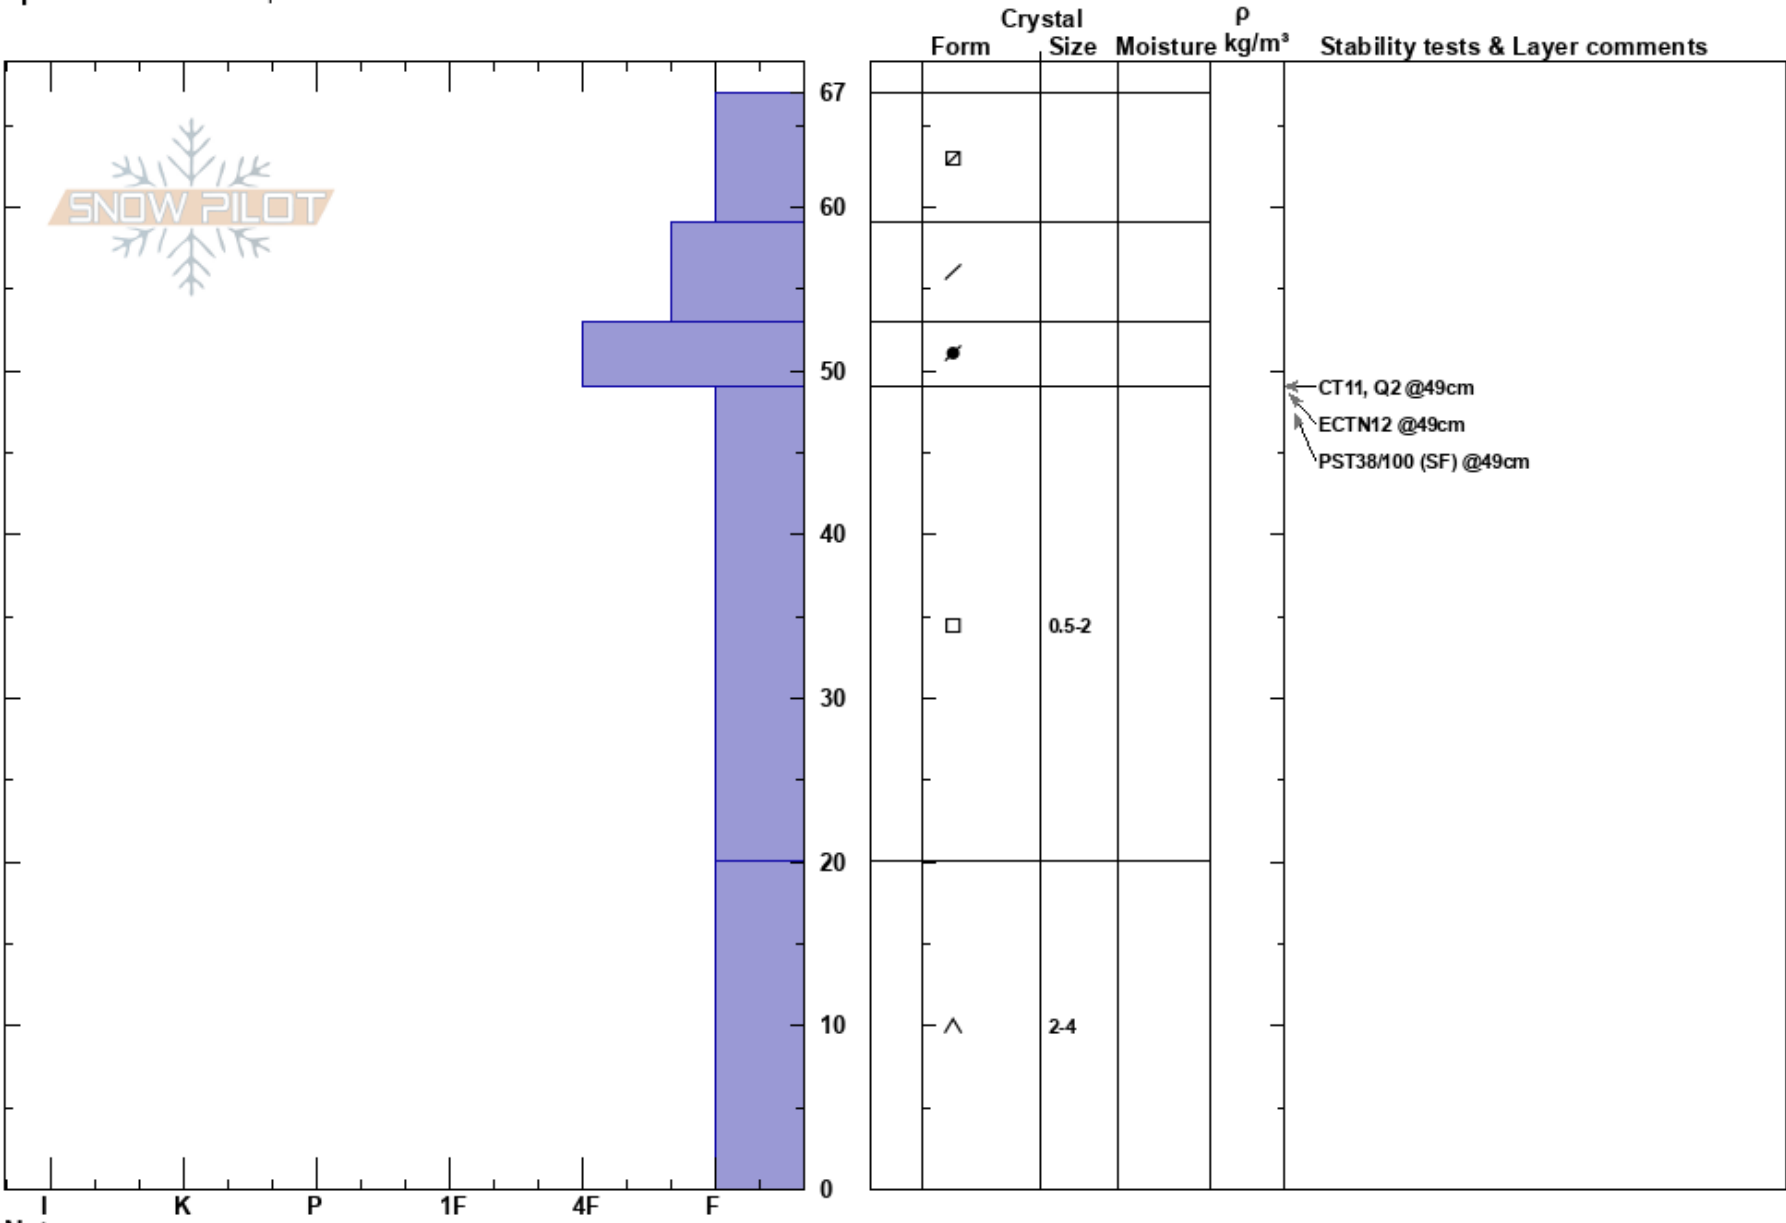

Bridger West Side
 Bridger Range
 MT
Elevation: 8200 ft
Aspect: 340°
Specifics: We skied slope

Eric Knoff
 01/18/2017 - 1:00pm
Co-ord:
Slope Angle: 28°
Wind Loading:

Stability: Good **HS:** 67 **Layer Notes:**
Air Temperature: -5°C **PF:** 67 20-0cm: Problematic layer
Sky Cover: CLR
Precipitation: NO
Wind: SW Calm