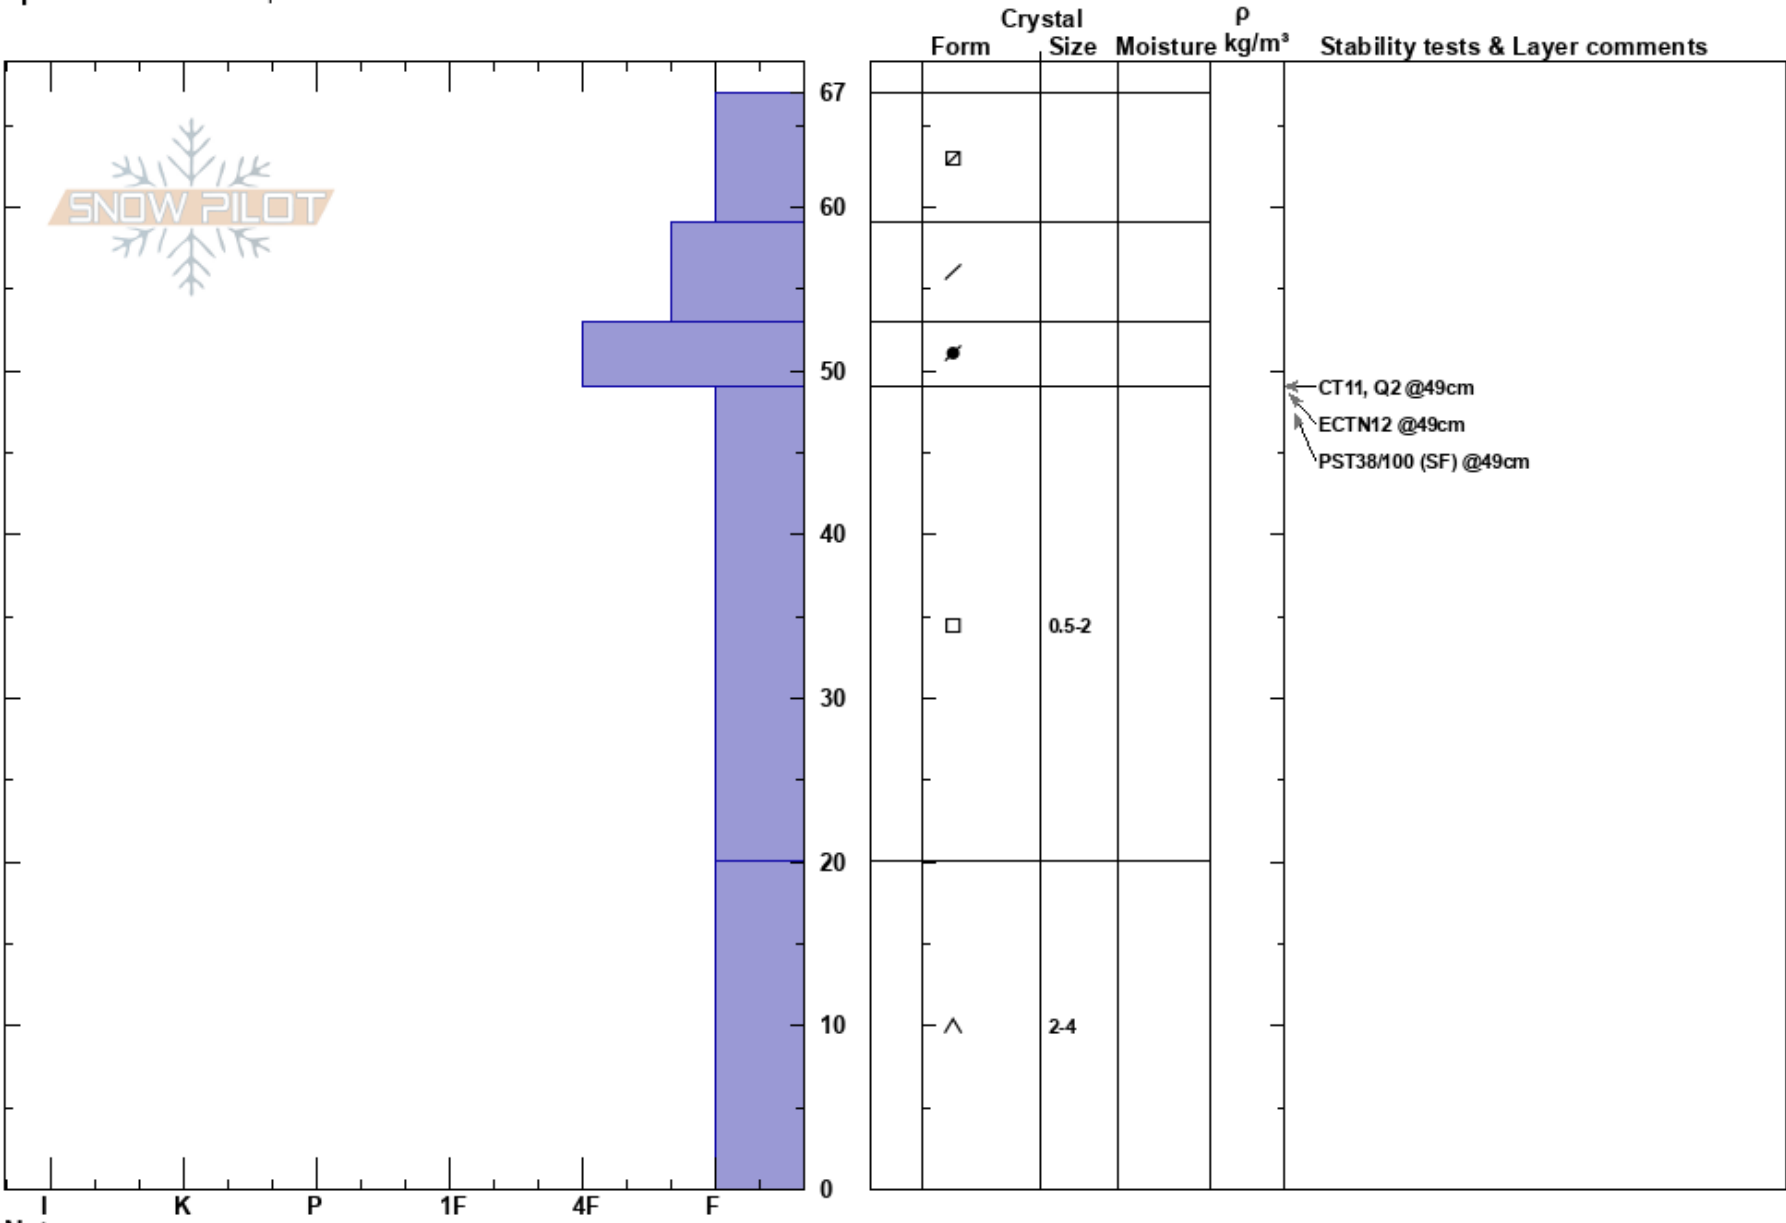

Bridger West Side  
 Bridger Range  
 MT  
**Elevation:** 8200 ft  
**Aspect:** 340°  
**Specifics:** We skied slope

Eric Knoff  
 01/18/2017 - 1:00pm  
**Co-ord:**  
**Slope Angle:** 28°  
**Wind Loading:**

**Stability:** Good **HS:** 67 **Layer Notes:**  
**Air Temperature:** -5°C **PF:** 67 20-0cm: Problematic layer  
**Sky Cover:** CLR  
**Precipitation:** NO  
**Wind:** SW Calm

Notes: