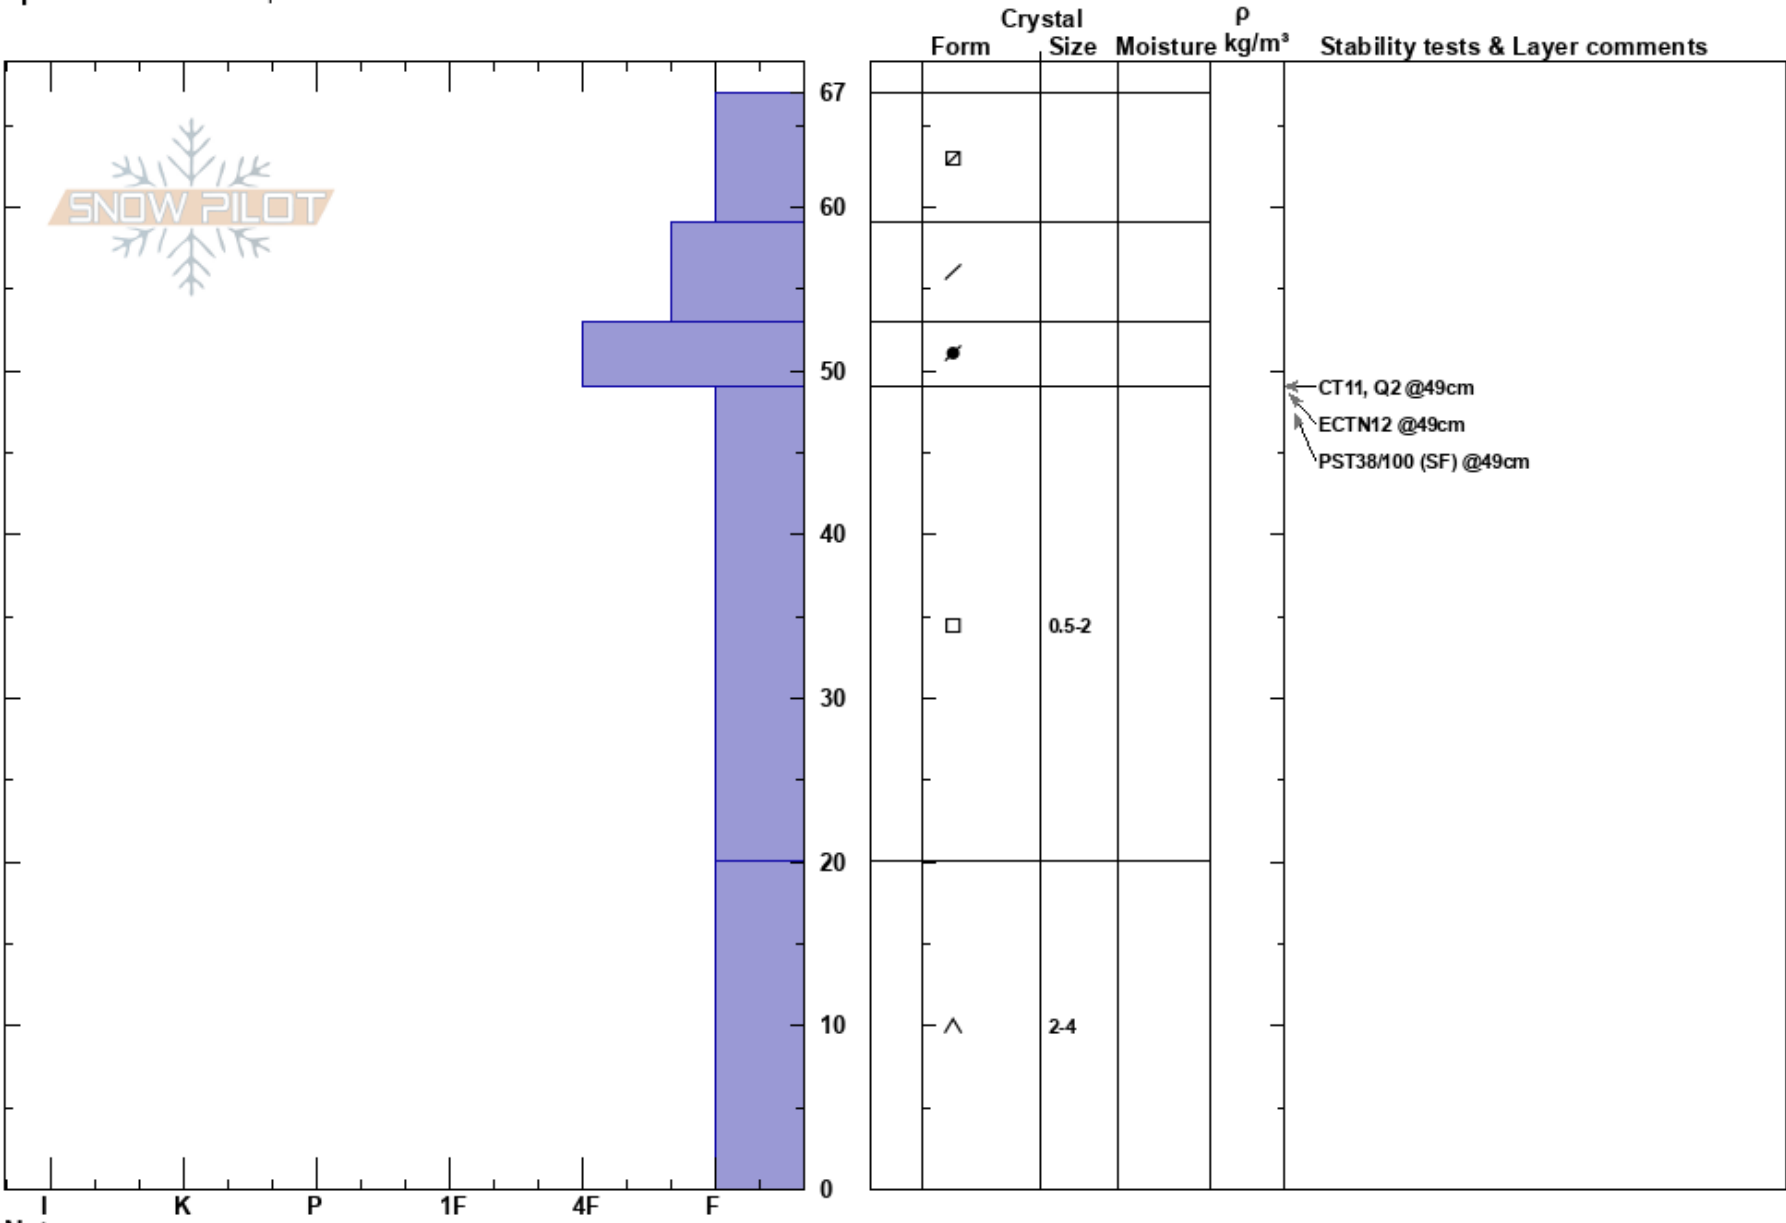

Bridger West Side  
 Bridger Range  
 MT  
 Elevation: 8200 ft  
 Aspect: 340°  
 Specifics: We skied slope

Eric Knoff  
 01/18/2017 - 1:00pm  
 Co-ord:  
 Slope Angle: 28°  
 Wind Loading:

Stability: Good HS:67  
 Air Temperature: -5°C PF: 67 20-0cm: Problematic layer  
 Sky Cover: CLR  
 Precipitation: NO  
 Wind: SW Calm