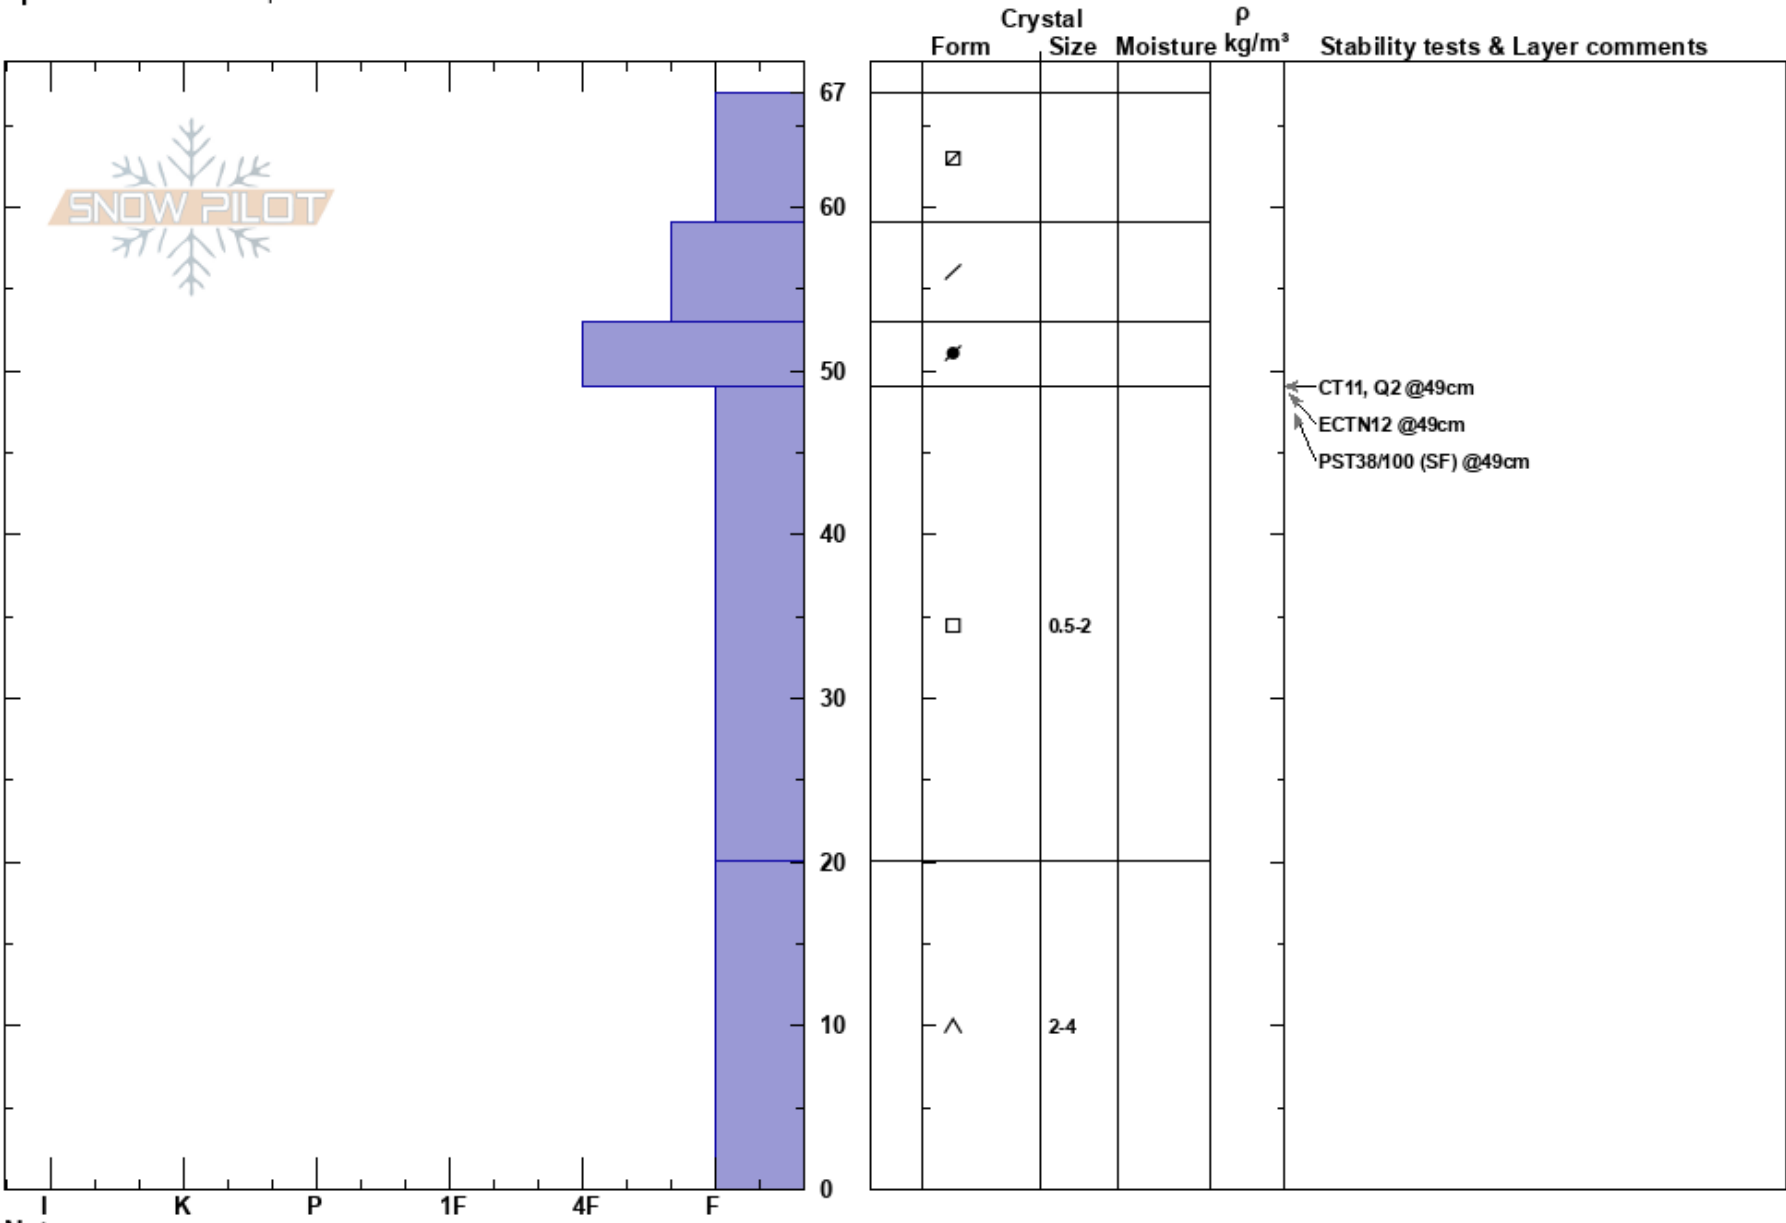

Bridger West Side
 Bridger Range
 MT
Elevation: 8200 ft
Aspect: 340°
Specifics: We skied slope

Eric Knoff
 01/18/2017 - 1:00pm
Co-ord:
Slope Angle: 28°
Wind Loading:

Stability: Good **HS:** 67
Air Temperature: -5°C **PF:** 67 **Layer Notes:** 20-0cm: Problematic layer
Sky Cover: CLR
Precipitation: NO
Wind: SW Calm