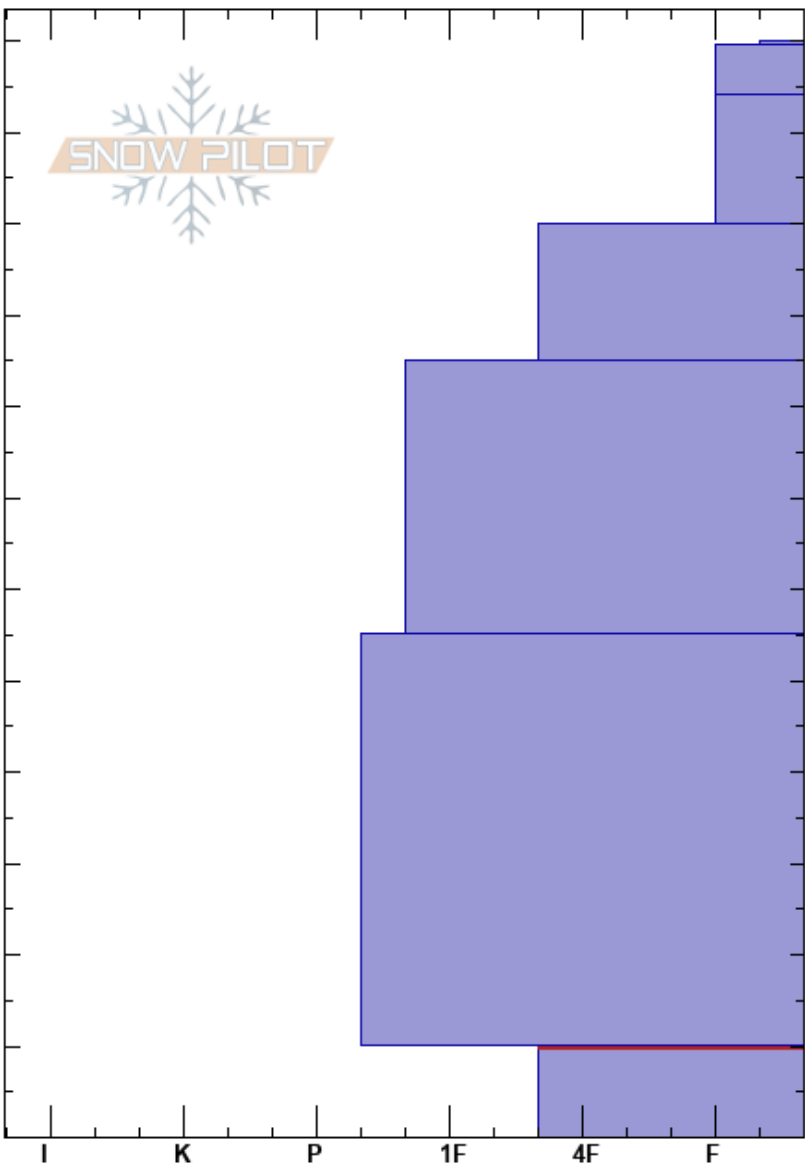

End of LH Ridge  
 Lionhead Range  
 MT  
 Elevation: 8976 ft  
 Aspect: 40°  
 Specifics:

Doug Chabot-Admin  
 01/18/2017 - 11:50am  
 Co-ord: 44.70735N, -111.30472W  
 Slope Angle: 25°  
 Wind Loading: previous

Stability: Good  
 Air Temperature: -5°C  
 Sky Cover: CLR  
 Precipitation: NO  
 Wind: SW Moderate

HS: 120  
 10-0cm: Problematic layer

Crystal Form	Crystal		$\rho$ kg/m <sup>3</sup>	Stability tests & Layer comments
	Size	Moisture		
∇	3			
◻				
				ECTN11 @100cm CT13, Q3 @100cm
∧	3			CT22, Q2 @10cm PST86/100 (End) @10cm ECTX