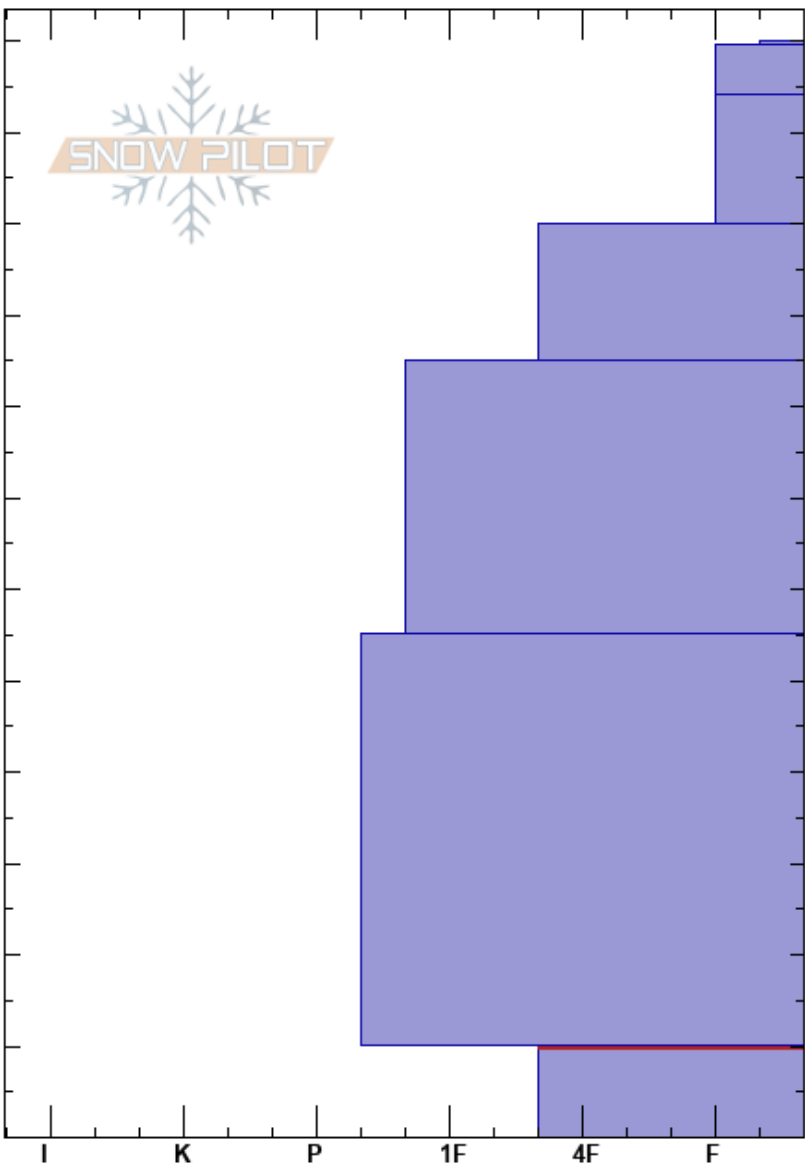

End of LH Ridge
 Lionhead Range
 MT
 Elevation: 8976 ft
 Aspect: 40°
 Specifics:

Doug Chabot-Admin
 01/18/2017 - 11:50am
 Co-ord: 44.70735N, -111.30472W
 Slope Angle: 25°
 Wind Loading: previous

Stability: Good
 Air Temperature: -5°C
 Sky Cover: CLR
 Precipitation: NO
 Wind: SW Moderate

HS: 120
 10-0cm: Problematic layer

Height (ft)	Crystal		Moisture	ρ kg/m ³	Stability tests & Layer comments
	Form	Size			
120	∨	3			
115	⊠				
100					← ECTN11 @100cm ← CT13, Q3 @100cm
50					
10	∧	3			← CT22, Q2 @10cm ← PST86/100 (End) @10cm ← ECTX