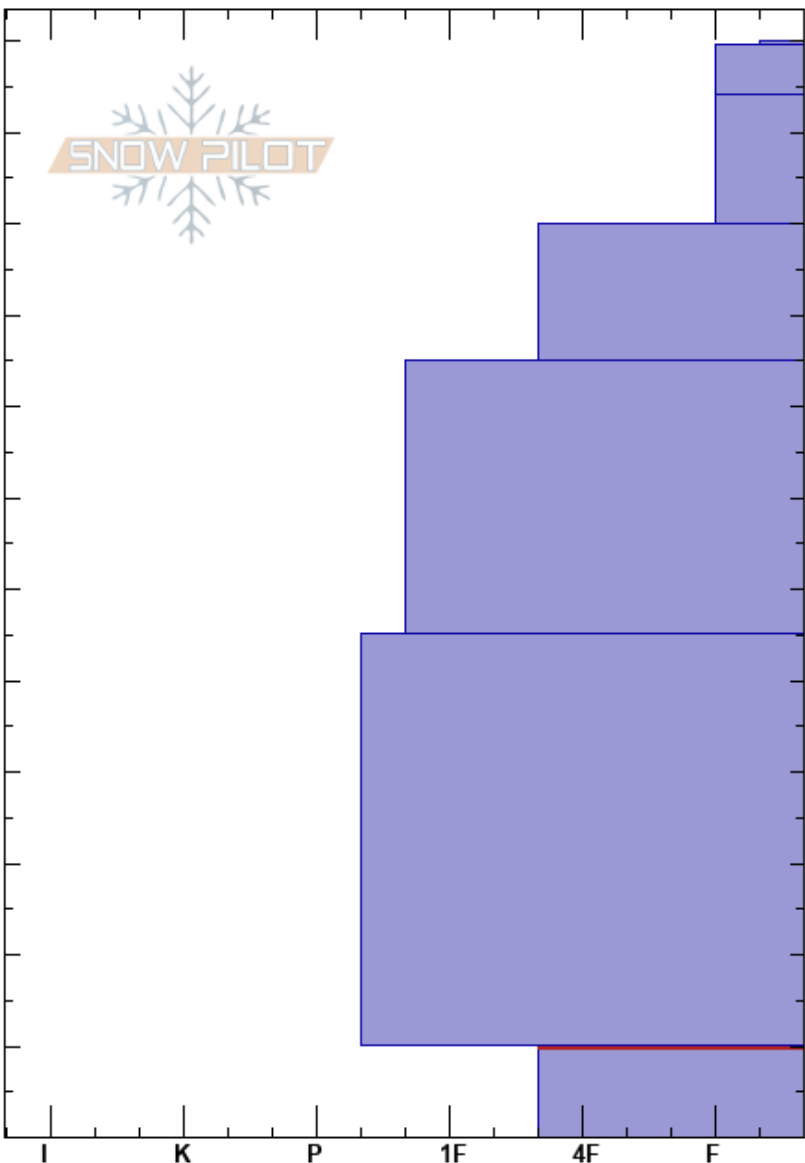

End of LH Ridge
 Lionhead Range
 MT
 Elevation: 8976 ft
 Aspect: 40°
 Specifics:

Doug Chabot-Admin
 01/18/2017 - 11:50am
 Co-ord: 44.70735N, -111.30472W
 Slope Angle: 25°
 Wind Loading: previous

Stability: Good
 Air Temperature: -5°C
 Sky Cover: CLR
 Precipitation: NO
 Wind: SW Moderate

HS: 120
 10-0cm: Problematic layer

Crystal Form	Crystal		Moisture	ρ kg/m ³	Stability tests & Layer comments
	Size				
∨	3				ECTN11 @100cm CT13, Q3 @100cm
⊠					
∧	3				CT22, Q2 @10cm PST86/100 (End) @10cm ECTX