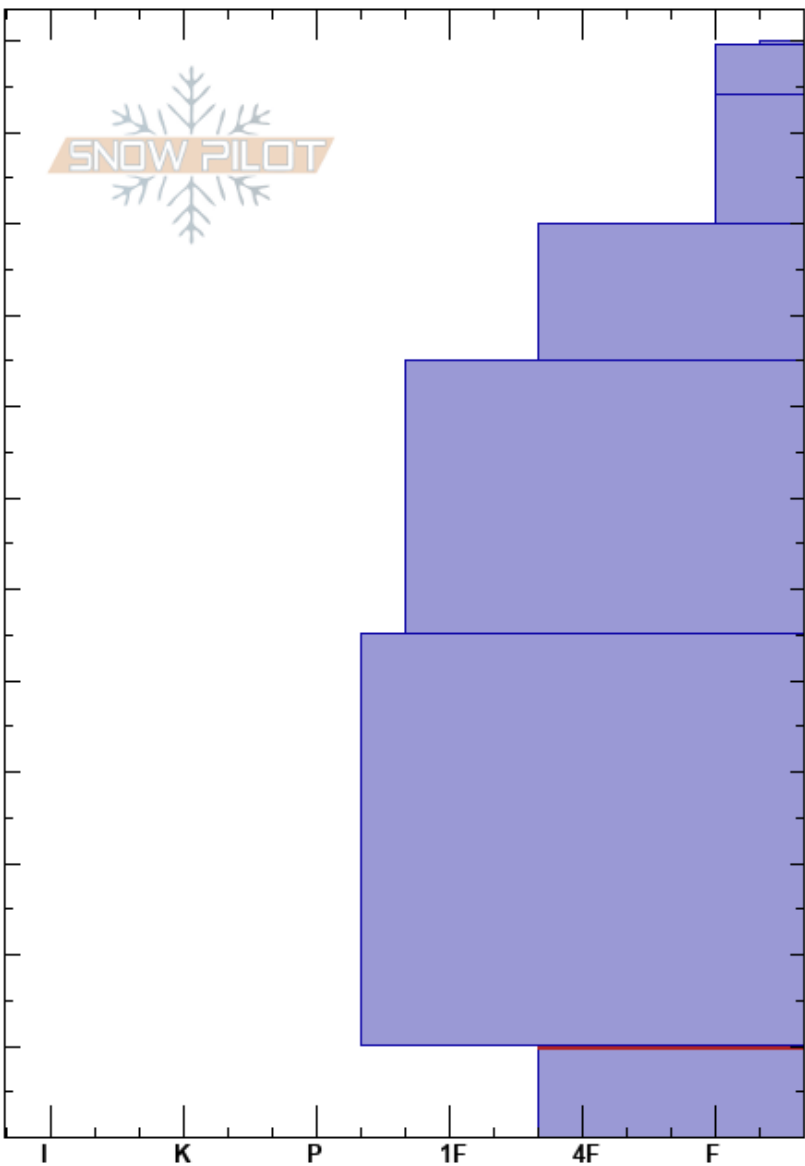

End of LH Ridge
 Lionhead Range
 MT
 Elevation: 8976 ft
 Aspect: 40°
 Specifics:

Doug Chabot-Admin
 01/18/2017 - 11:50am
 Co-ord: 44.70735N, -111.30472W
 Slope Angle: 25°
 Wind Loading: previous

Stability: Good
 Air Temperature: -5°C
 Sky Cover: CLR
 Precipitation: NO
 Wind: SW Moderate

HS: 120
 10-0cm: Problematic layer

Crystal Form	Crystal		ρ kg/m ³	Stability tests & Layer comments
	Size	Moisture		
∨	3			ECTN11 @100cm CT13, Q3 @100cm
⊠				
∧	3			CT22, Q2 @10cm PST86/100 (End) @10cm ECTX