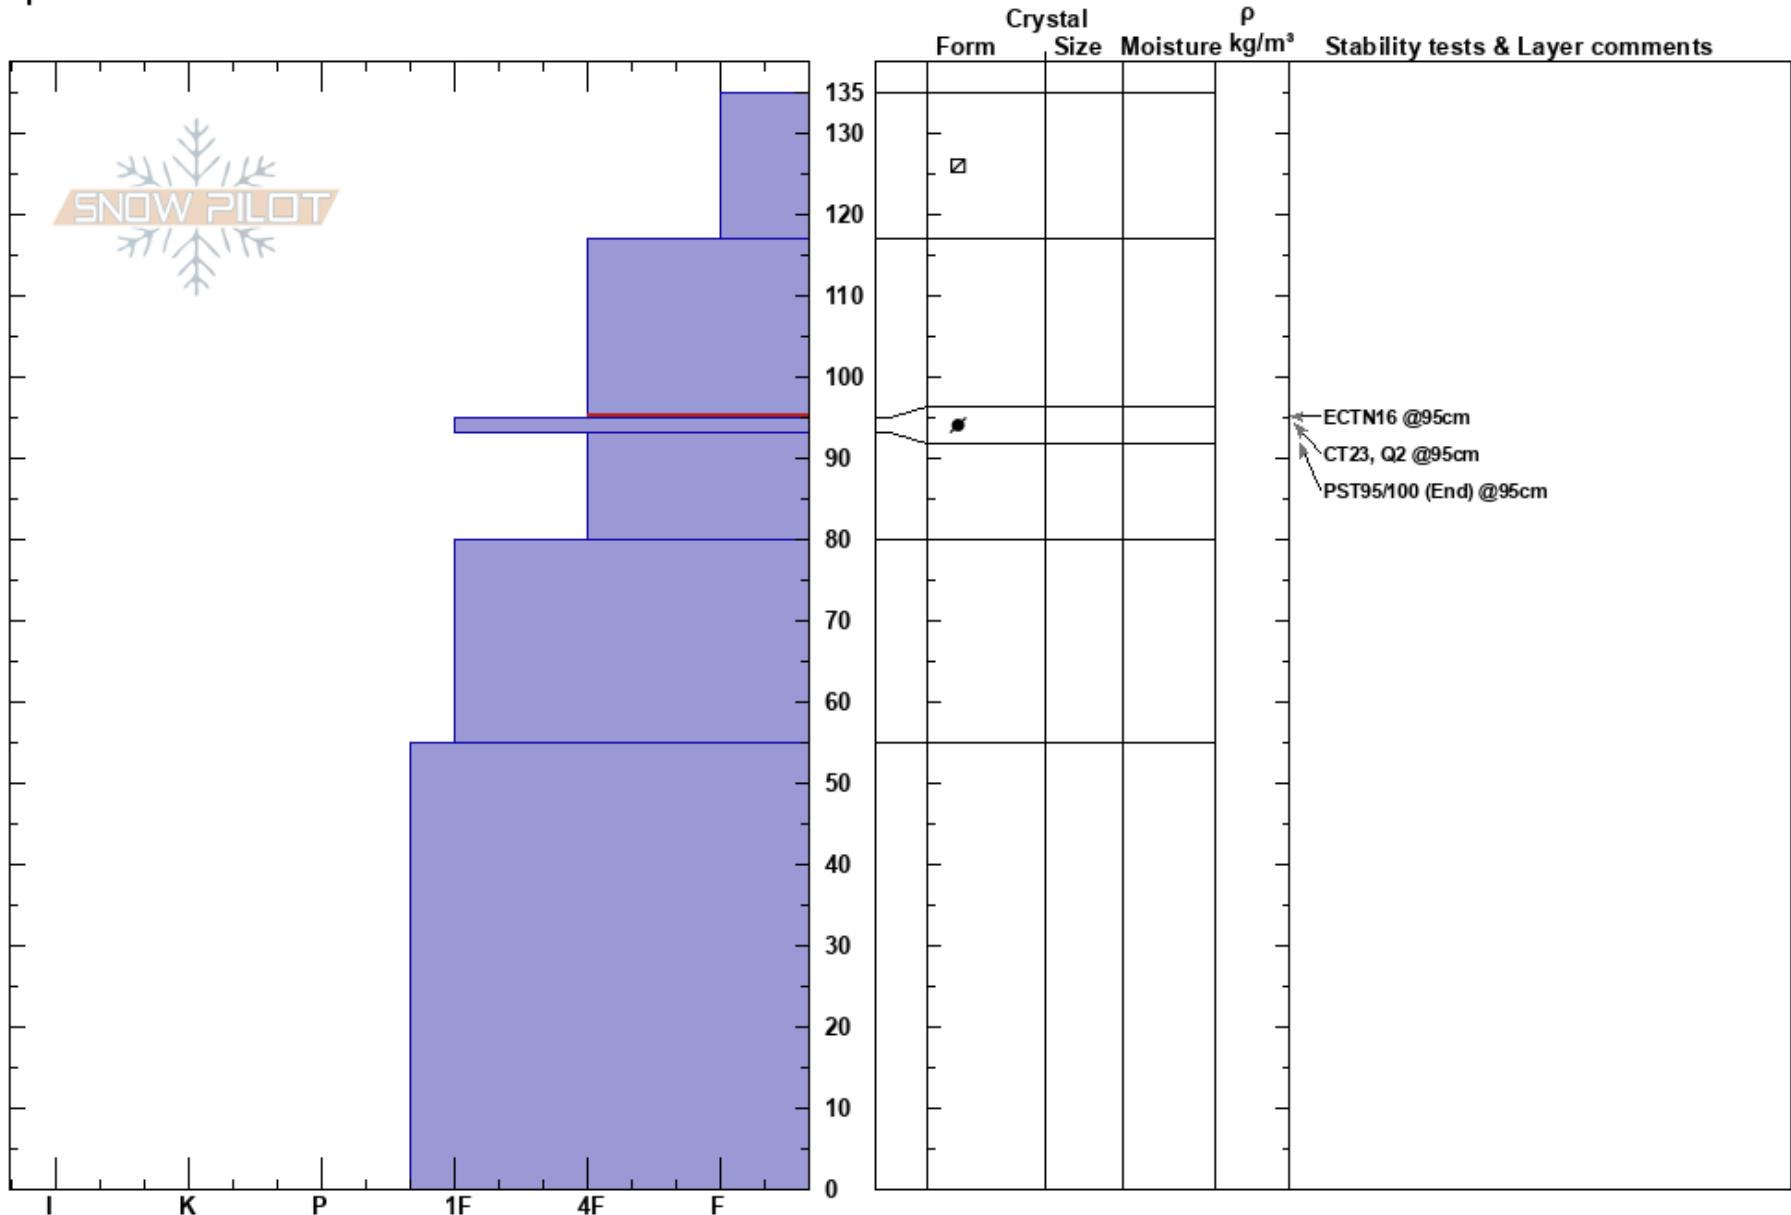

Marge
 Lionhead Range
 MT
 Elevation: 9380 ft
 Aspect: 80°
 Specifics:

Doug Chabot-Admin
 01/18/2017 - 11:22am
 Co-ord: 44.71613N, -111.31858W
 Slope Angle: 26°
 Wind Loading: previous

Stability: Good
 Air Temperature: -6°C
 Sky Cover: CLR
 Precipitation: NO
 Wind: SW Moderate

HS: 135
 Layer Notes:
 117-95cm: Problematic layer

Notes: This snowpit DID NOT have depth hoar at the ground, the only pit I have dug this season without it. I think the slope avalanched in December.