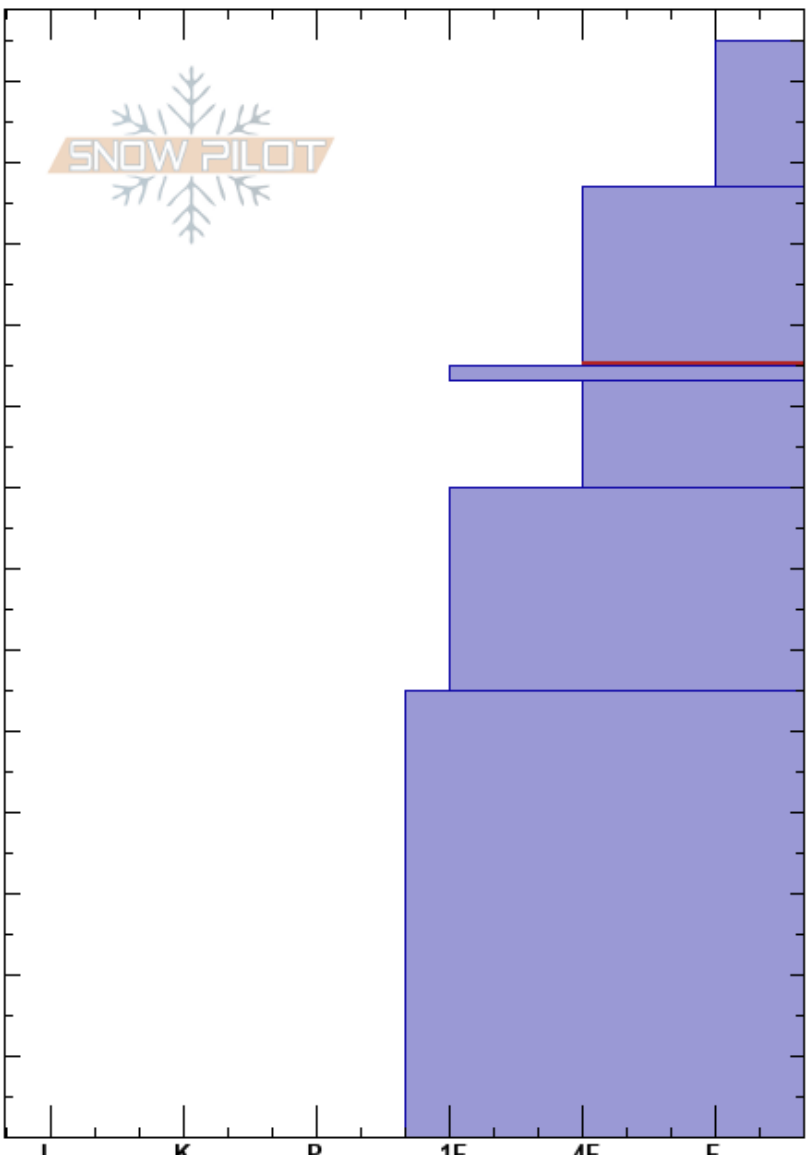

Marge
 Lionhead Range
 MT
Elevation: 9380 ft
Aspect: 80°
Specifics:
 Doug Chabot-Admin
 01/18/2017 - 11:22am
Co-ord: 44.71613N, -111.31858W
Slope Angle: 26°
Wind Loading: previous
Stability: Good
Air Temperature: -6°C
Sky Cover: CLR
Precipitation: NO
Wind: SW Moderate
HS: 135
Layer Notes:
 117-95cm: Problematic layer

Crystal Form		Crystal Size	Moisture	ρ kg/m ³	Stability tests & Layer comments
∅					

← ECTN16 @95cm
 ← CT23, Q2 @95cm
 ← PST95/100 (End) @95cm

Notes: This snowpit DID NOT have depth hoar at the ground, the only pit I have dug this season without it. I think the slope avalanched in December.