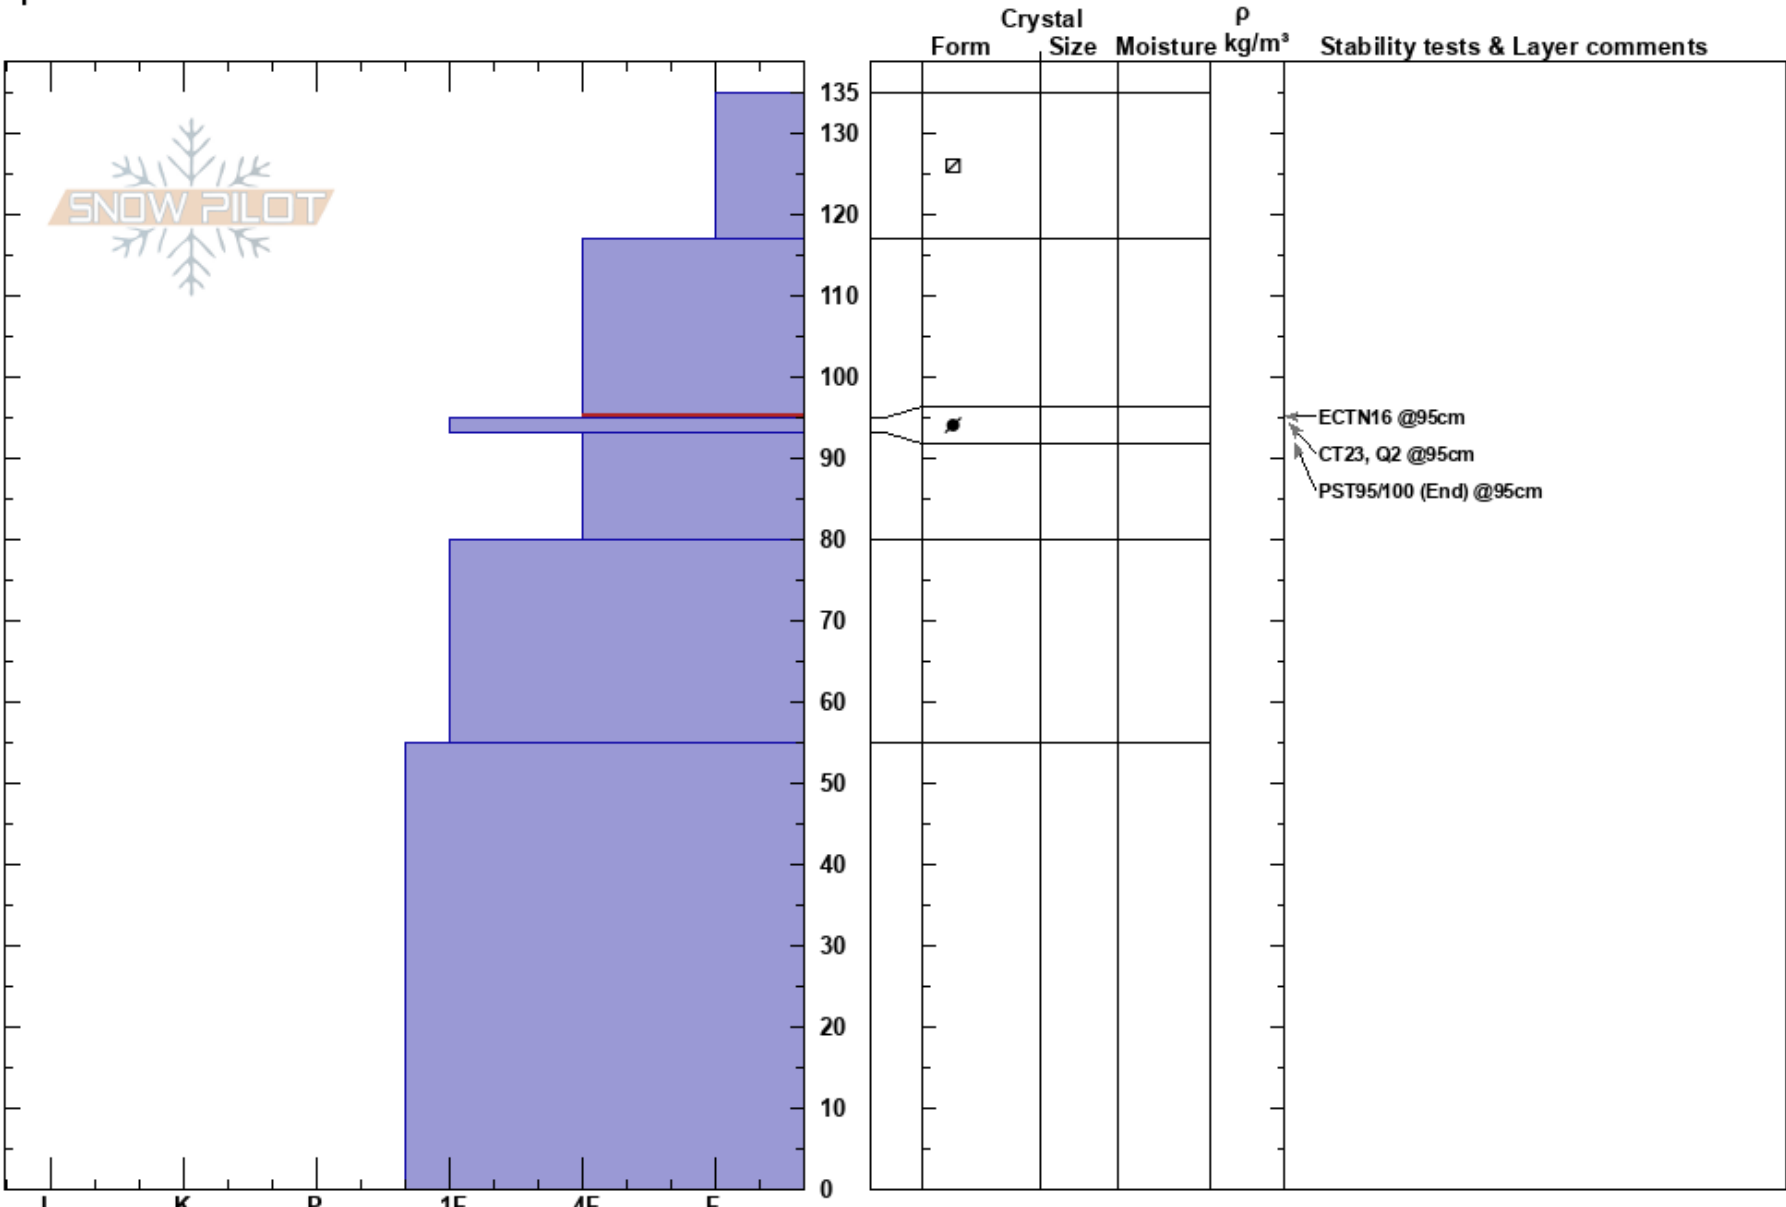

Marge
 Lionhead Range
 MT
 Elevation: 9380 ft
 Aspect: 80°
 Specifics:
 Doug Chabot-Admin
 01/18/2017 - 11:22am
 Co-ord: 44.71613N, -111.31858W
 Slope Angle: 26°
 Wind Loading: previous

HS: 135
Layer Notes:
 117-95cm: Problematic layer

Stability: Good
Air Temperature: -6°C
Sky Cover: CLR
Precipitation: NO
Wind: SW Moderate

Notes: This snowpit DID NOT have depth hoar at the ground, the only pit I have dug this season without it. I think the slope avalanched in December.