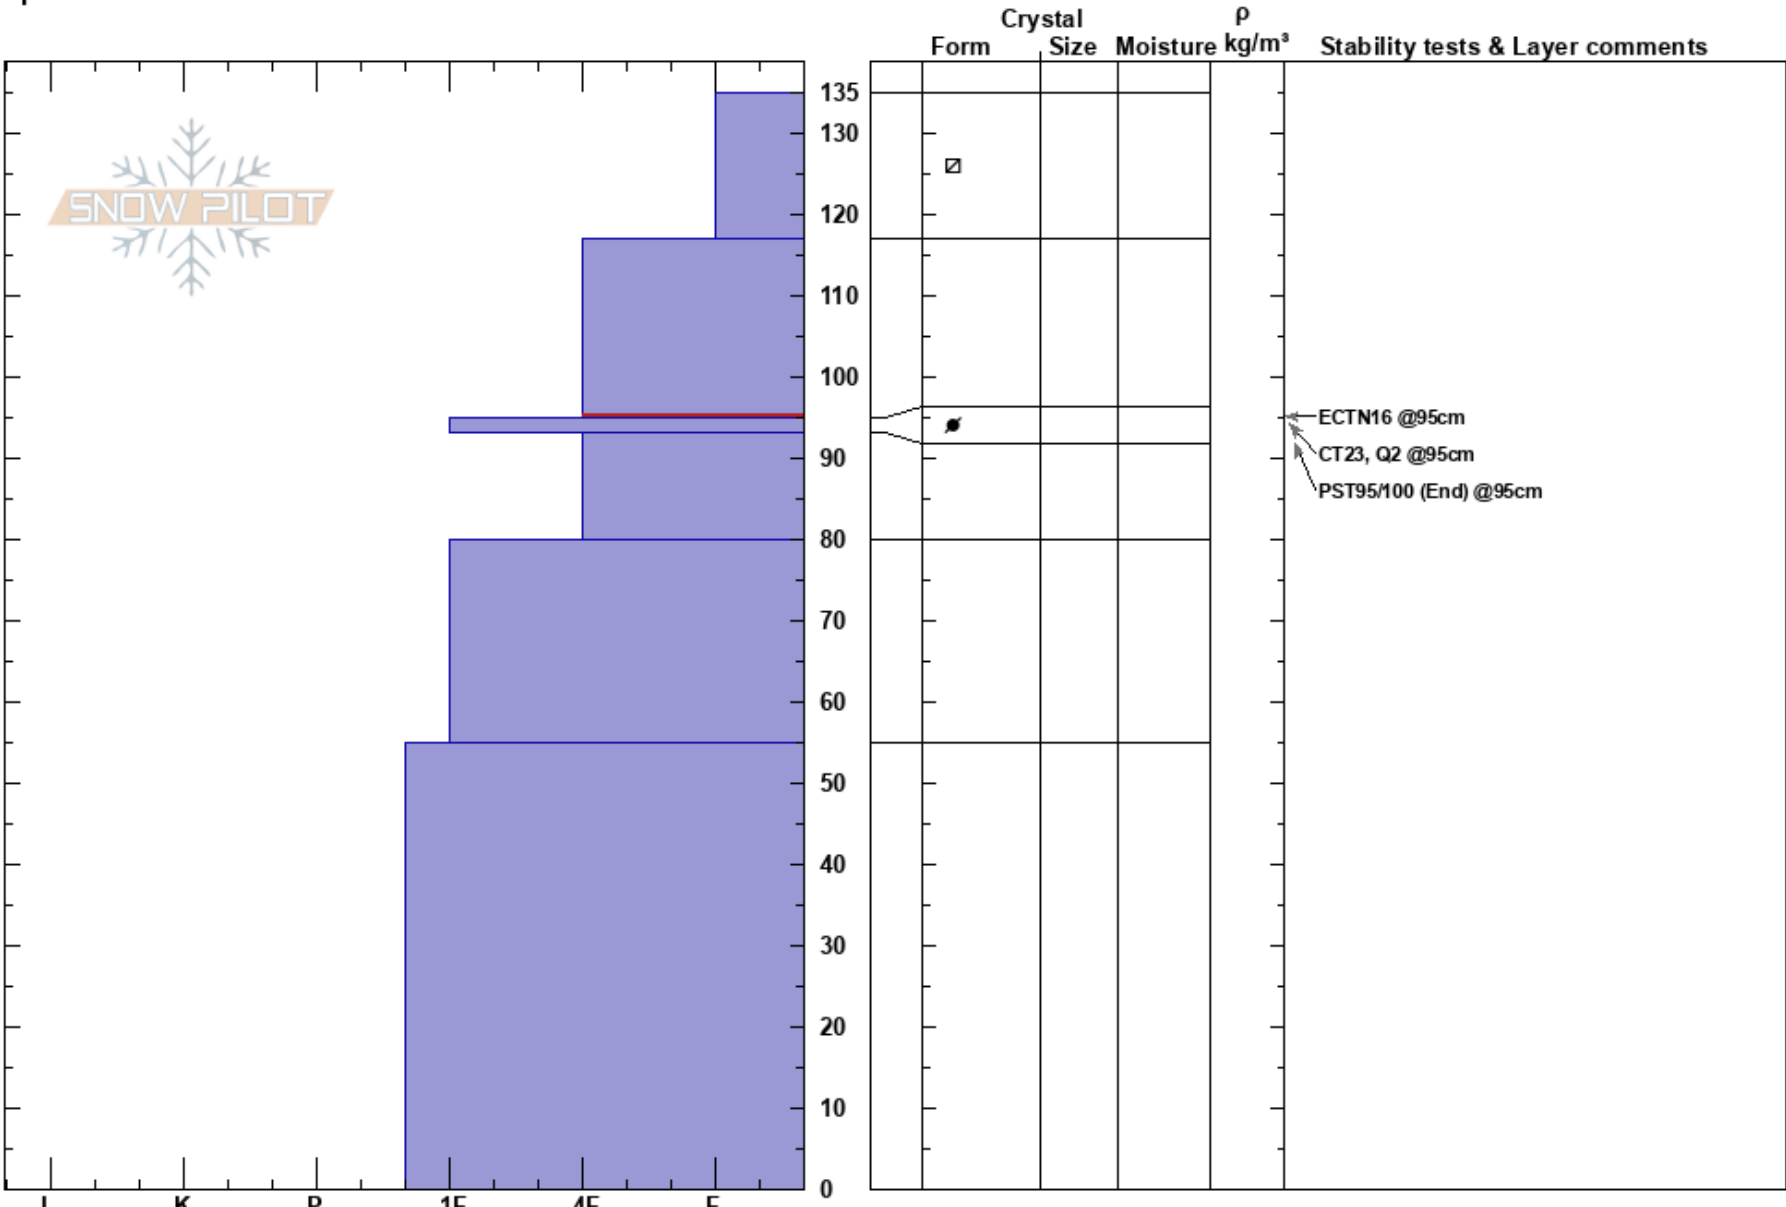

Marge  
 Lionhead Range  
 MT  
**Elevation:** 9380 ft  
**Aspect:** 80°  
**Specifics:**

Doug Chabot-Admin  
 01/18/2017 - 11:22am  
**Co-ord:** 44.71613N, -111.31858W  
**Slope Angle:** 26°  
**Wind Loading:** previous

**Stability:** Good  
**Air Temperature:** -6°C  
**Sky Cover:** CLR  
**Precipitation:** NO  
**Wind:** SW Moderate

**HS:** 135  
**Layer Notes:**  
 117-95cm: Problematic layer

**Notes:** This snowpit DID NOT have depth hoar at the ground, the only pit I have dug this season without it. I think the slope avalanched in December.