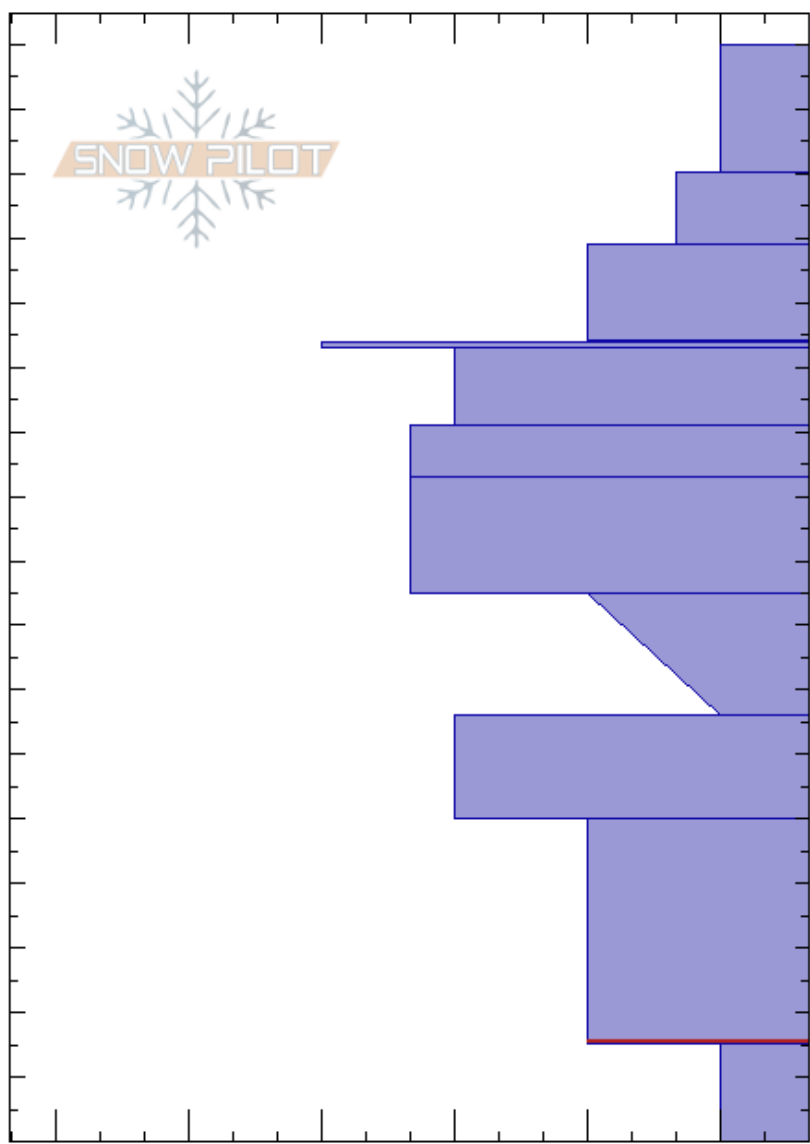

PF: 40

50-15cm: Problematic layer

MT

Co-ord: 47.03865N, -113.99484W

Sky Cover: OVC

Elevation: 7500 ft

Slope Angle: 35°

Precipitation: S2

Aspect: 20°

Wind Loading:

Wind: NW Calm

Specifics: Collapsing, localized; Instability rapidly rising

Crystal Form	Crystal Size	Moisture	$\rho$ kg/m <sup>3</sup>	Stability tests & Layer comments
+				
/				
/				
☐				
⊙				
•				
•				
☐				
☐				
☐	2-3			←ECTP21 @35cm Propagted 3 times
^	3-5			