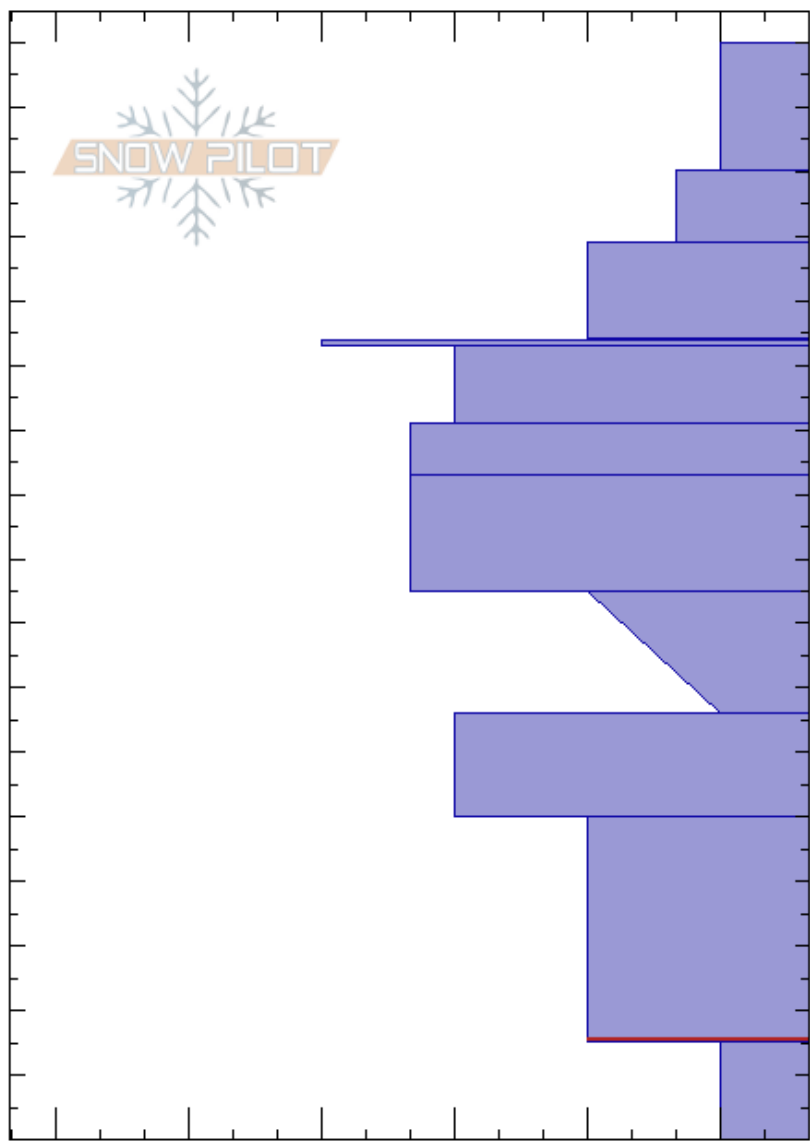

PF: 40

50-15cm: Problematic layer

MT

Co-ord: 47.03865N, -113.99484W

Sky Cover: OVC

Elevation: 7500 ft

Slope Angle: 35°

Precipitation: S2

Aspect: 20°

Wind Loading:

Wind: NW Calm

Specifics: Collapsing, localized; Instability rapidly rising

Crystal Form	Crystal Size	Moisture	ρ kg/m ³	Stability tests & Layer comments
+				
/				
/				
☐				
⊙				
⊙				
•				
•				
☐				
☐				
☐				
☐	2-3			←ECTP21 @35cm Propagted 3 times
^	3-5			