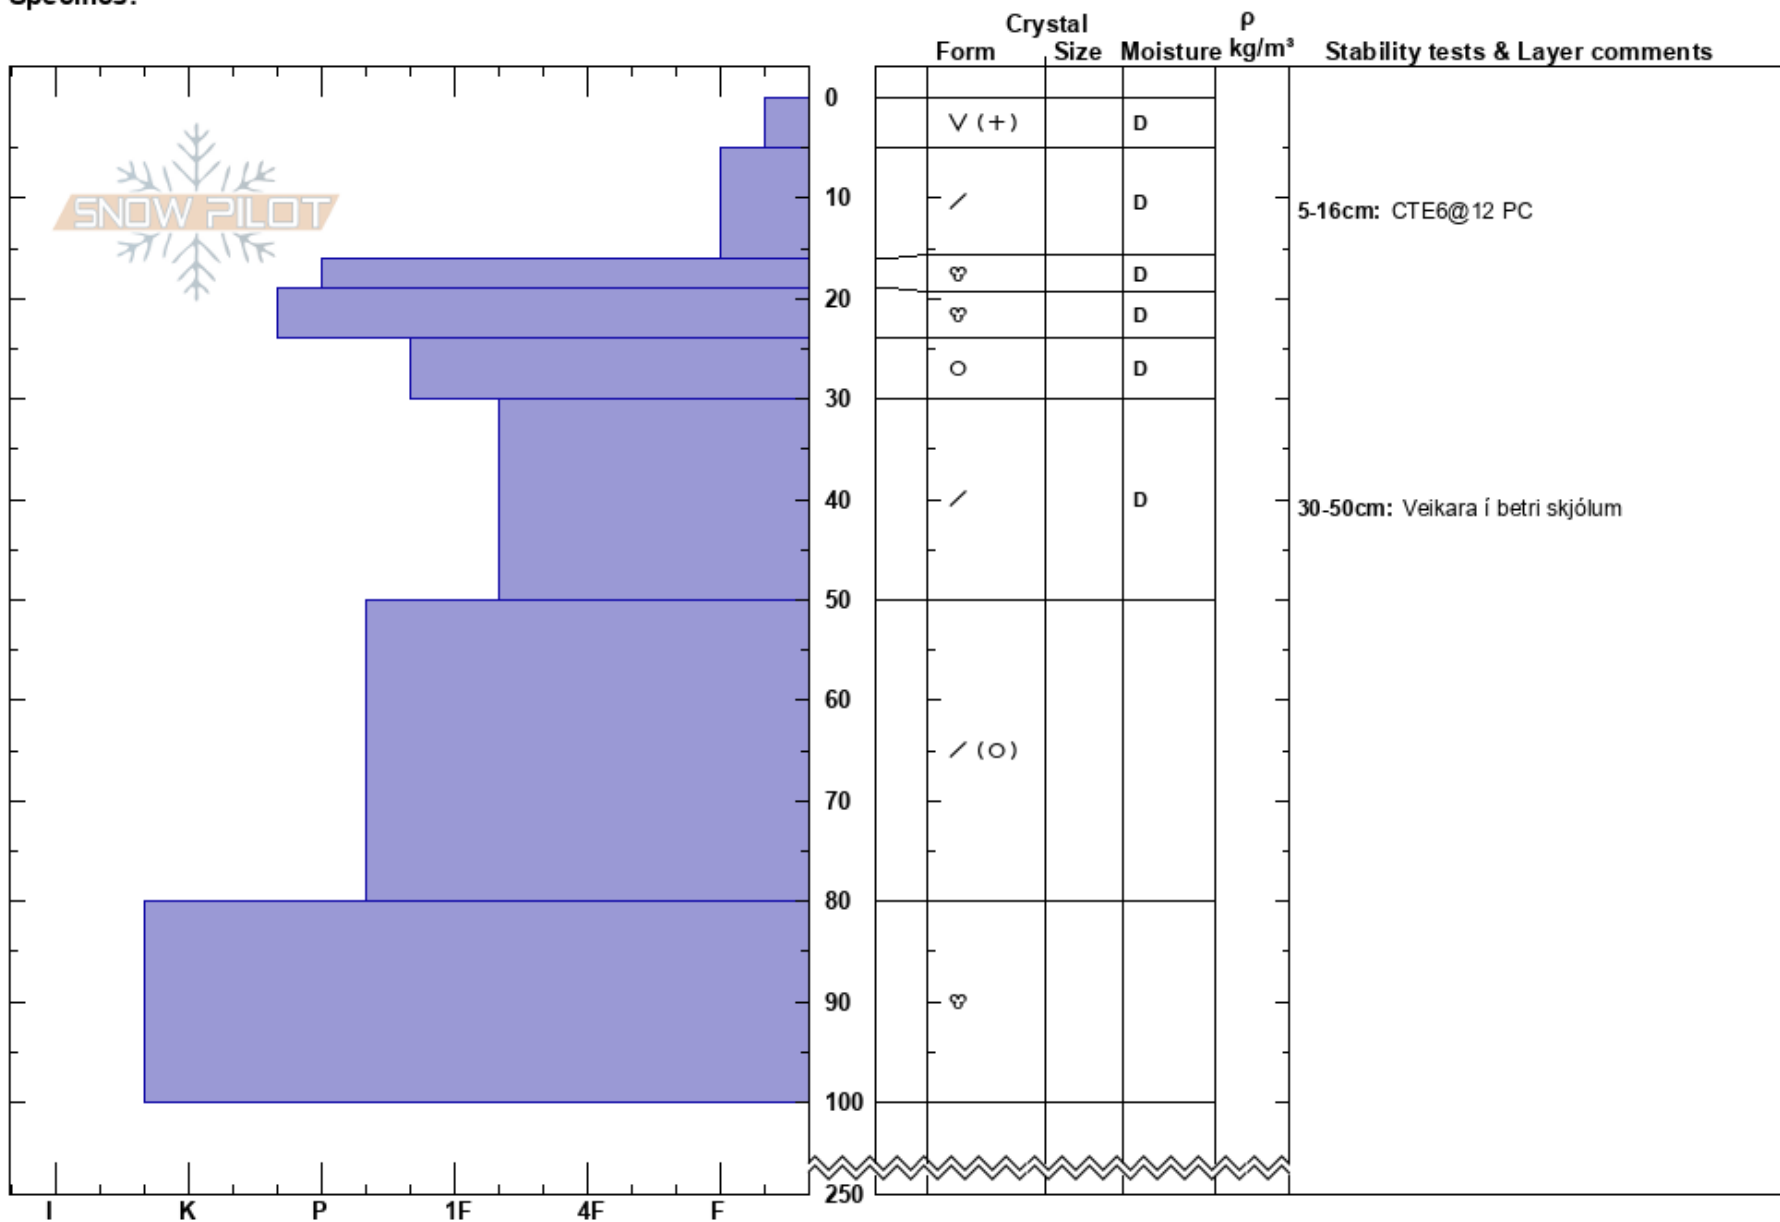

Kleifaheidi 23-01-1
 Sunnanverðir Vestfirði
 Iceland
Elevation: 420 m
Aspect: 220°
Specifics:

Þróstur Reynisson
 23/01/2019 - 04:00
Co-ord: 65.51901N, -23.71615W
Slope Angle: 35°
Wind Loading: no

Stability:
Air Temperature: -5°C
Sky Cover: CLR
Precipitation: NO
Wind: NE Light Breeze

HS:250
Layer Notes:
 5-16cm: CTE6@12 PC
 5-16cm: Problematic layer
 30-50cm: Veikara í betri skjólum

Notes: Stöðugleiki þökkalegur en gæti breyst.