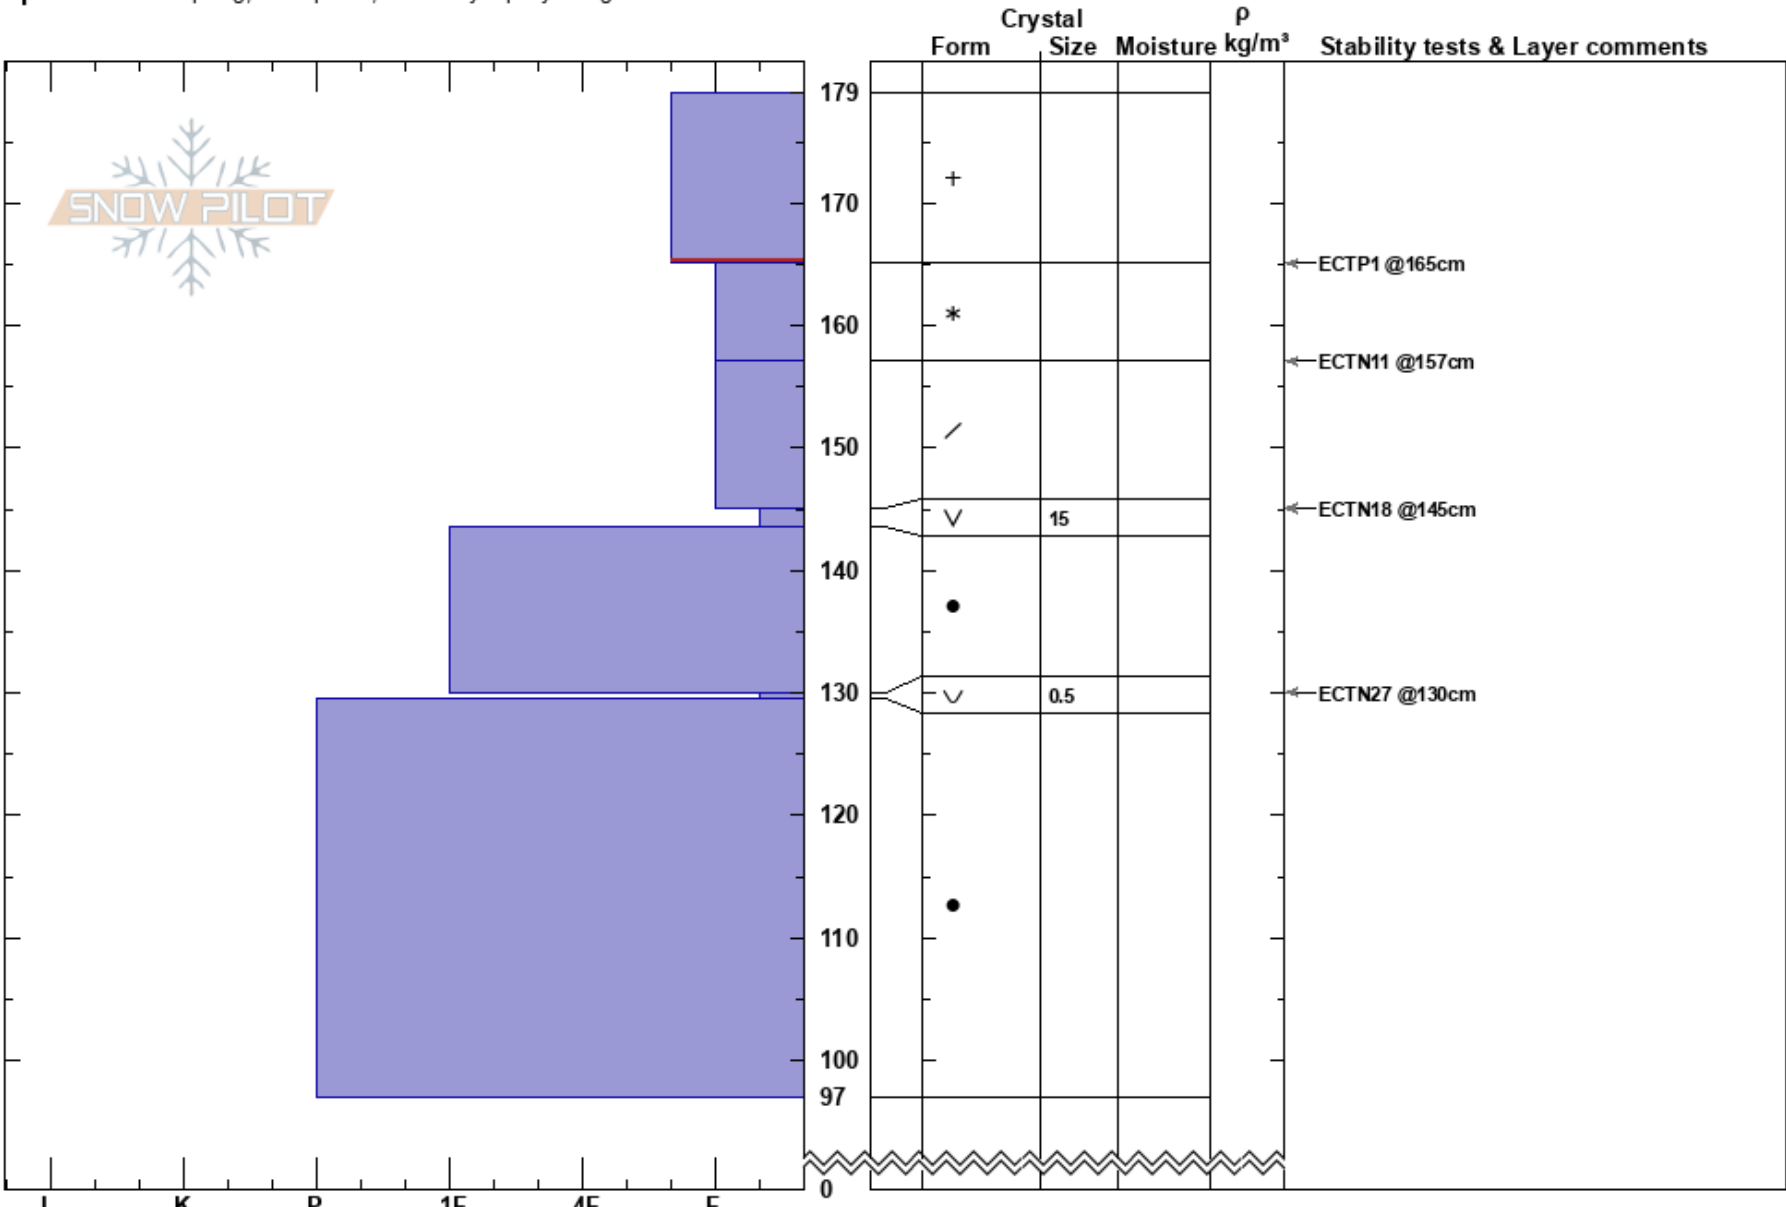

Lolo Pass  
 Bitterroot  
 MT  
 Elevation: 5700 ft  
 Aspect: 296°  
 Specifics: Collapsing, widespread; Instability rapidly rising

Logan King  
 01/23/2019 - 1:15pm  
 Co-ord: 46.62817N, -114.58166W  
 Slope Angle: 24°  
 Wind Loading: no

Stability: Poor  
 Air Temperature: 0°C  
 Sky Cover: OVC  
 Precipitation: S1  
 Wind: SW Moderate

HS: 179  
 PS: 25 179-165cm: Problematic layer

Notes: