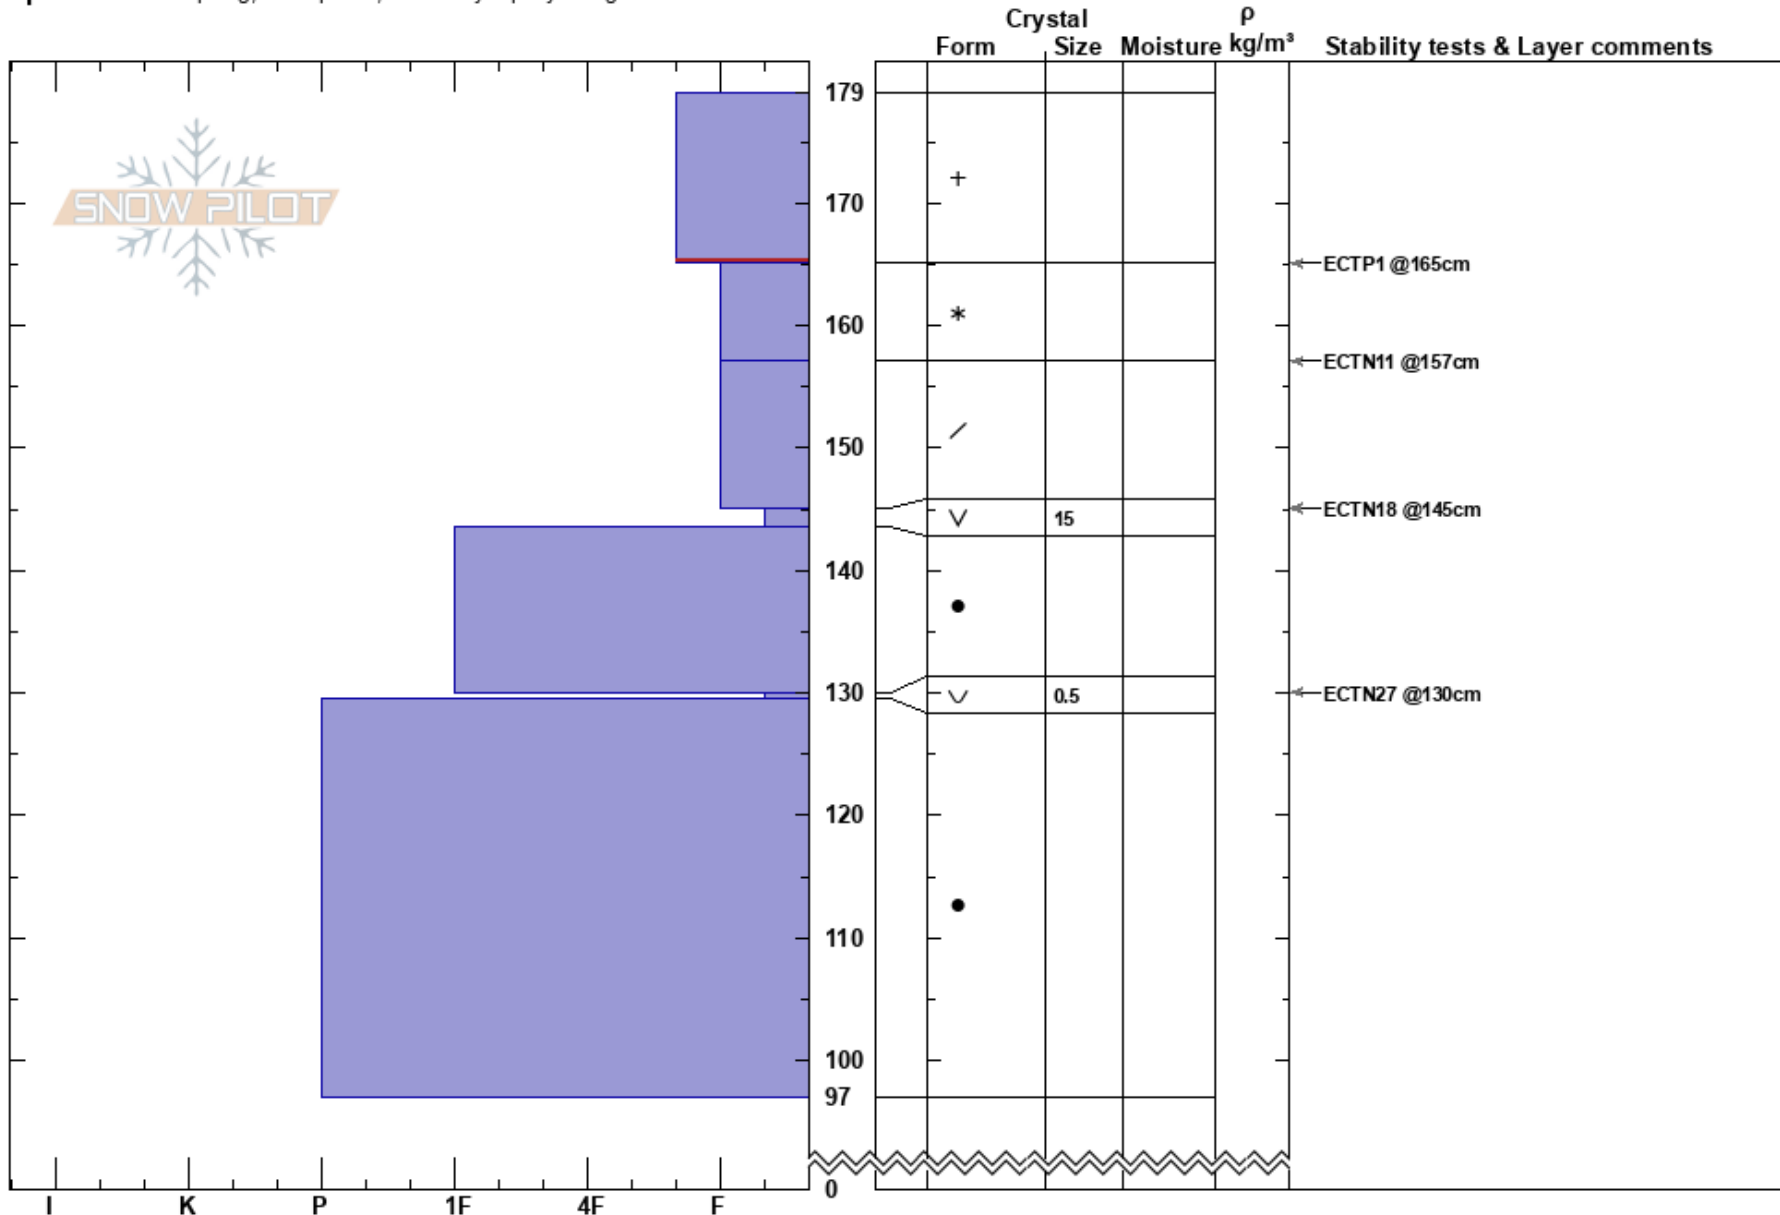

Lolo Pass
 Bitterroot
 MT
 Elevation: 5700 ft
 Aspect: 296°
 Specifics: Collapsing, widespread; Instability rapidly rising

Logan King
 01/23/2019 - 1:15pm
 Co-ord: 46.62817N, -114.58166W
 Slope Angle: 24°
 Wind Loading: no

Stability: Poor
 Air Temperature: 0°C
 Sky Cover: OVC
 Precipitation: S1
 Wind: SW Moderate

HS: 179
 PS: 25 179-165cm: Problematic layer

Notes: