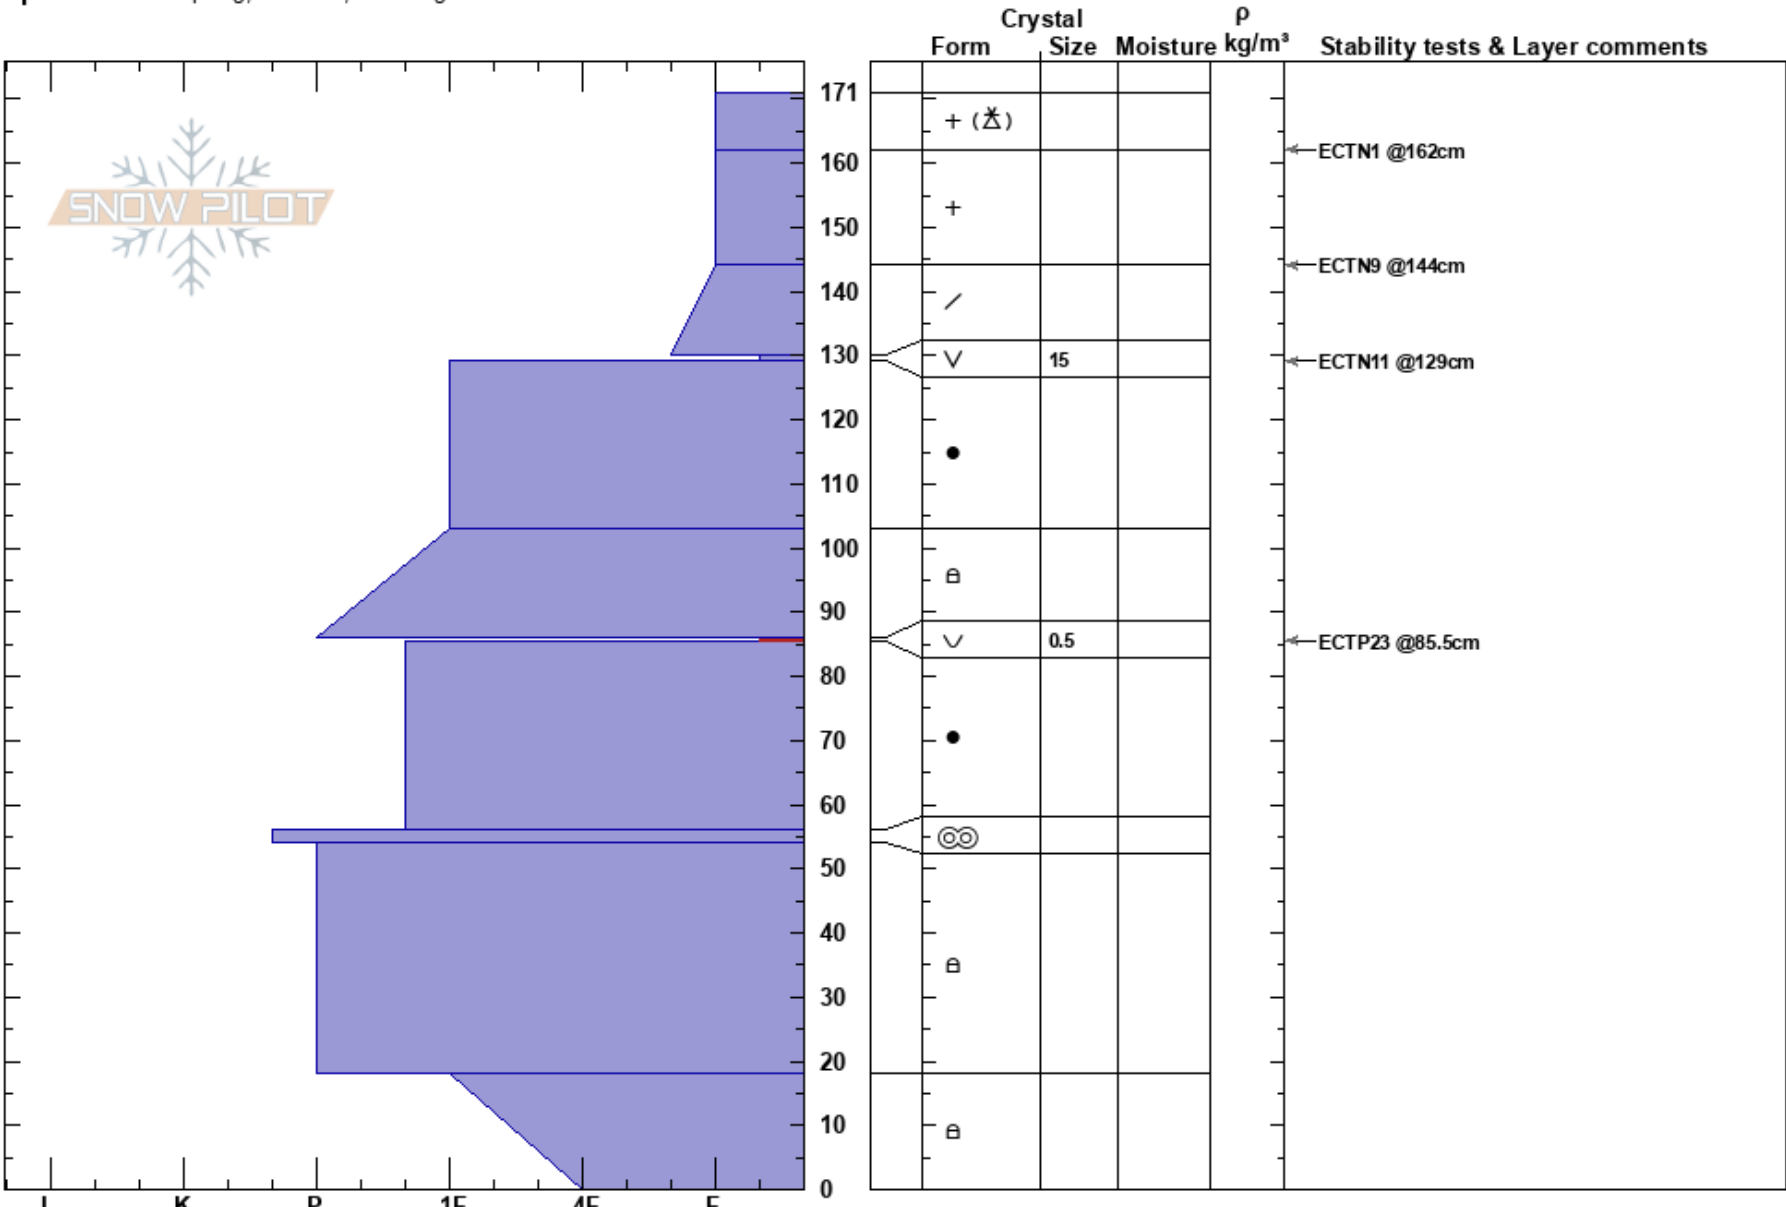

Lolo Hwy Shots
 Bitterroot
 MT
 Elevation: 5550 ft
 Aspect: 302°
 Specifics: Collapsing, localized; Cracking

Logan King
 01/23/2019 - 11:15am
 Co-ord: 46.62640N, -114.58290W
 Slope Angle: 22°
 Wind Loading: no

Stability: Fair
 Air Temperature: -1°C
 Sky Cover: OVC
 Precipitation: S2
 Wind: S Moderate

HS: 171
 PS: 20 86-85.5cm: Problematic layer

Layer Notes:

Notes: Easy hand shears later in the day, whumphing increased in the afternoon as the falling snow was warmer and wetter.