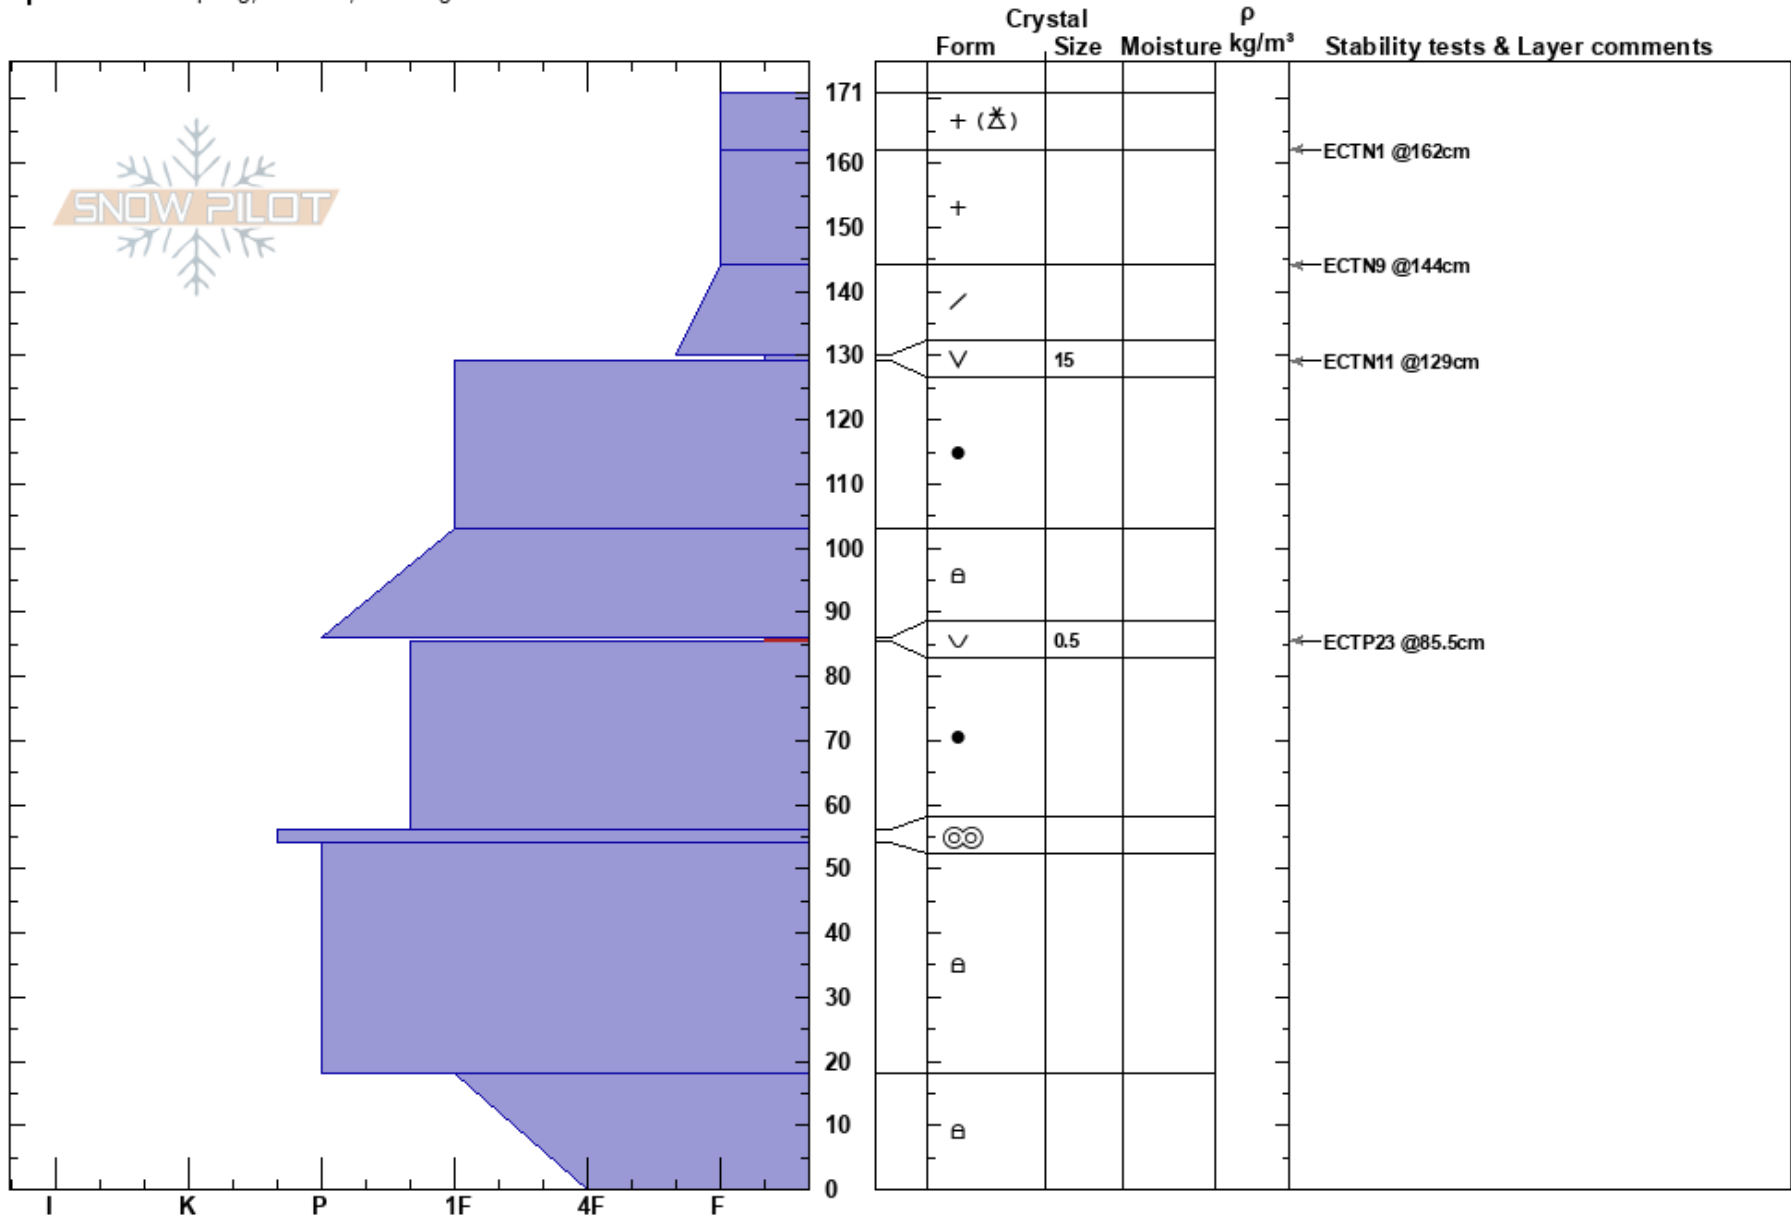

Lolo Hwy Shots  
 Bitterroot  
 MT  
 Elevation: 5550 ft  
 Aspect: 302°  
 Specifics: Collapsing, localized; Cracking

Logan King  
 01/23/2019 - 11:15am  
 Co-ord: 46.62640N, -114.58290W  
 Slope Angle: 22°  
 Wind Loading: no

Stability: Fair  
 Air Temperature: -1°C  
 Sky Cover: OVC  
 Precipitation: S2  
 Wind: S Moderate

HS: 171  
 PS: 20 86-85.5cm: Problematic layer  
 Layer Notes:

**Notes:** Easy hand shears later in the day, whumphing increased in the afternoon as the falling snow was warmer and wetter.