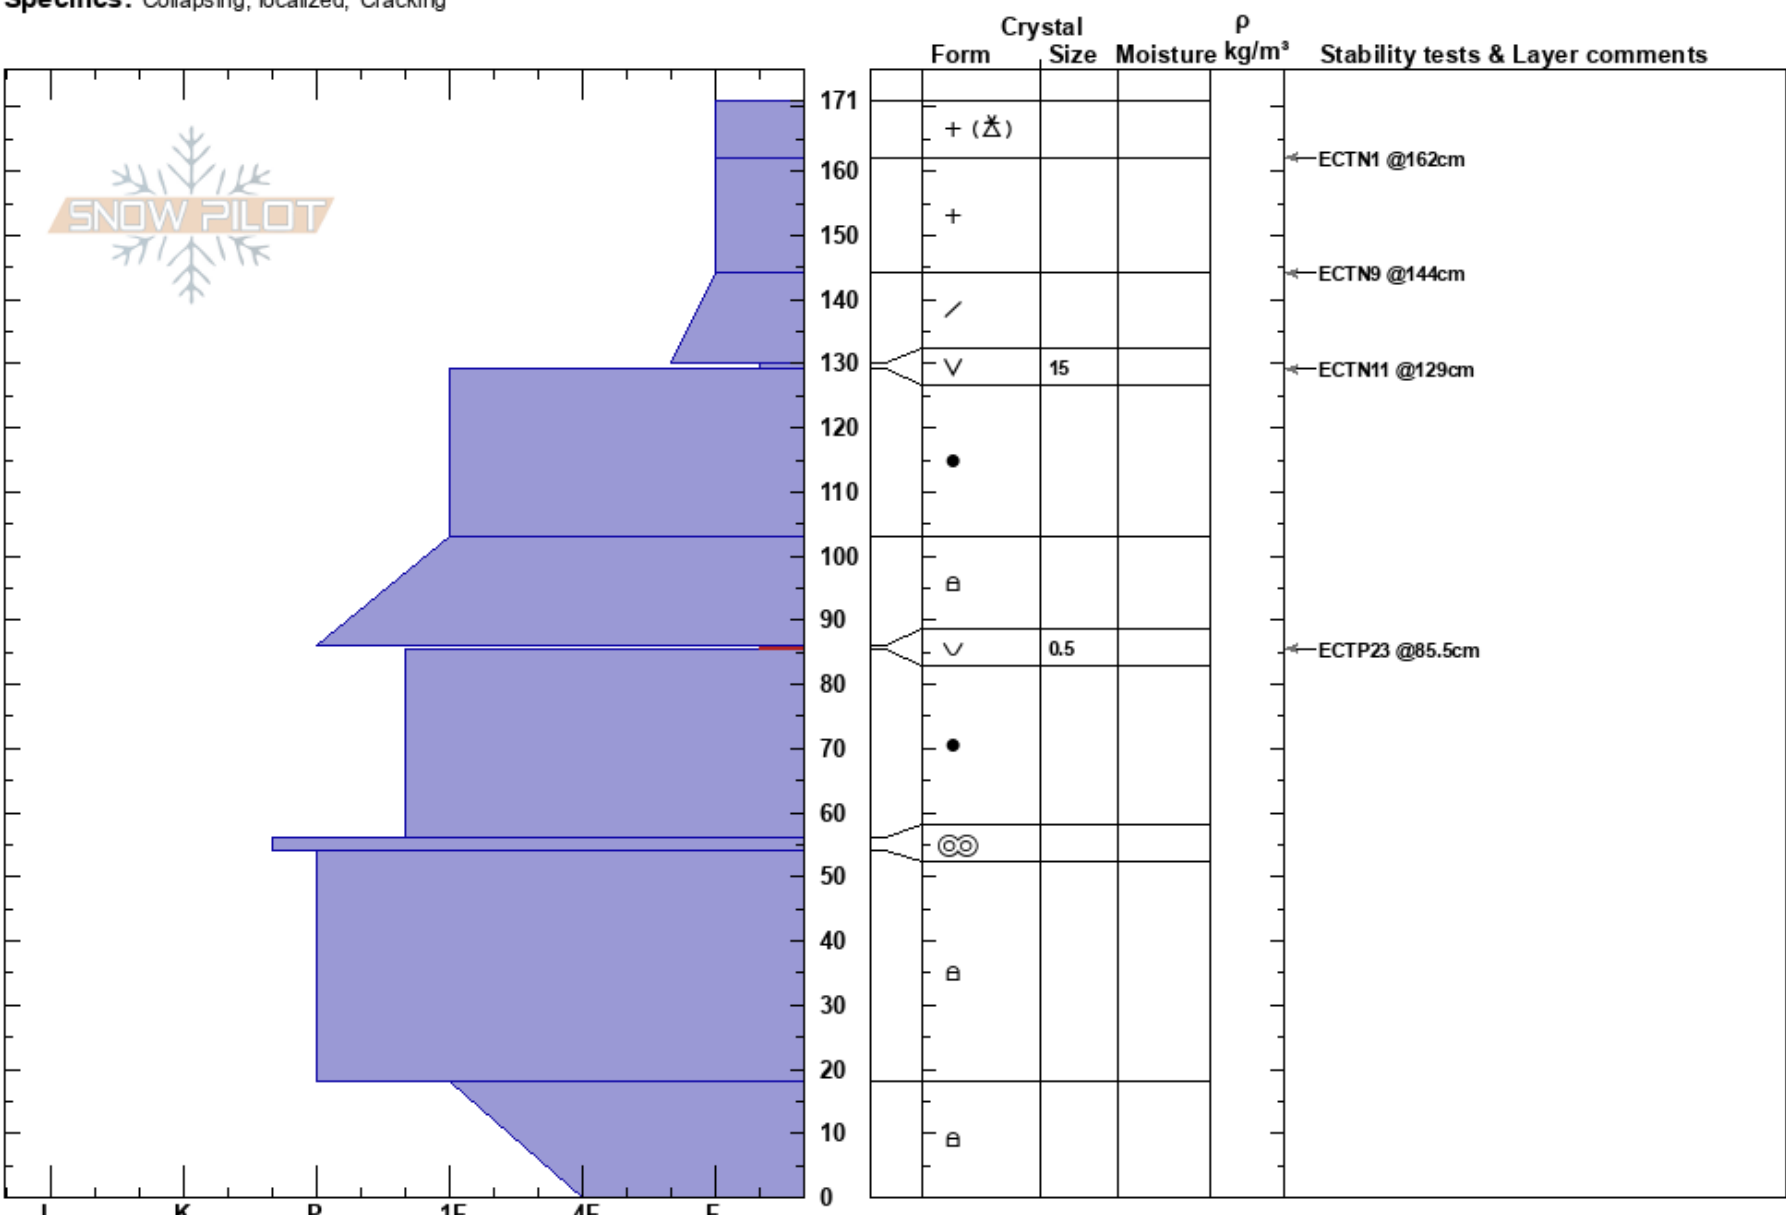

Lolo Hwy Shots
 Bitterroot
 MT
 Elevation: 5550 ft
 Aspect: 302°
 Specifics: Collapsing, localized; Cracking

Logan King
 01/23/2019 - 11:15am
 Co-ord: 46.62640N, -114.58290W
 Slope Angle: 22°
 Wind Loading: no

Stability: Fair
 Air Temperature: -1°C
 Sky Cover: OVC
 Precipitation: S2
 Wind: S Moderate

HS: 171

PS: 20 86-85.5cm: Problematic layer

Layer Notes:

Notes: Easy hand shears later in the day, whumphing increased in the afternoon as the falling snow was warmer and wetter.