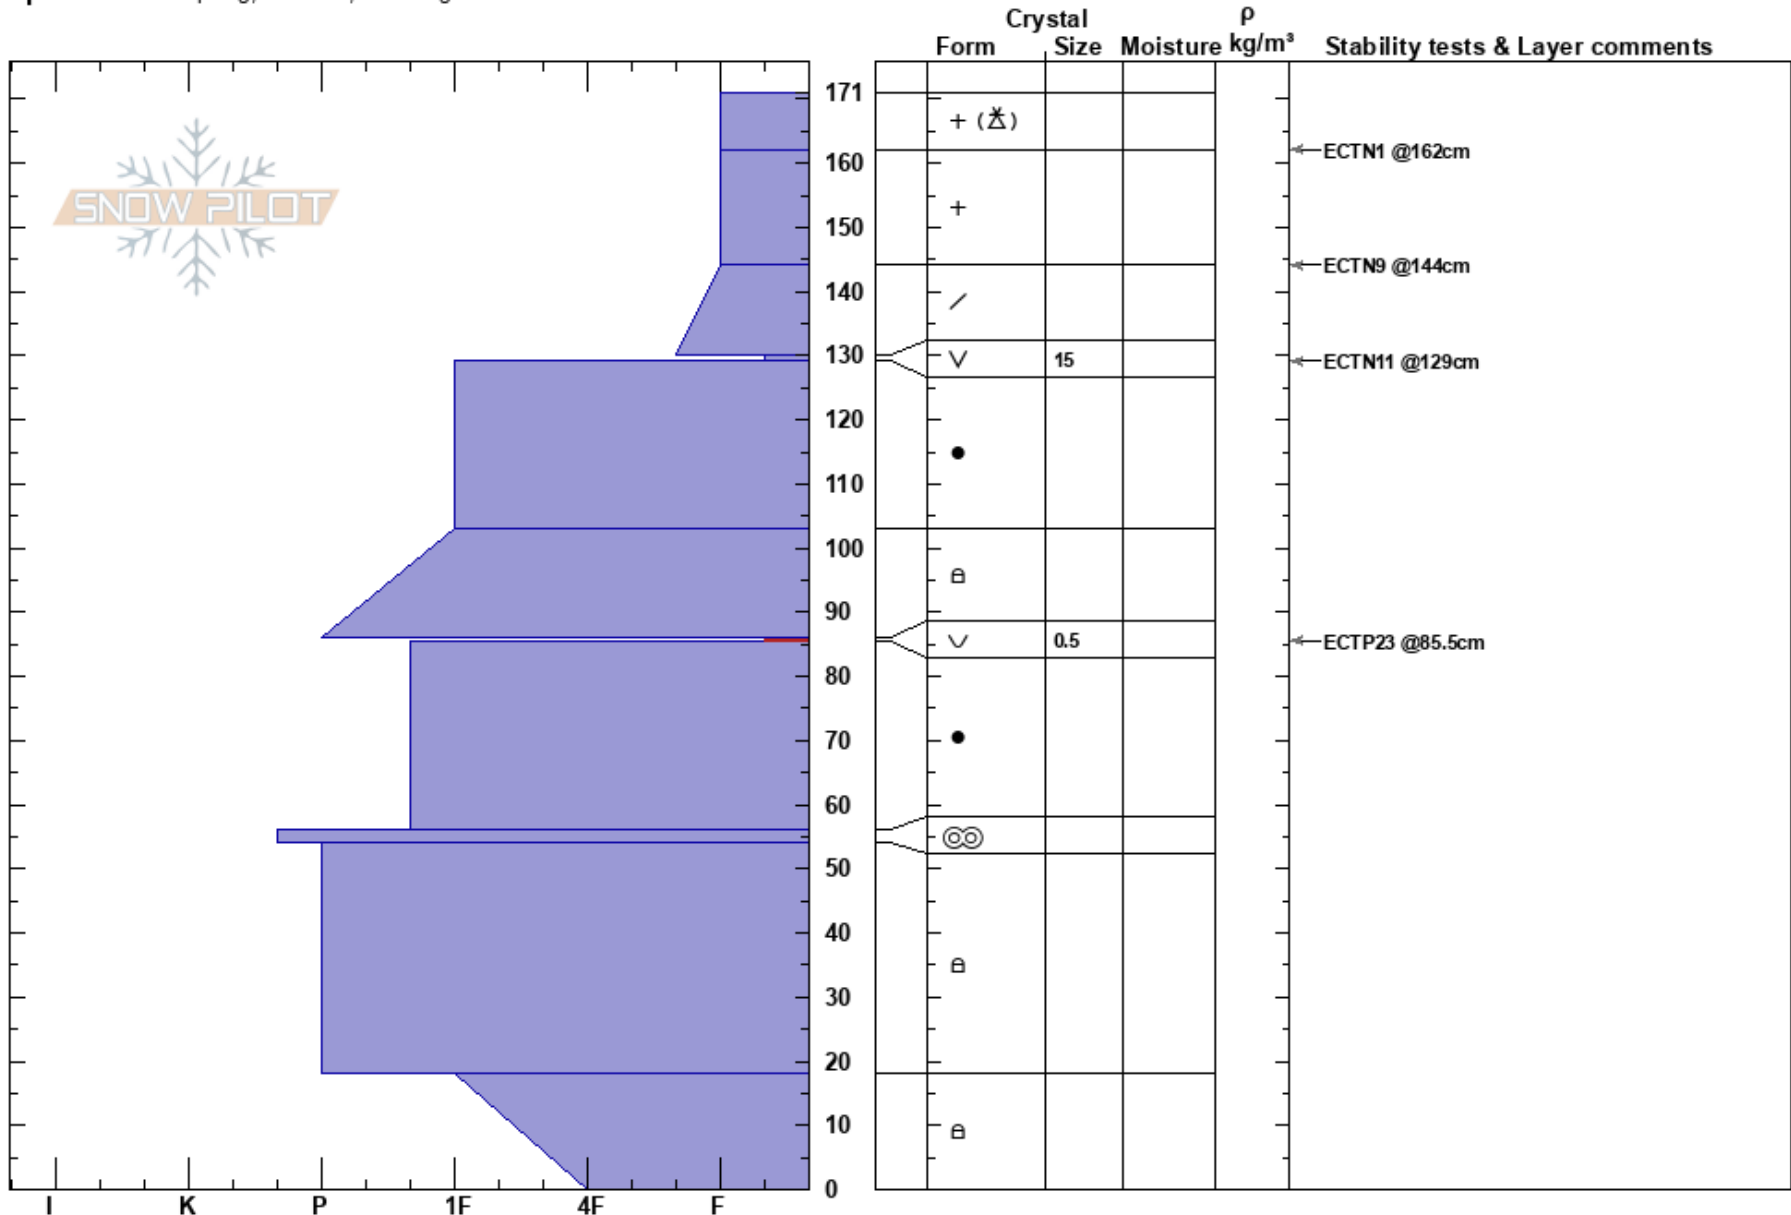

Lolo Hwy Shots
 Bitterroot
 MT
 Elevation: 5550 ft
 Aspect: 302°
 Specifics: Collapsing, localized; Cracking

Logan King
 01/23/2019 - 11:15am
 Co-ord: 46.62640N, -114.58290W
 Slope Angle: 22°
 Wind Loading: no

Stability: Fair
 Air Temperature: -1°C
 Sky Cover: OVC
 Precipitation: S2
 Wind: S Moderate

HS: 171
 PS: 20 86-85.5cm: Problematic layer
 Layer Notes:

Notes: Easy hand shears later in the day, whumphing increased in the afternoon as the falling snow was warmer and wetter.