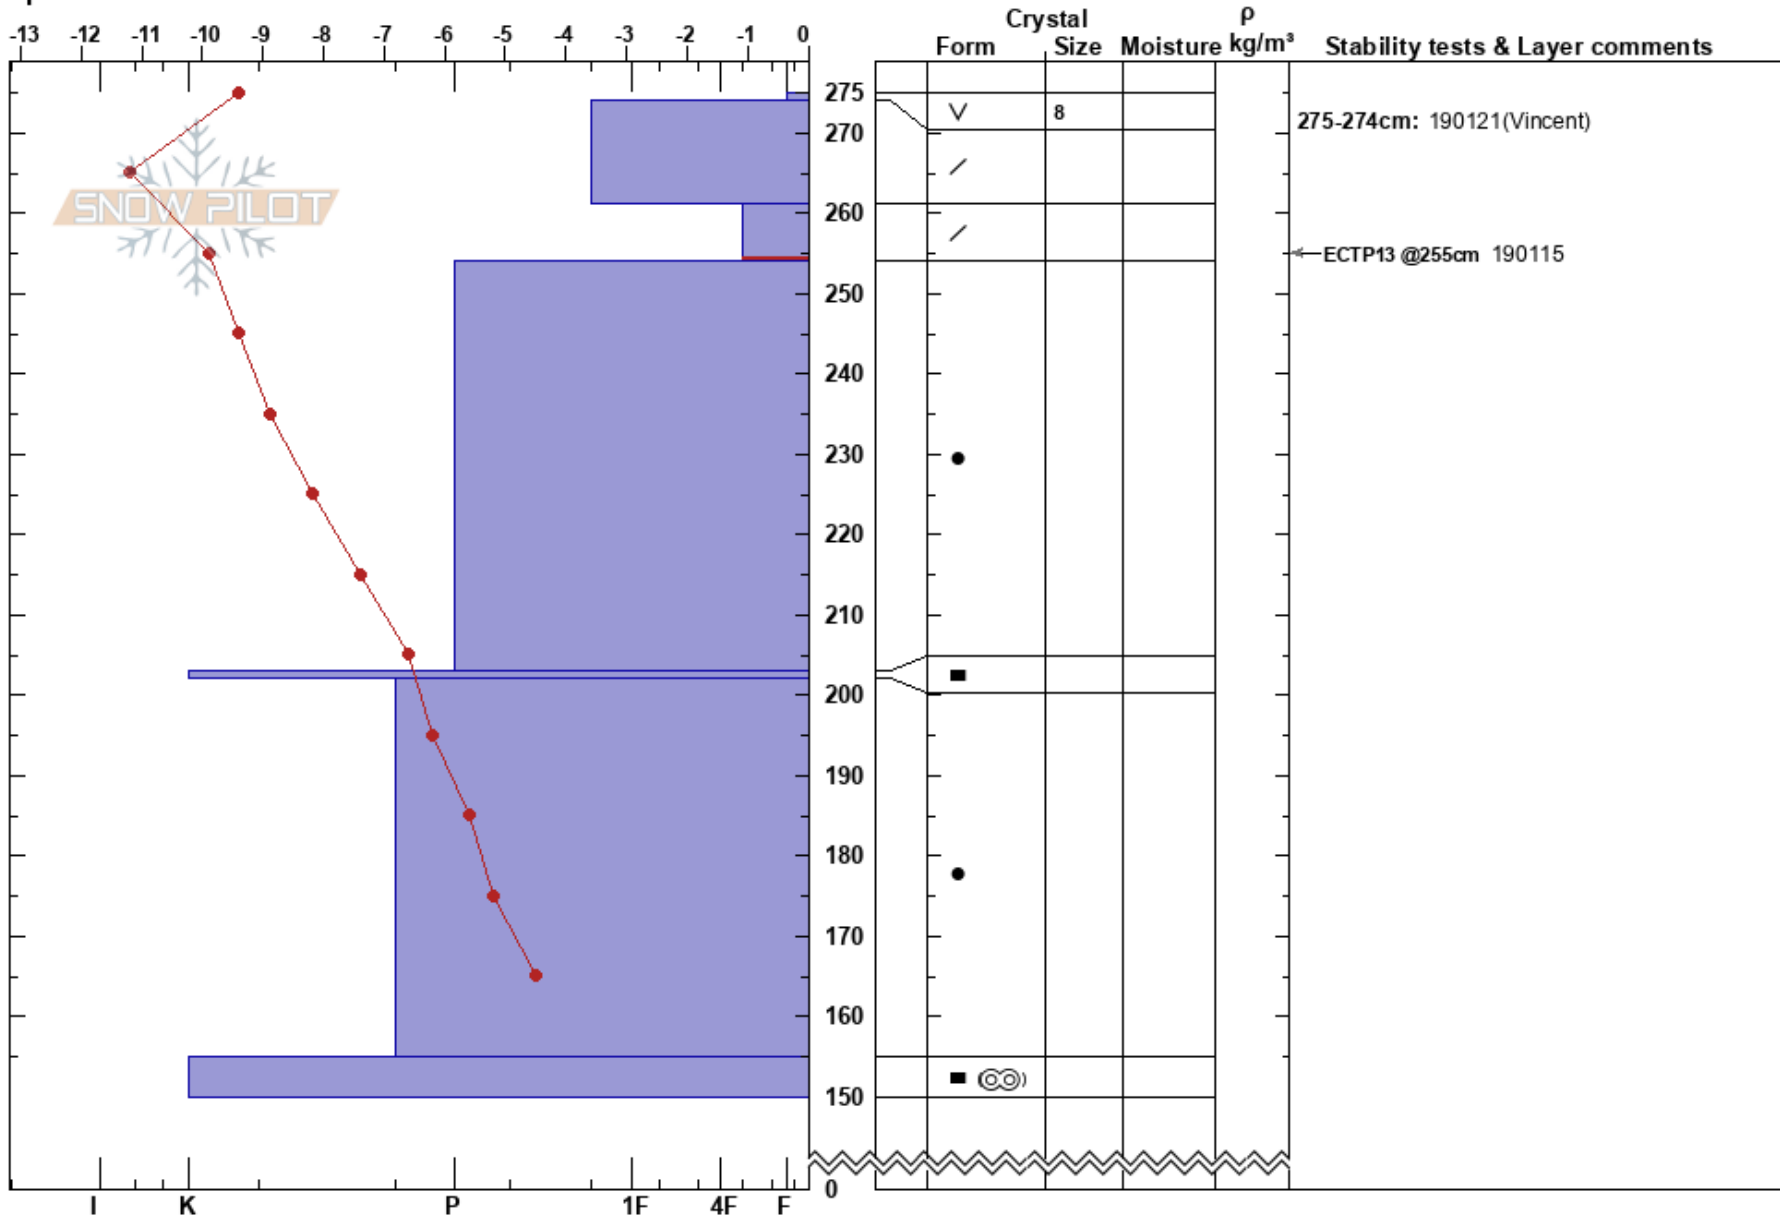

Lill Skarven Alp
 Funäsfjällen
 Sweden
 Elevation: 1120 m
 Aspect: SE
 Specifics:

John Wilcoxon
 22/01/2019 - 10:30
 Co-ord: 62.57247N, 12.36701E
 Slope Angle: 26°
 Wind Loading: previous

Stability: **HS:275**
 Air Temperature: -8.7°C PF: 20
 Sky Cover: CLR
 Precipitation: NO
 Wind: S Calm

Layer Notes:
 275-274cm: 190121(Vincent)
 261-254cm: Problematic layer

Notes: