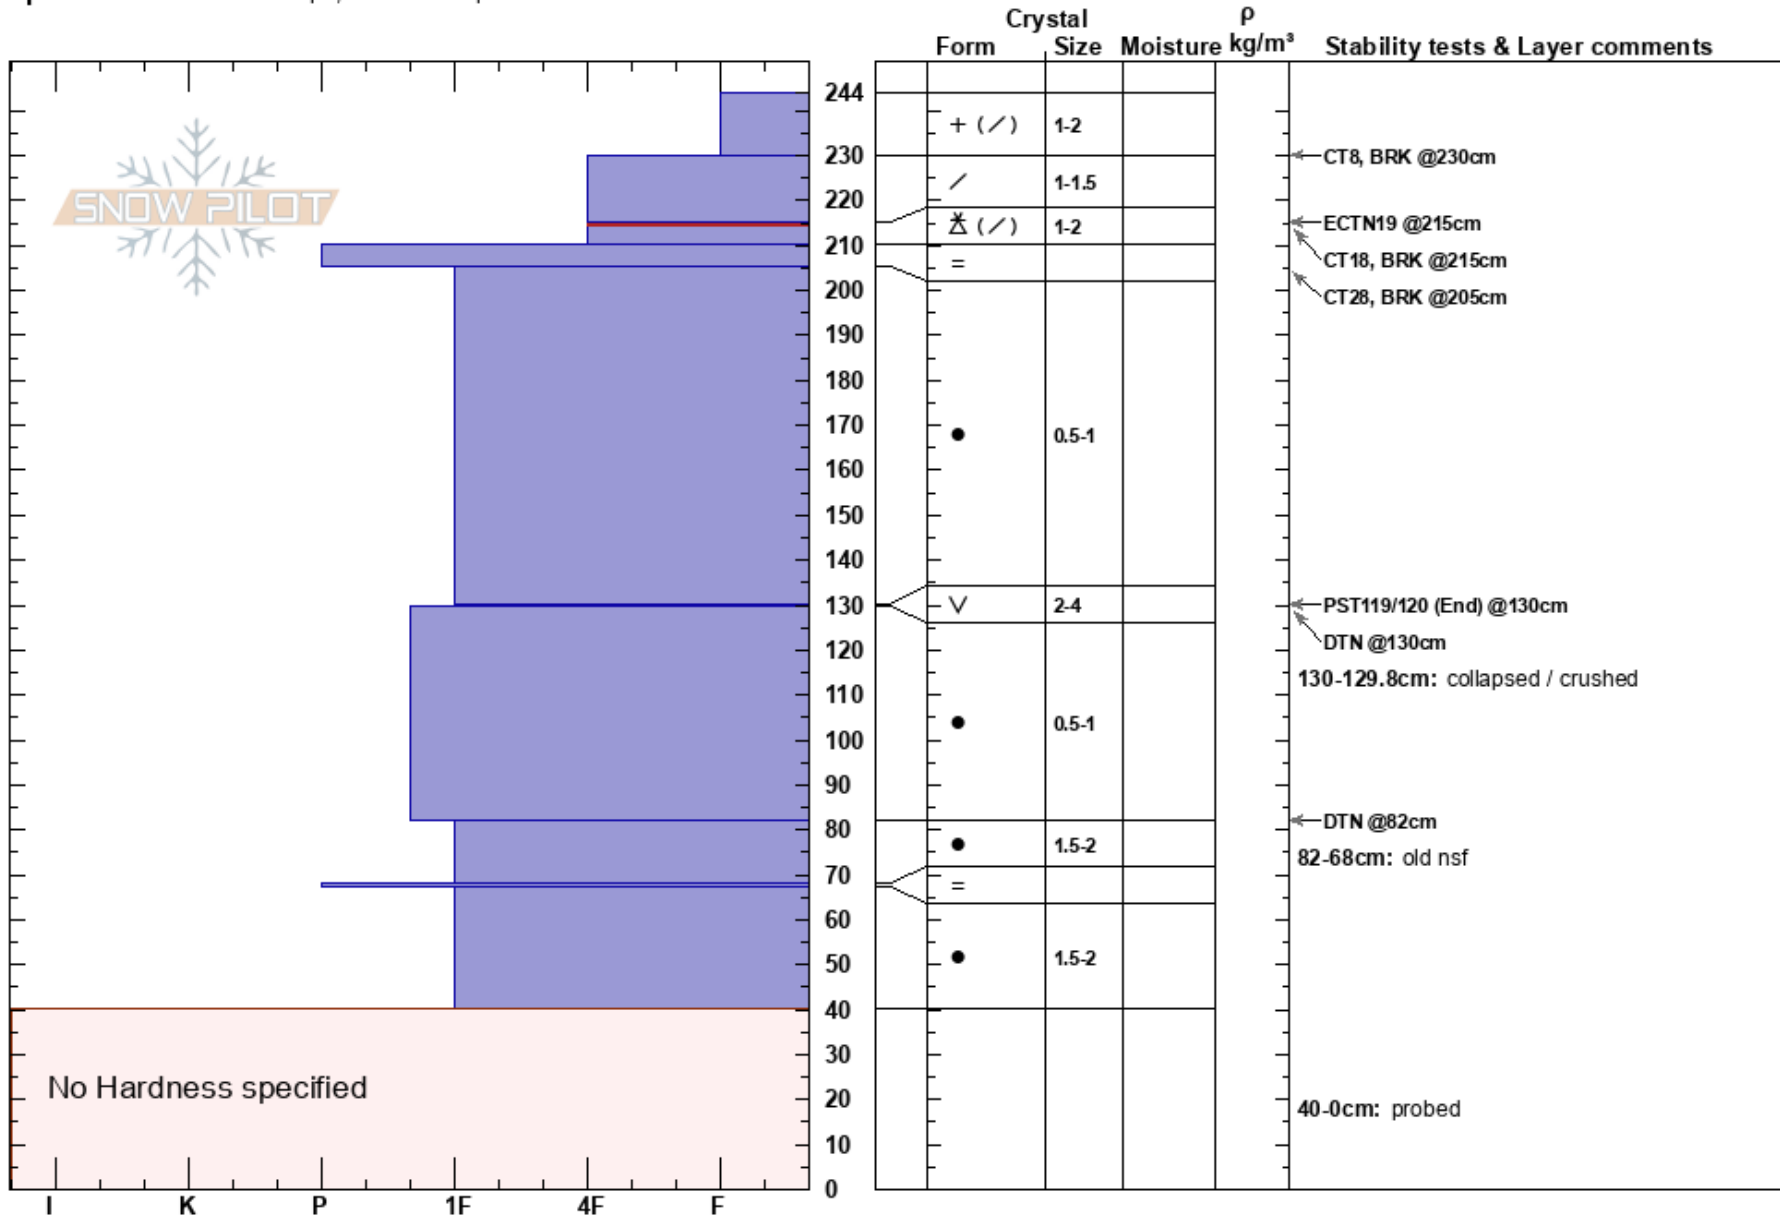

Hidden Peak
 Central Sierra
 CA
 Elevation: 8520 ft
 Aspect: 22°

Andy Anderson
 01/21/2019 - 10:45am
 Co-ord: 38.97977N, -120.12249W
 Slope Angle: 19°
 Wind Loading:

Stability: Good
 Air Temperature: -4°C
 Sky Cover: BKN
 Precipitation: NO
 Wind: Calm

HS:244
 Layer Notes:
 215-210cm: Problematic layer
 130-129.8cm: collapsed / crushed
 82-68cm: old nsf
 40-0cm: probed

Specifics: Ski tracks on slope; We skied slope

No Hardness specified

Notes: