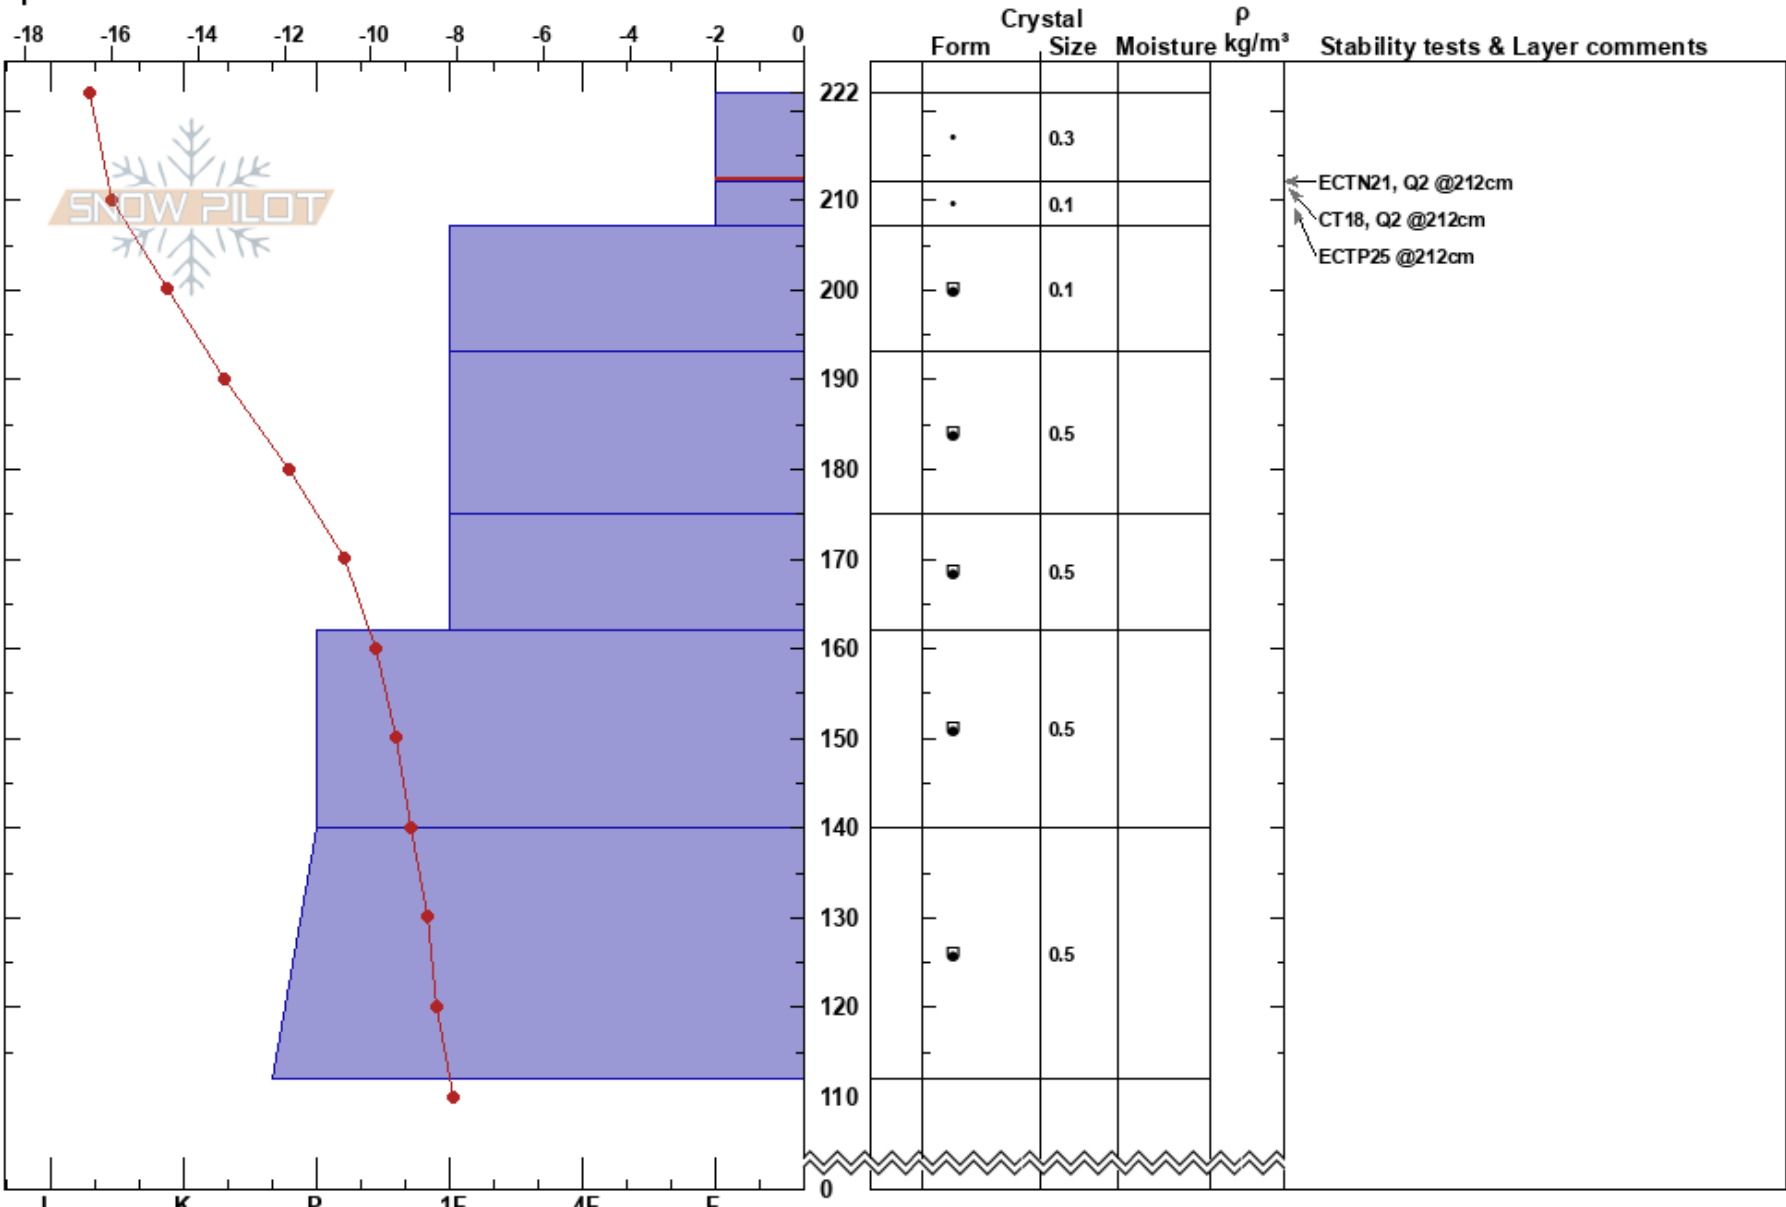

Vei platåfjellet
 Nordenskiöld Land
 Norway
 Elevation: 380 m
 Aspect: SW
 Specifics:

Vegard Kemnitz
 18/01/2017 - 19:05
 Co-ord: 78.23793N, 15.39186E
 Slope Angle: 25°
 Wind Loading: previous

Stability: **HS:222** **Layer Notes:**
 Air Temperature: **PF: 10** 222-212cm: Problematic layer
 Sky Cover: BKN
 Precipitation: S1
 Wind: NW Light Breeze

Notes: Sammen med Lasse Vanebo.

ETCP 212 som propagerte hadde score mellom 22-28.