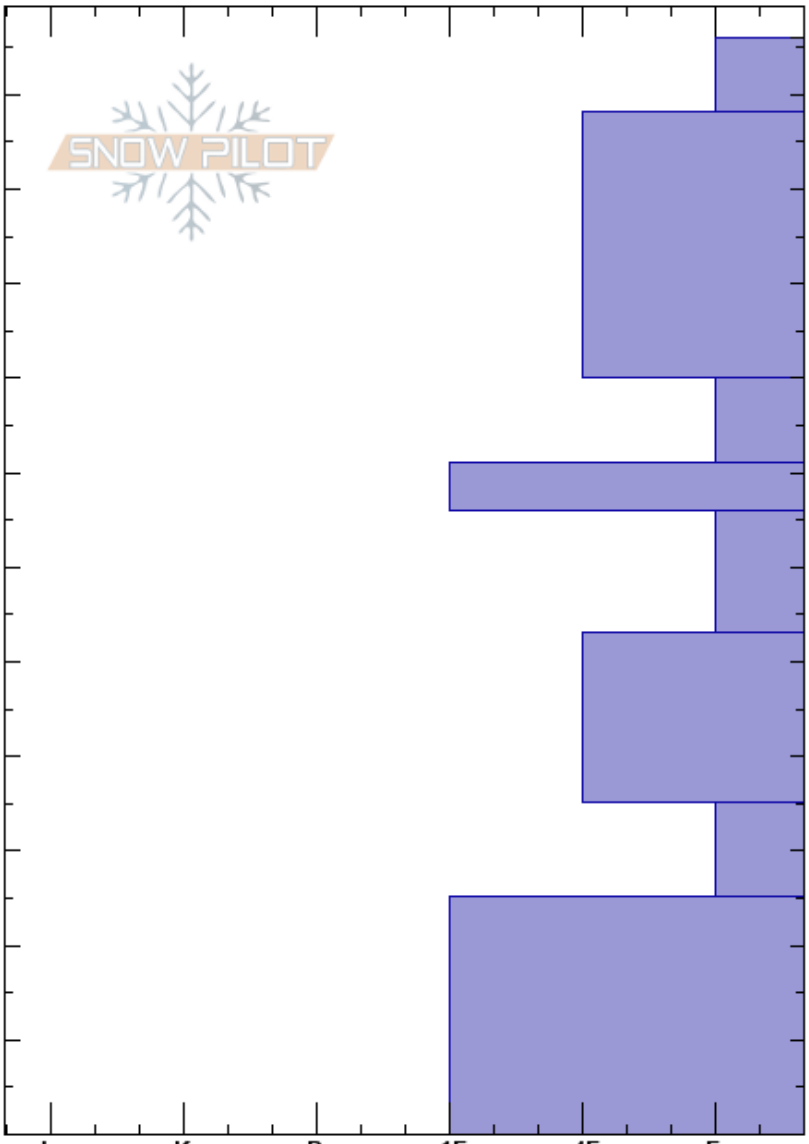

Green Blogger Trees 2
 Gallatin Range-N
 MT
 Elevation: 8950 ft
 Aspect: 44°
 Specifics:

A Whitmore
 01/18/2017 - 11:30am
 Co-ord: 45.39762N, -111.01700W
 Slope Angle: 28°
 Wind Loading:

Stability: Good
 Air Temperature: 1°C
 Sky Cover: SCT
 Precipitation: NO
 Wind: SW Light Breeze

HS: 116
 PF: 50 66-53cm: Problematic layer

Layer Notes:

Height (cm)	Crystal		ρ kg/m ³	Stability tests & Layer comments
	Form	Size		
116	/			
110	/			
100	/			
90	/			
80				
77	□	0.5		← ECTN14 @77cm
70	□	0.3		← STM @66cm
66	□	1		← ECTN23 @66cm
60				
50				
40	^	1.5		
30	^	2		
20				
10	^ (■)	2.5		
0				