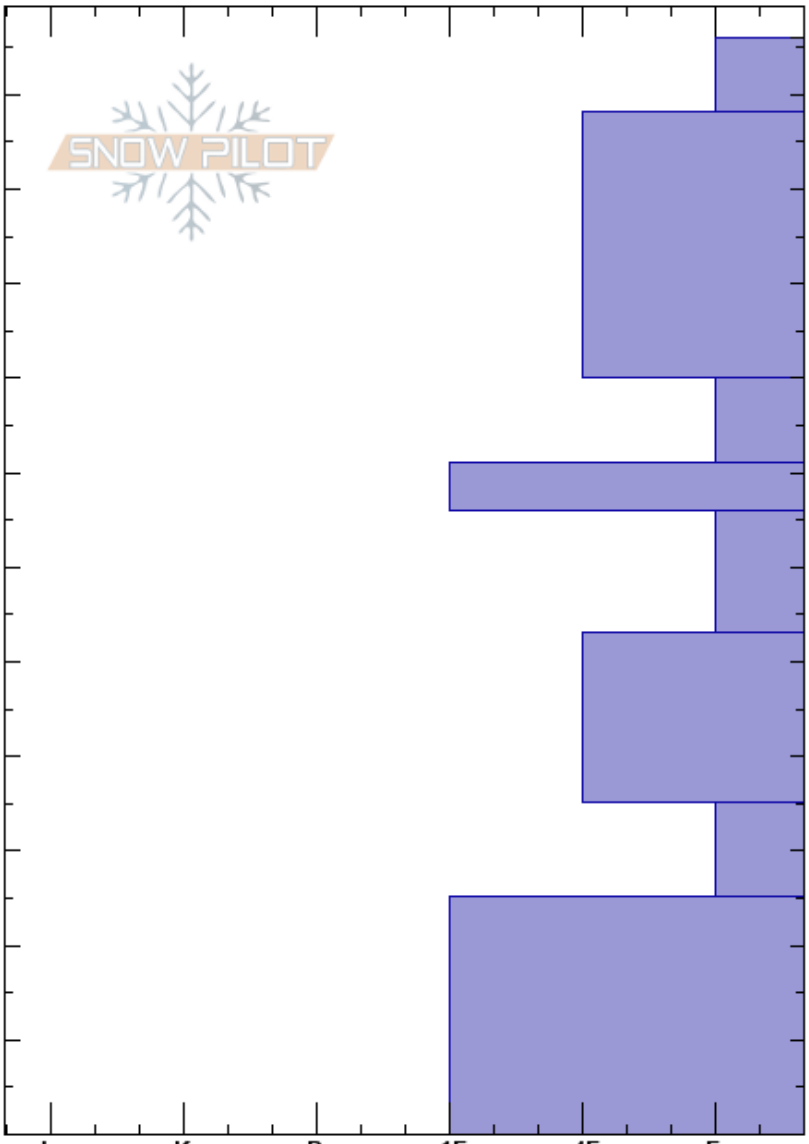

Green Blogger Trees 2  
 Gallatin Range-N  
 MT  
 Elevation: 8950 ft  
 Aspect: 44°  
 Specifics:

A Whitmore  
 01/18/2017 - 11:30am  
 Co-ord: 45.39762N, -111.01700W  
 Slope Angle: 28°  
 Wind Loading:

Stability: Good  
 Air Temperature: 1°C  
 Sky Cover: SCT  
 Precipitation: NO  
 Wind: SW Light Breeze

HS: 116  
 PF: 50 66-53cm: Problematic layer

Layer Notes:

Height (cm)	Crystal		$\rho$ kg/m <sup>3</sup>	Stability tests & Layer comments
	Form	Size		
116	/			
110	/			
100	/			
90	/			
80	□	0.5		← ECTN14 @77cm
70	□	0.3		← STM @66cm ← ECTN23 @66cm
60	□	1		
50	^	1.5		
40	^	2		
30	^ (■)	2.5		
20				
10				
0				