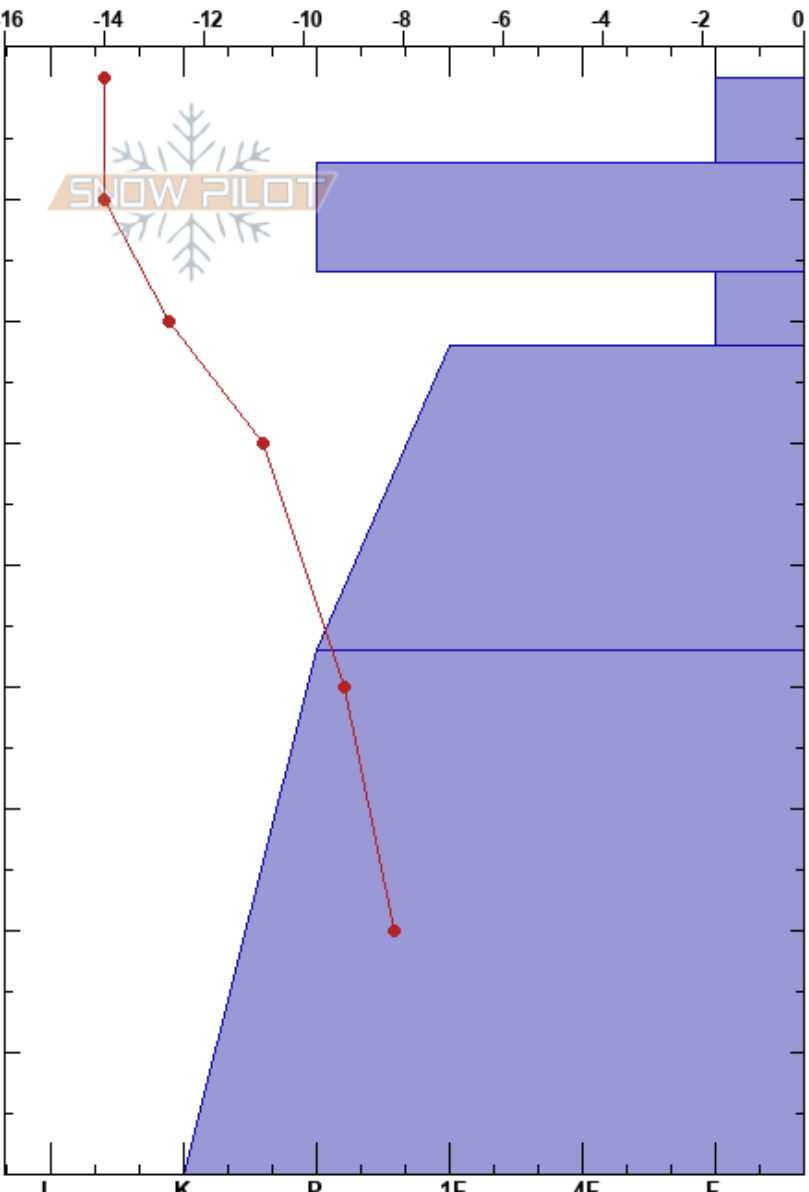

Vuokenasse
Hemavan
Sweden
Elevation: 885 m
Aspect: 125°
Specifics:

Mojo Andersson
20/01/2019 - 11:30
Co-ord: 65.87251N, 15.37675E
Slope Angle: 26°
Wind Loading:

Stability:
Air Temperature: -11.3°C
Sky Cover: SCT
Precipitation: NO
Wind: SE Light Breeze

PF: 5
7-16cm: Problematic layer

Form	Crystal		Moisture	ρ kg/m ³	Stability tests & Layer comments
	Size				
/ (+)	0.5-1	D			
					←ECTP9 @16cm Drevsnöflak

Notes: