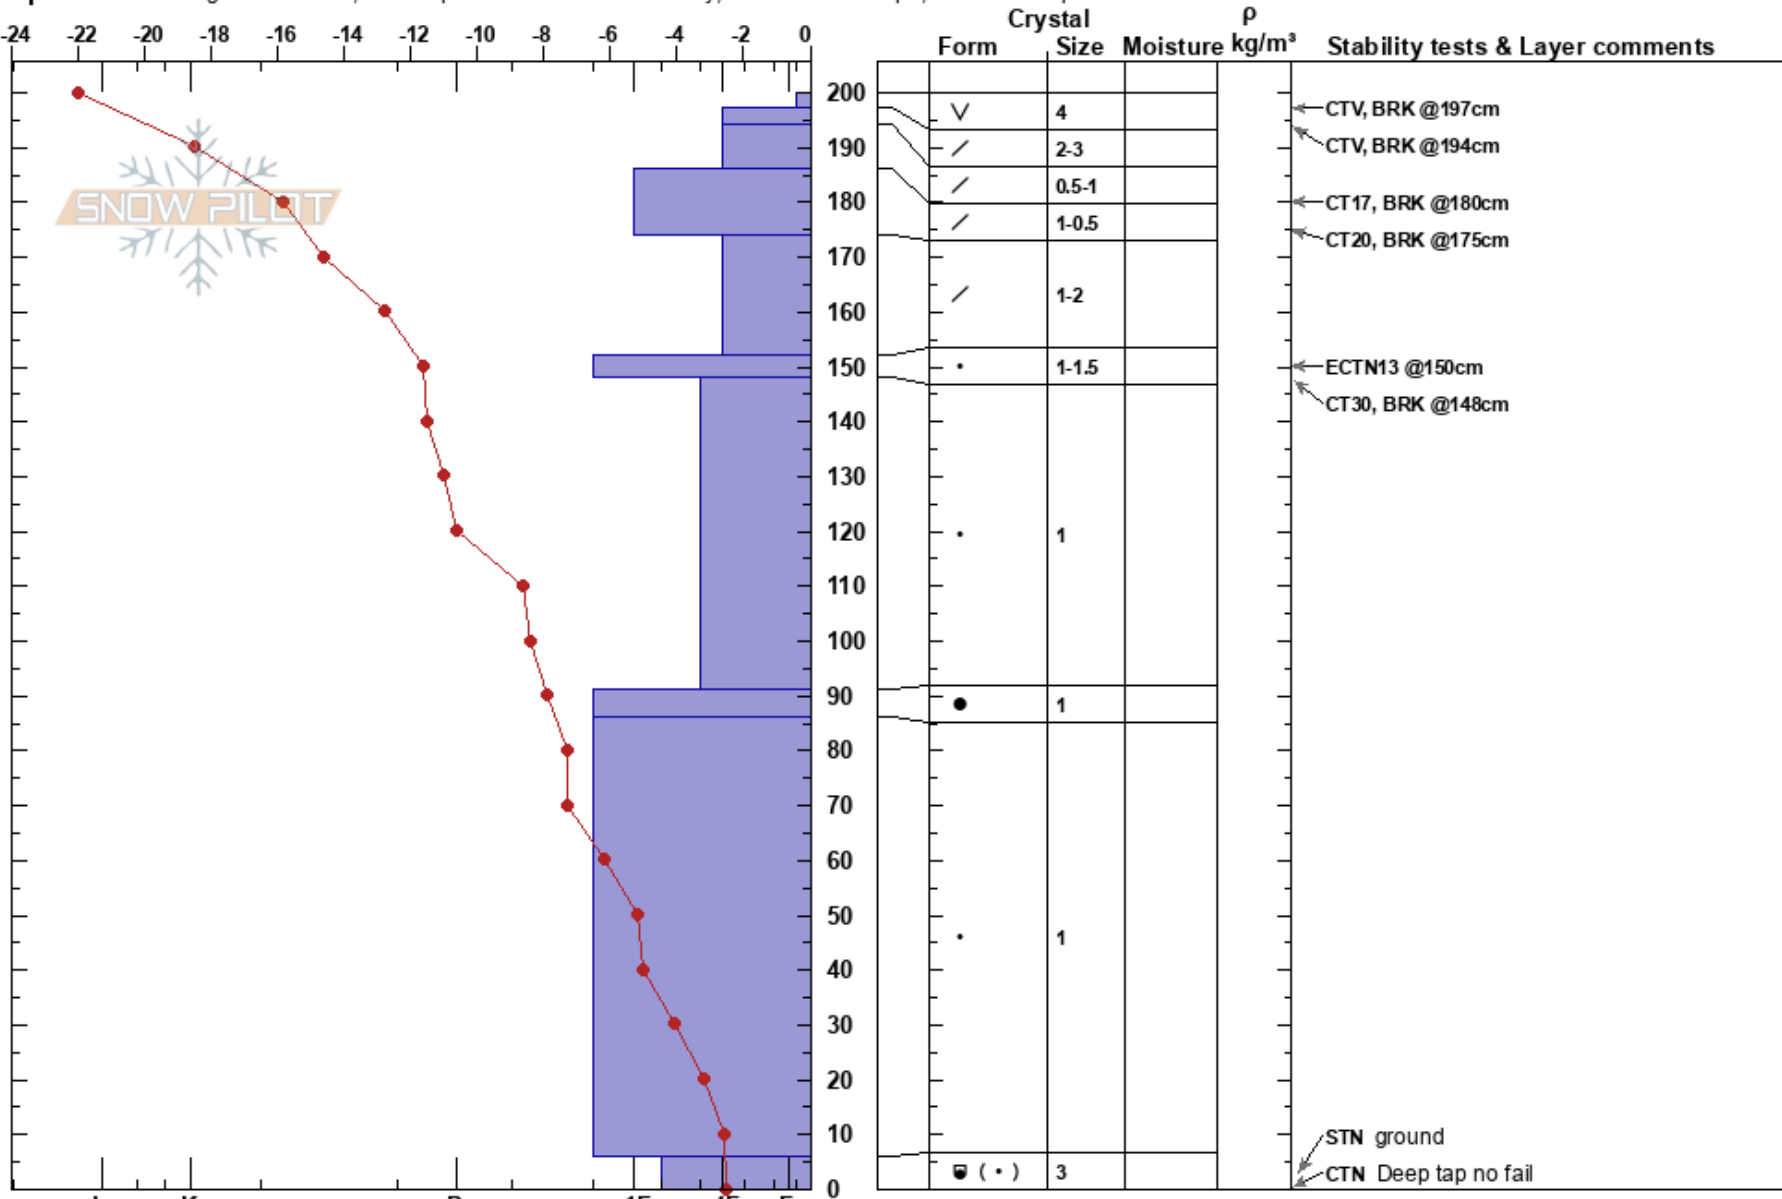

Freemont 2 1-17-17

Jack Rueppel

Stability:

HS:200

Layer Notes:

Gore Range

01/18/2017 - 3:00pm

Air Temperature: -5°C

PF: 12

200-197cm: Problematic layer

CO

Co-ord: 39.45847N, -106.16578W

Sky Cover: CLR

Elevation: 12000 ft

Slope Angle: 28°

Precipitation: NO

Aspect: 32°

Wind Loading: no

Wind: W Calm

Specifics: Pit dug in a Ski Area; Pit is representative of backcountry; Ski tracks on slope; We skied slope

Notes: