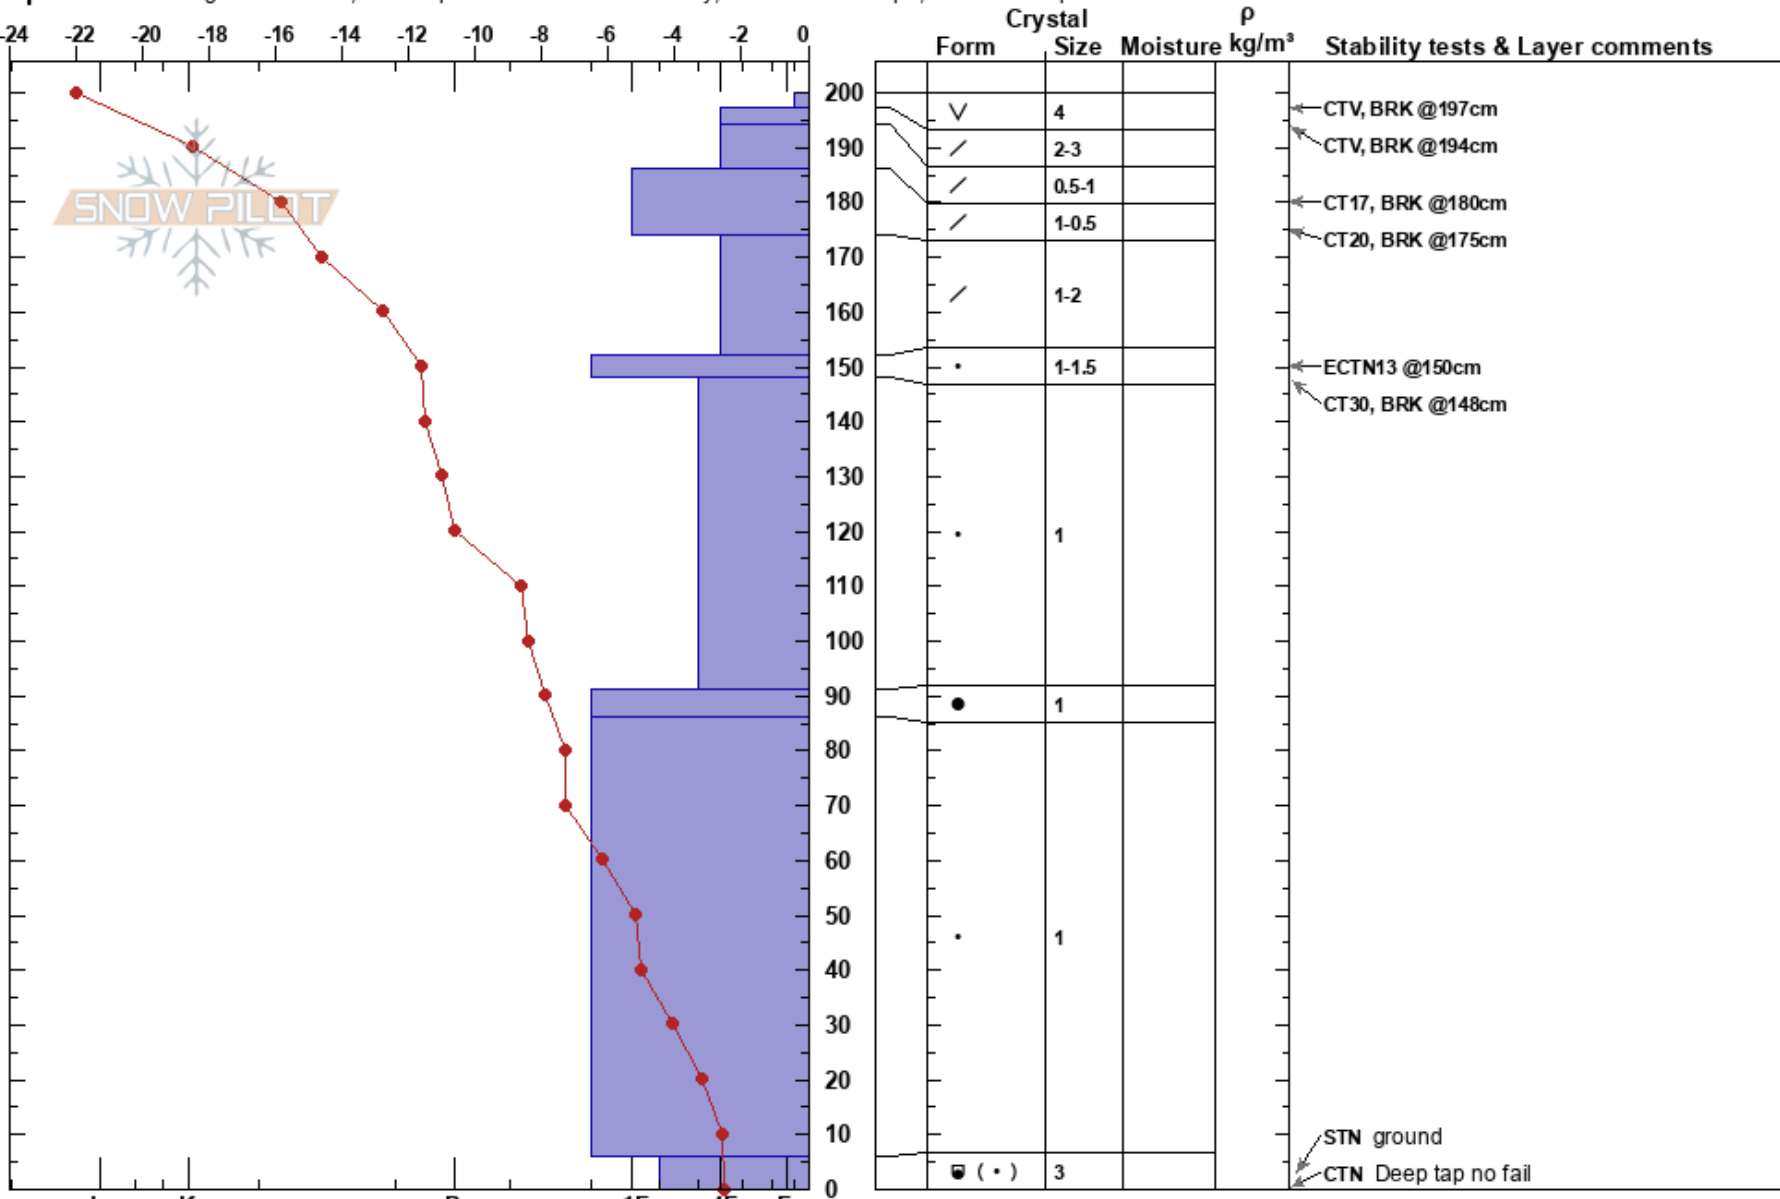

Freemont 2 1-17-17

Jack Rueppel

Stability:

HS:200

Layer Notes:

Gore Range

01/18/2017 - 3:00pm

Air Temperature: -5°C

PF: 12

200-197cm: Problematic layer

CO

Co-ord: 39.45847N, -106.16578W

Sky Cover: CLR

Elevation: 12000 ft

Slope Angle: 28°

Precipitation: NO

Aspect: 32°

Wind Loading: no

Wind: W Calm

Specifics: Pit dug in a Ski Area; Pit is representative of backcountry; Ski tracks on slope; We skied slope

Notes: