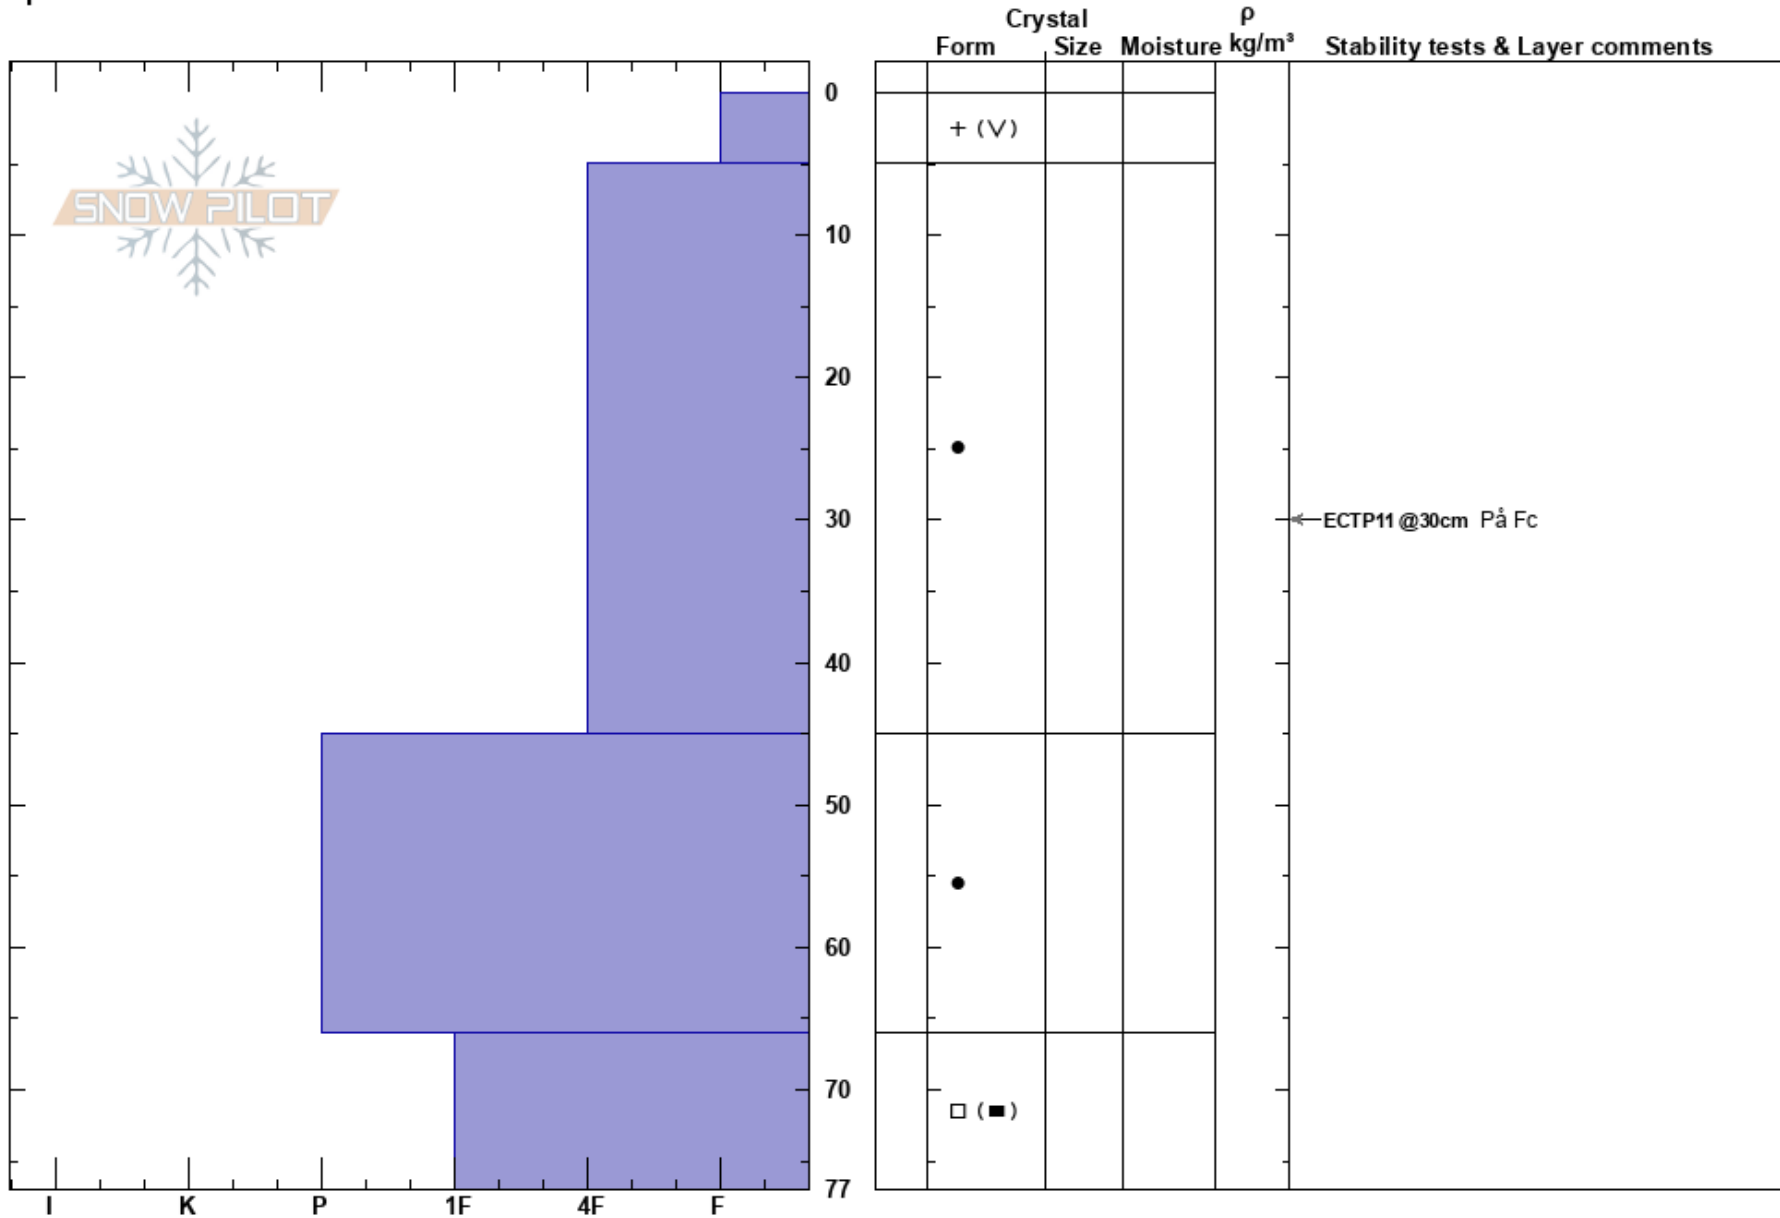

Valfjället
 Valfjället
 Sweden
Elevation: 886 m
Aspect: 123°
Specifics:

Sven Olofsson
 20/01/2019 - 11:45
Co-ord: 65.30649N, 15.35235E
Slope Angle: 28°
Wind Loading: previous

Stability:
Air Temperature: -6°C
Sky Cover: FEW
Precipitation: NO
Wind: W Light Breeze

HS: 79
PF: 28
Layer Notes:

Notes: