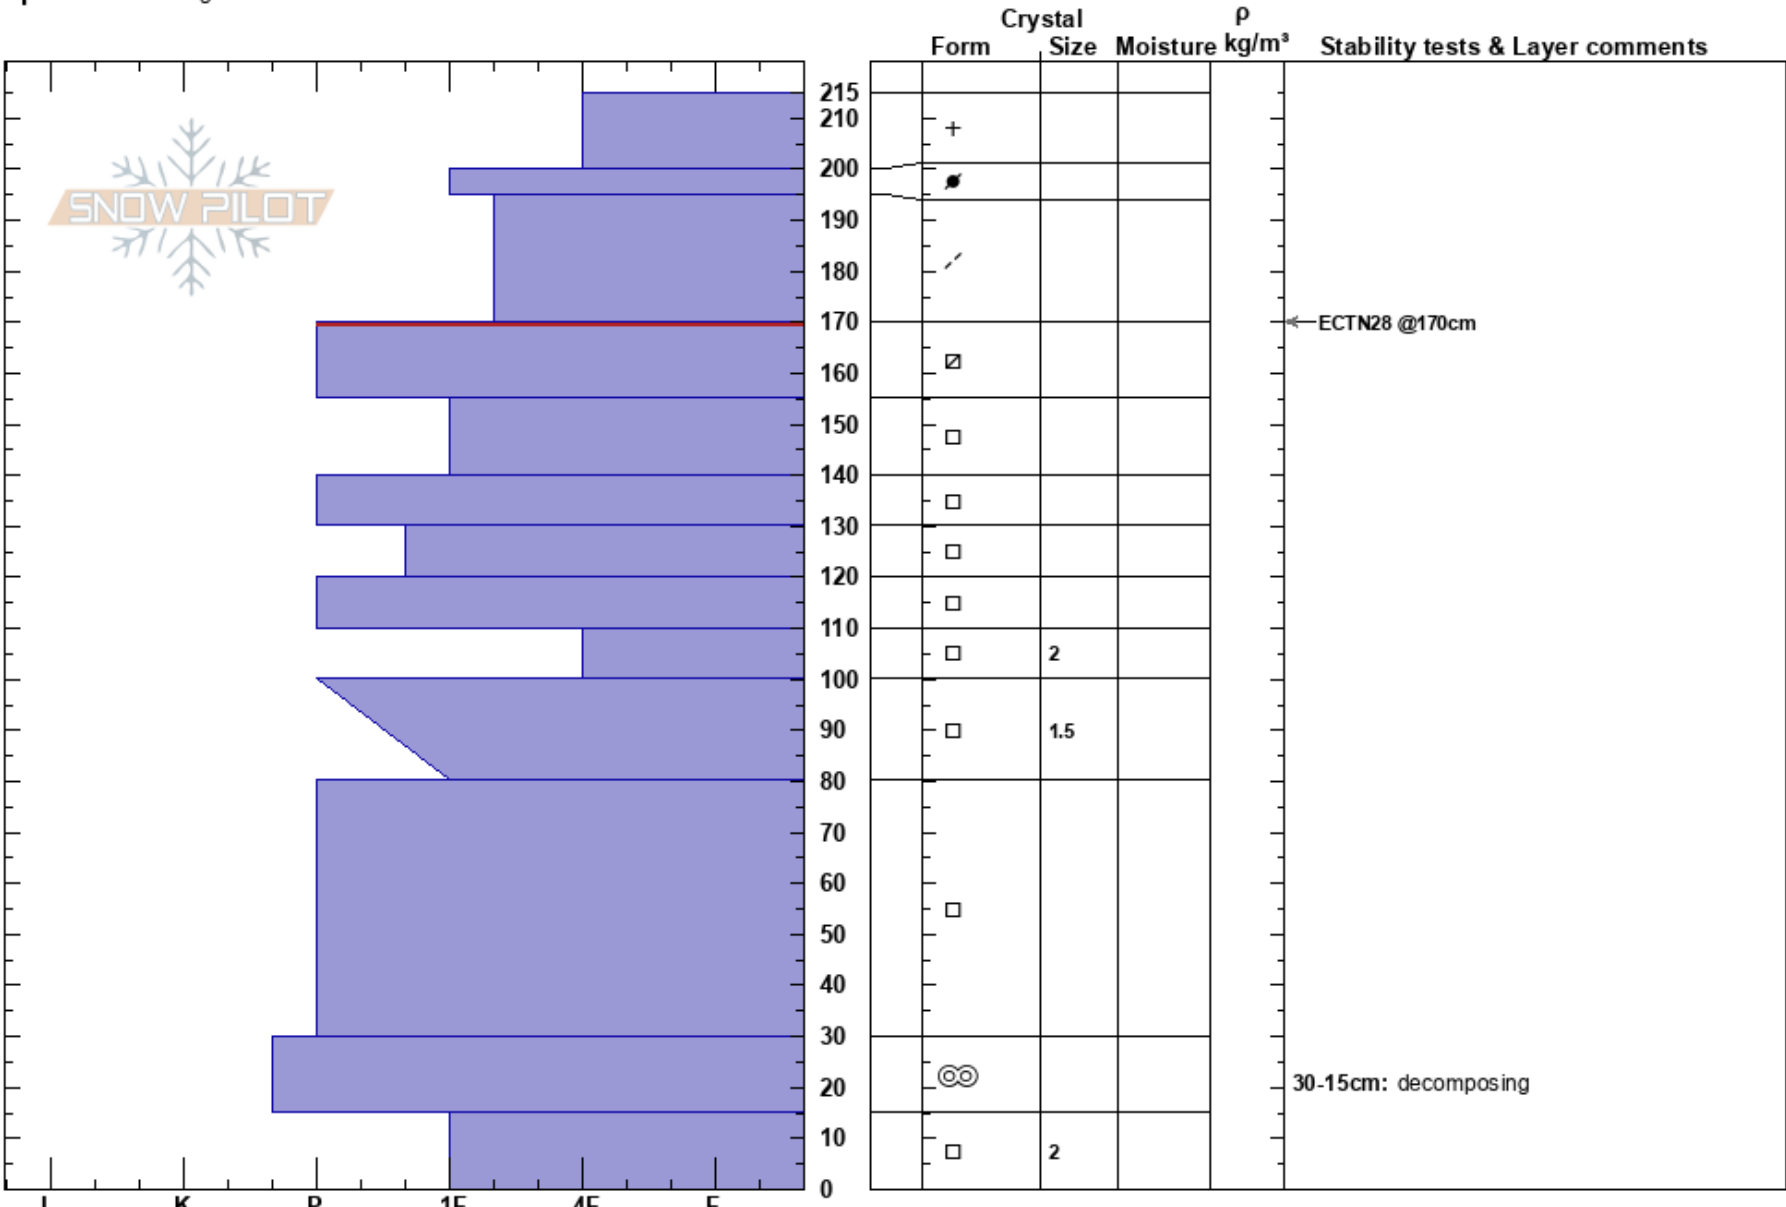

rock crk amphitheatre
 Madison Range-N
 MT
 Elevation: 9600 ft
 Aspect: NE
 Specifics: Pit dug in a Ski Area

taylor woodward
 01/19/2019 - 1:00pm
 Co-ord:
 Slope Angle: 40°
 Wind Loading: yes

Stability:
 Air Temperature: -3°C
 Sky Cover: OVC
 Precipitation: NO
 Wind: W Light Breeze

HS:215
 PF: 15
 170-155cm: Problematic layer
 30-15cm: decomposing

Notes: downsloping