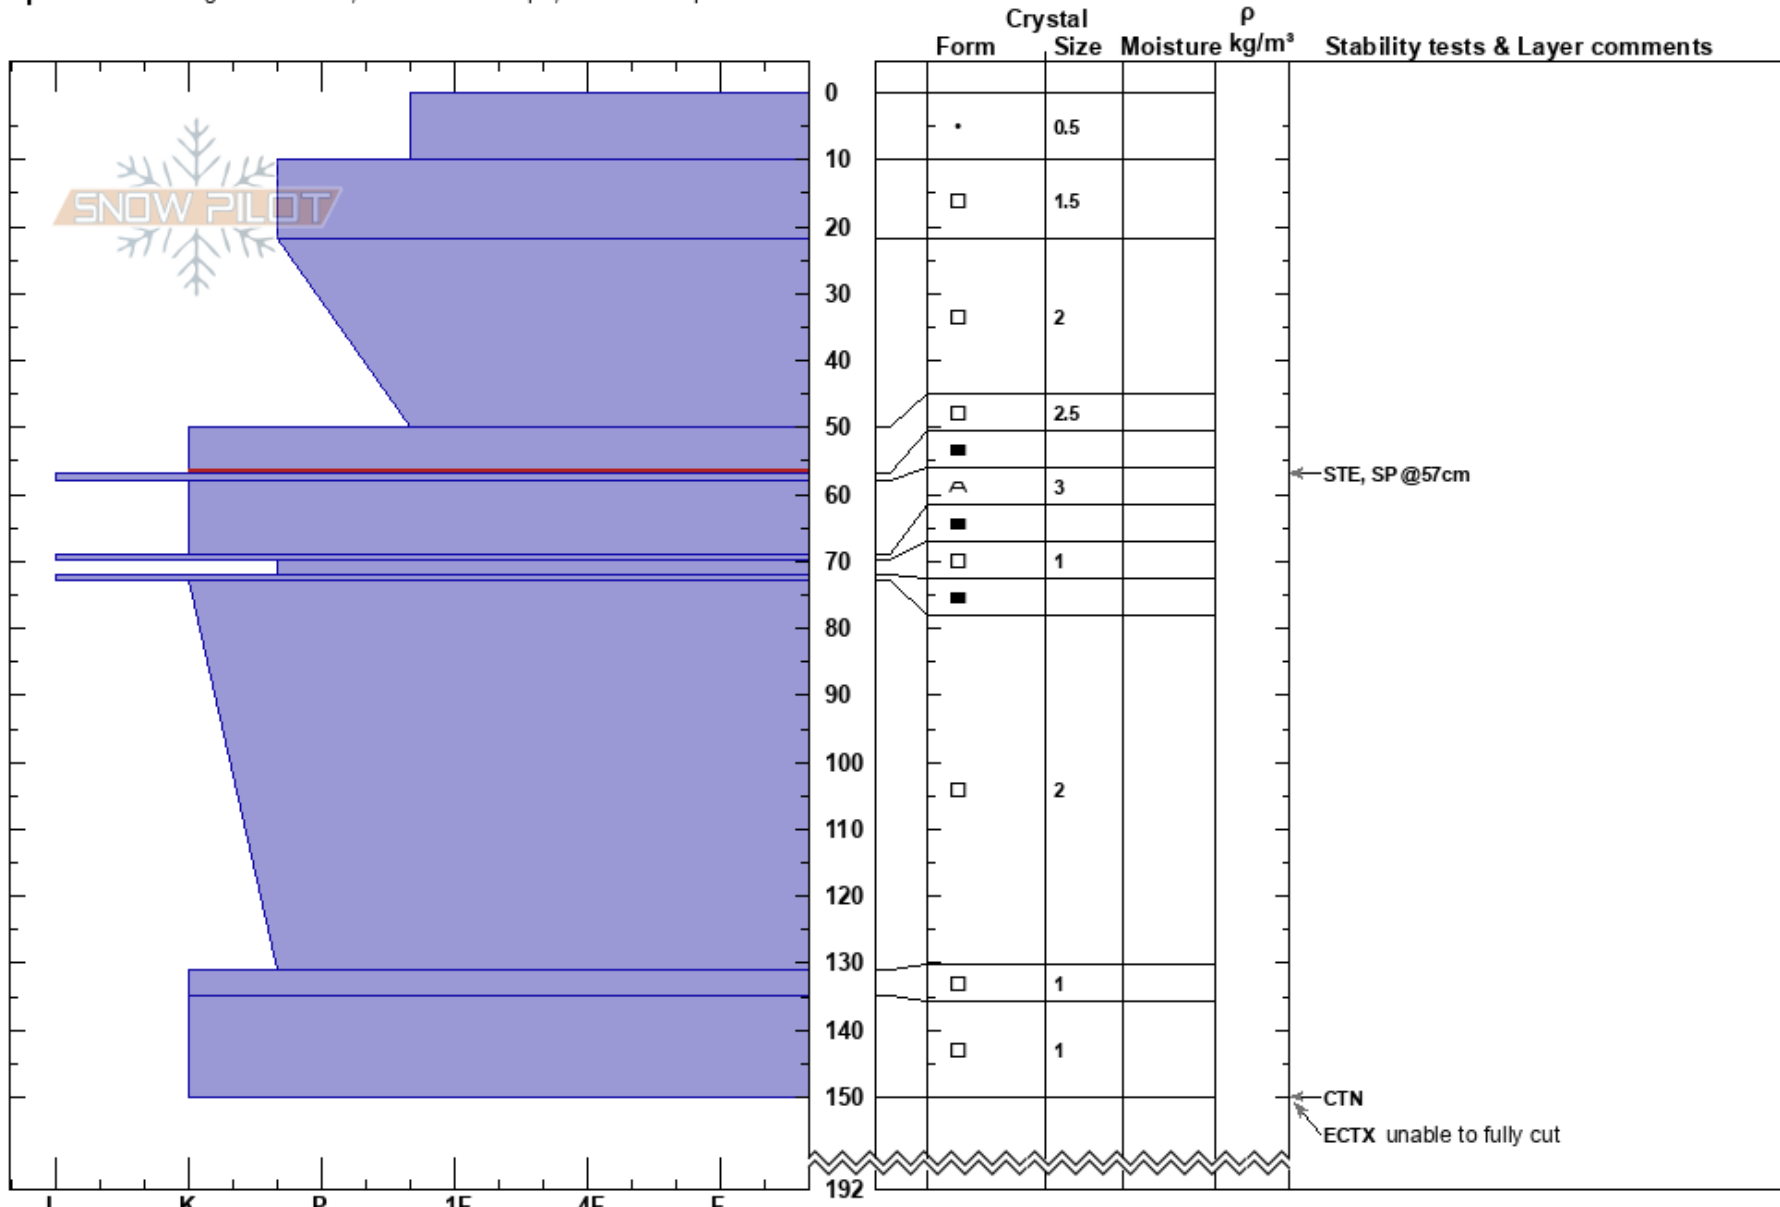

Orbit top finger
 Madison Range-N
 MT
Elevation: 10200 ft
Aspect: 340°
Specifics: Pit dug in a Ski Area; Ski tracks on slope; We skied slope

Jack Saunders
 01/18/2017 - 10:20am
Co-ord: 45.28279N, -111.44866W
Slope Angle: 44°
Slope Loading:

Stability:
Air Temperature:
Sky Cover: BKN
Precipitation: NO
Wind: Calm

HS: 192
PF: 5 50-57cm: Problematic layer

Notes: unable to get ECT because the snow was too firm to cut with a cord. easy propagations on shovel shears at 57.